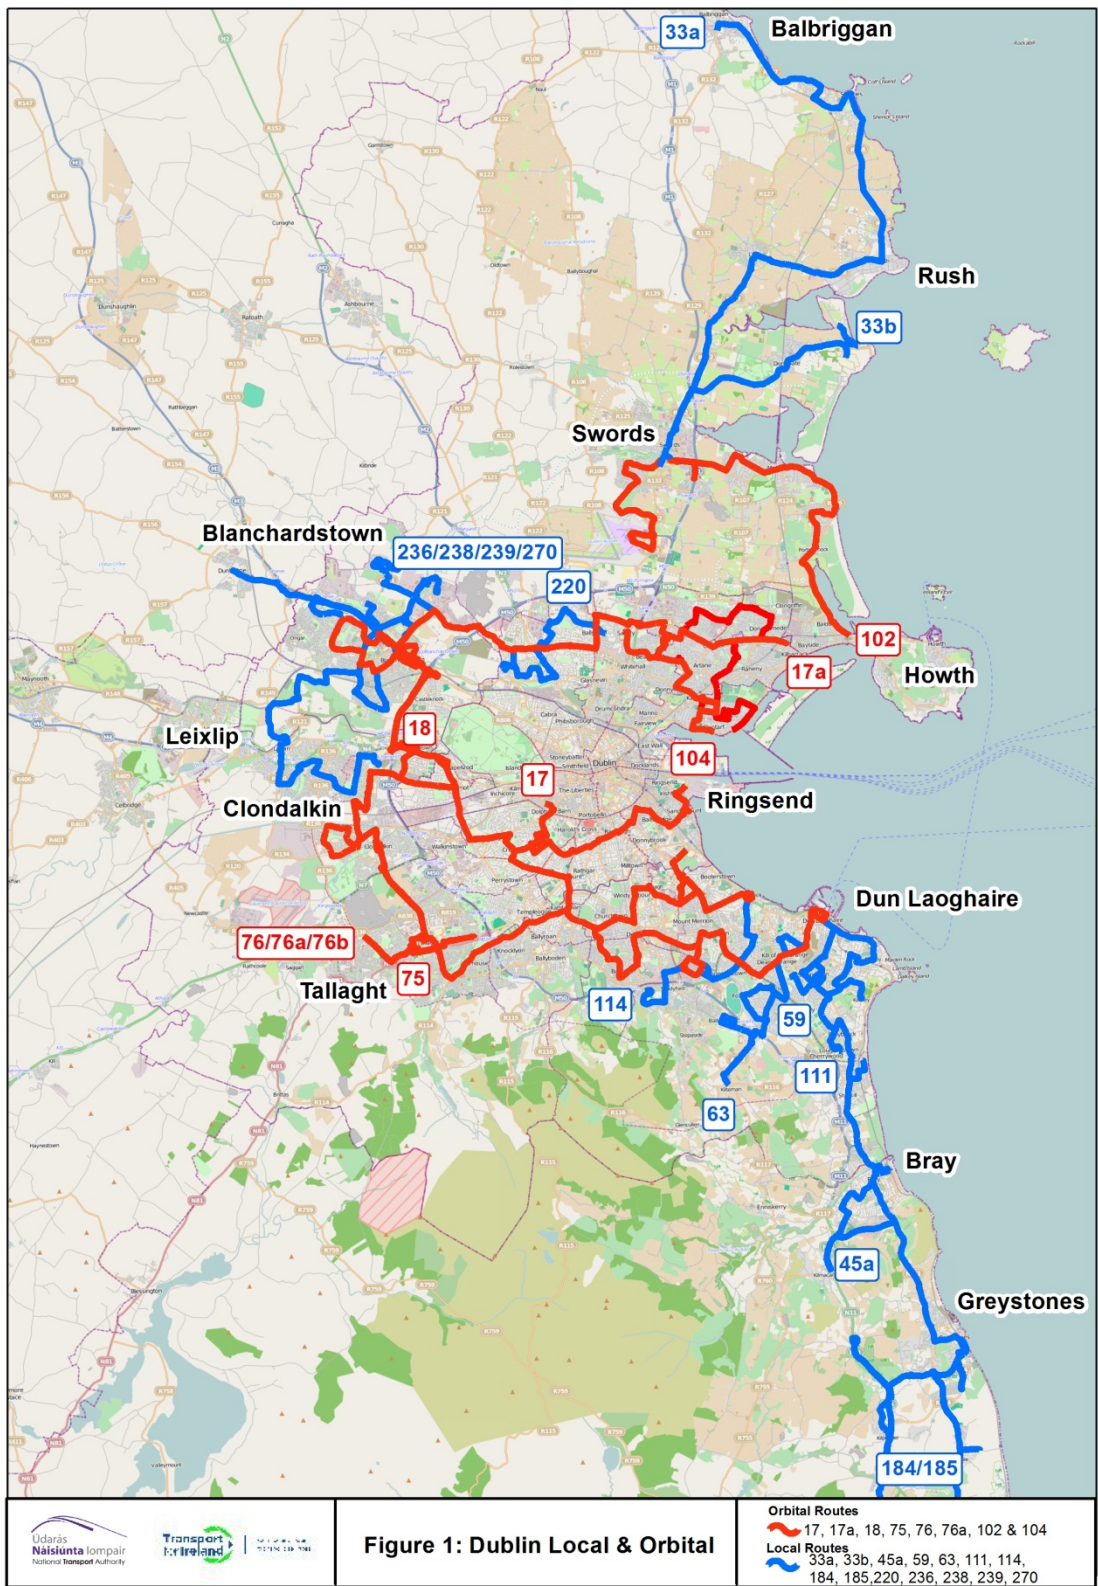

**Table A1:  
Services for 2014 Direct Award - Nitelink**

<b>Route</b>	<b>Description</b>
7n	From D'Olier St. Towards Shankill
15n	From D'Olier St. Towards Ellensborough
25n	From Westmoreland St. Towards Adamstown
29n	From D'Olier St. Towards Baldoyle Road
31n	From D'Olier St. to Howth
33n	From Westmoreland St. to Balbriggan
39n	From Westmoreland St. Towards Tyrrelstown
41n	From Westmoreland St. Towards Swords Manor
42n	From D'Olier St. Towards Portmarnock
46n	From D'Olier St. Towards Dundrum
49n	From D'Olier St. Towards Tallaght (Kilnamanagh)
66n	From Westmoreland St. Towards Leixlip (Louisa Bridge) via Glen Easton
67n	From Westmoreland St. Towards Celbridge / Maynooth
69n	From Westmoreland St. Towards Saggart
70n	From Westmoreland St. Towards Dunboyne
77n	From D'Olier St. Towards Tallaght (Westbrook Estate)
84n	From D'Olier St. Towards Greystones
88n	From Westmoreland St. Towards Ashbourne

# Illustrative map of Services in Table A2

Figure 1: Dublin Local & Orbital