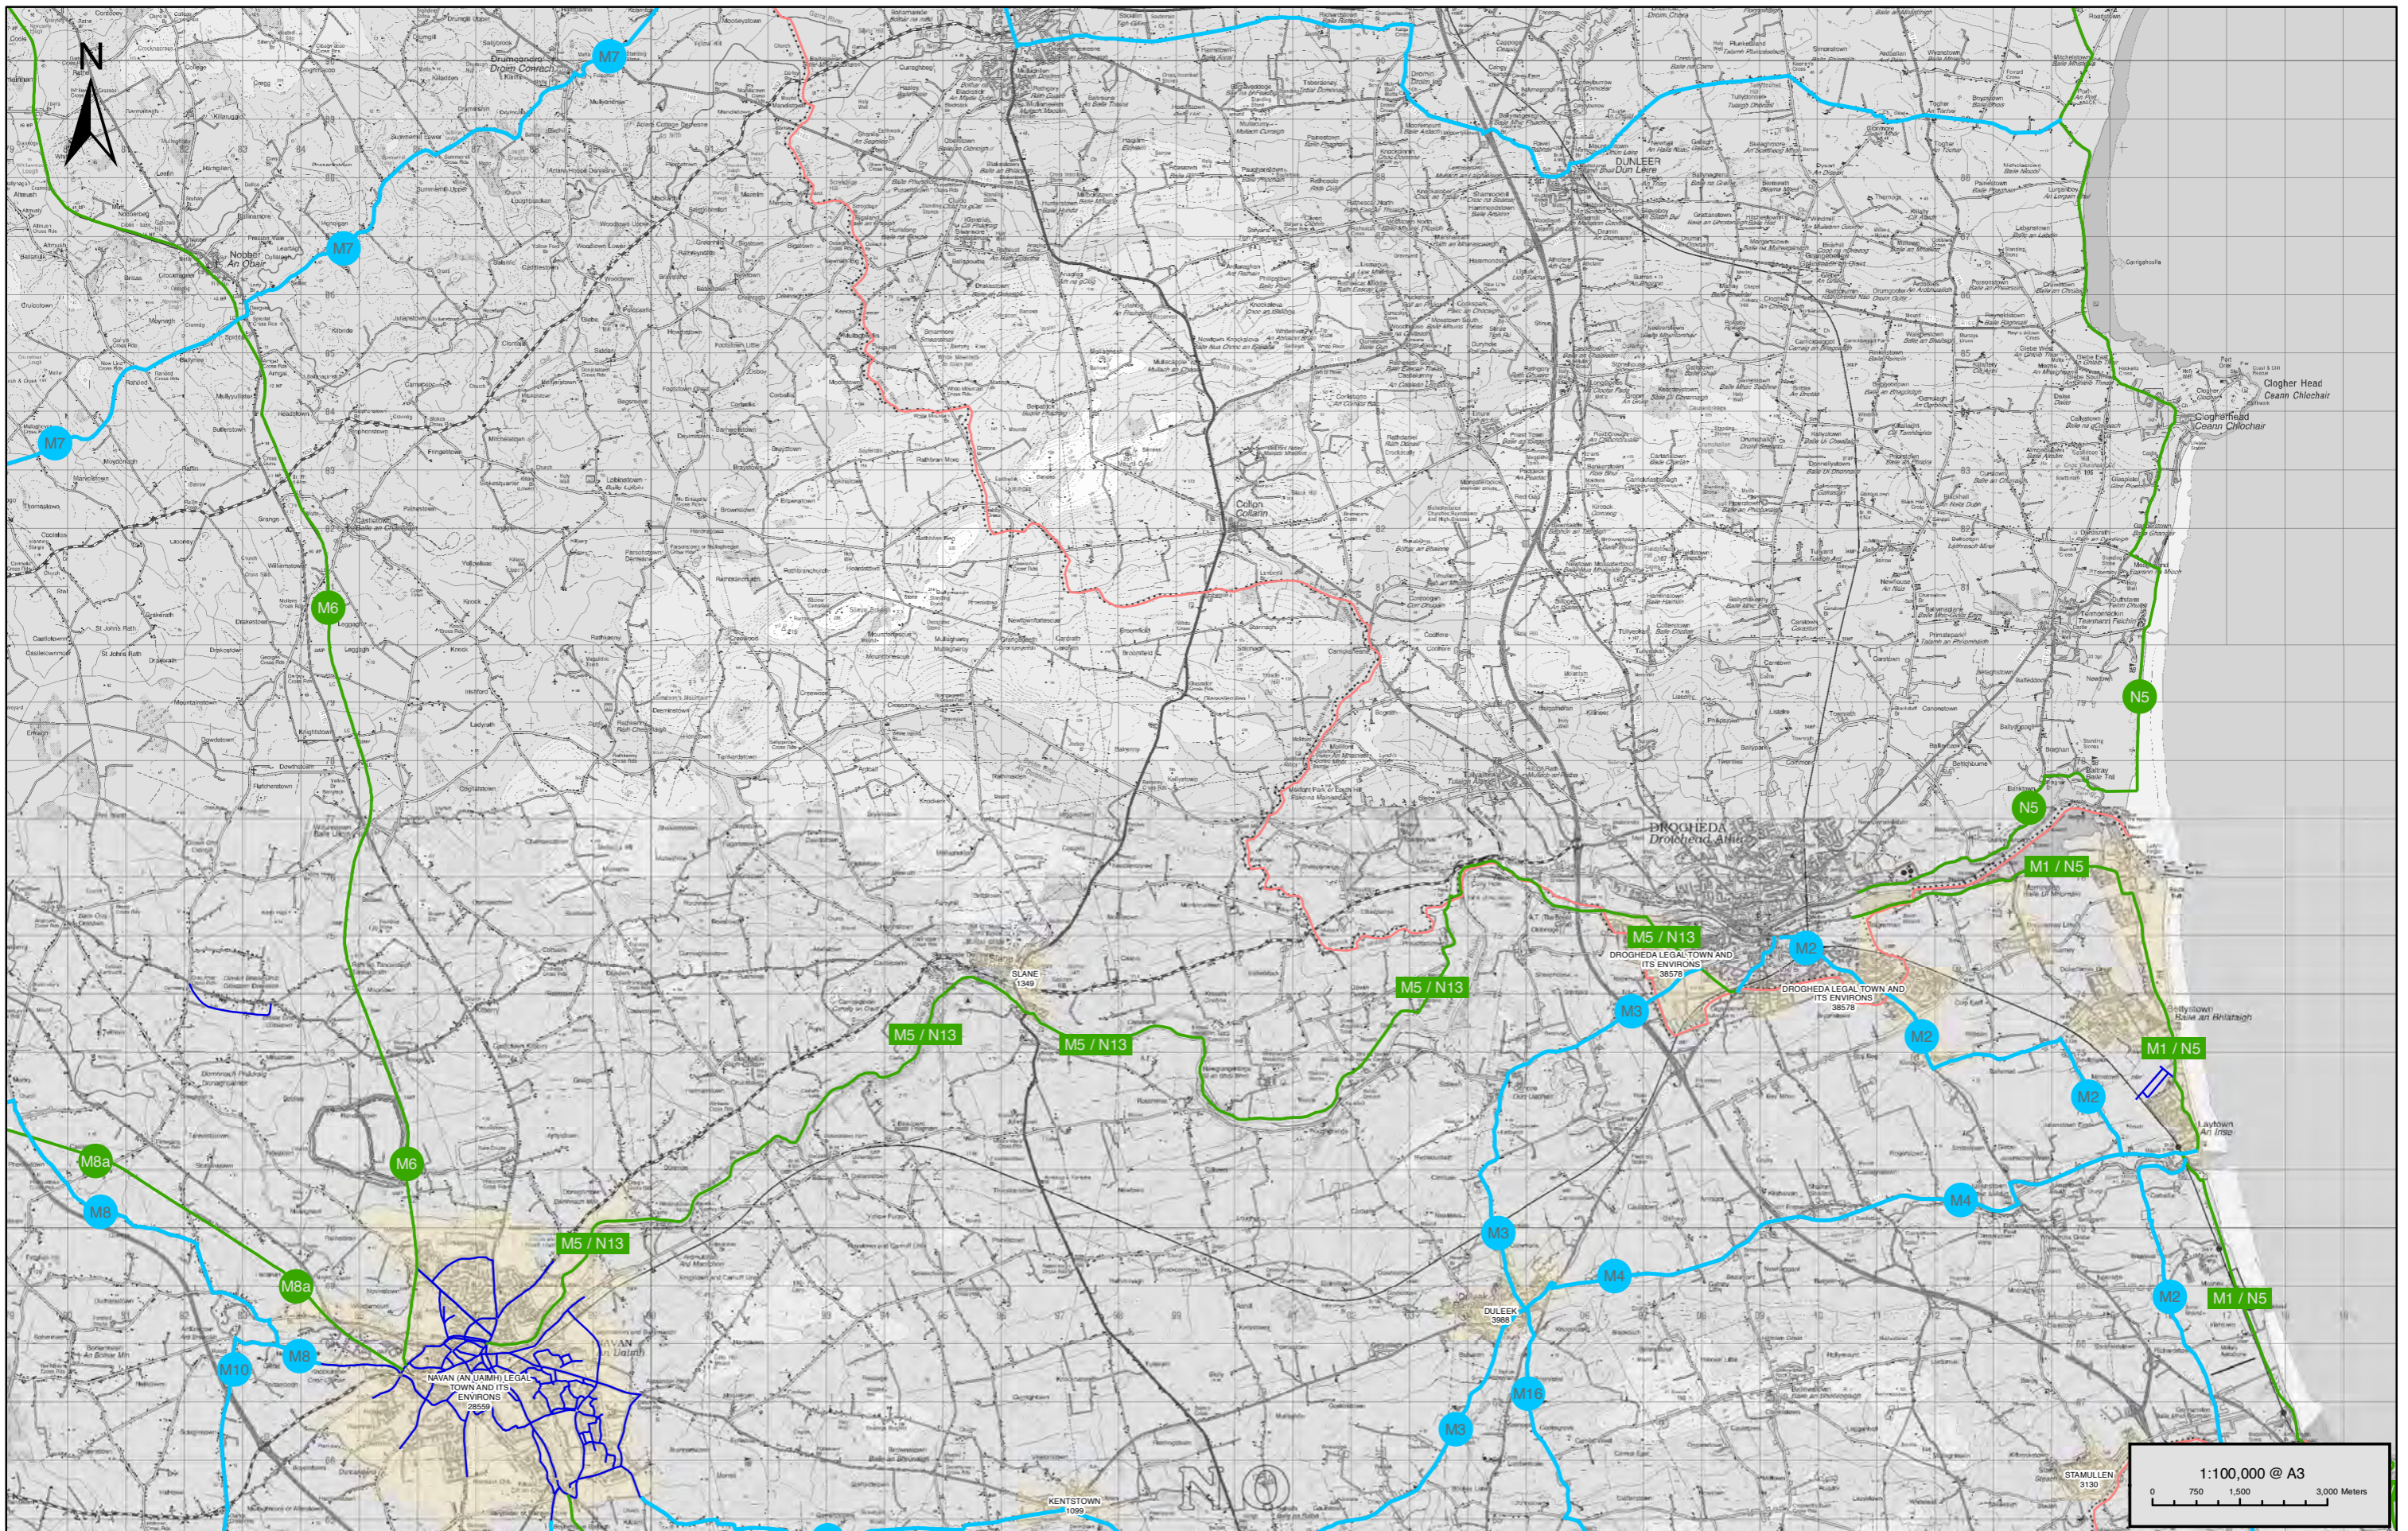

Project:
**CYCLE NETWORK PLAN FOR
THE GREATER DUBLIN AREA**

Title:
**INTER-URBAN CYCLE ROUTES
EAST MEATH
SHEET RN2**

Legend:
— Inter-Urban Routes
— Greenway
— Urban/Town Network
— County Council Boundaries

Udarás
Náisiúnta Iompair
National Transport Authority

AECOM
Roughan &
O'Donovan

Grand Canal House,
Upper Grand Canal Street,
Dublin 4
Tel: +353 (0)1 238 3100
Fax: +353 (0)1 238 3199
www.aecom.com