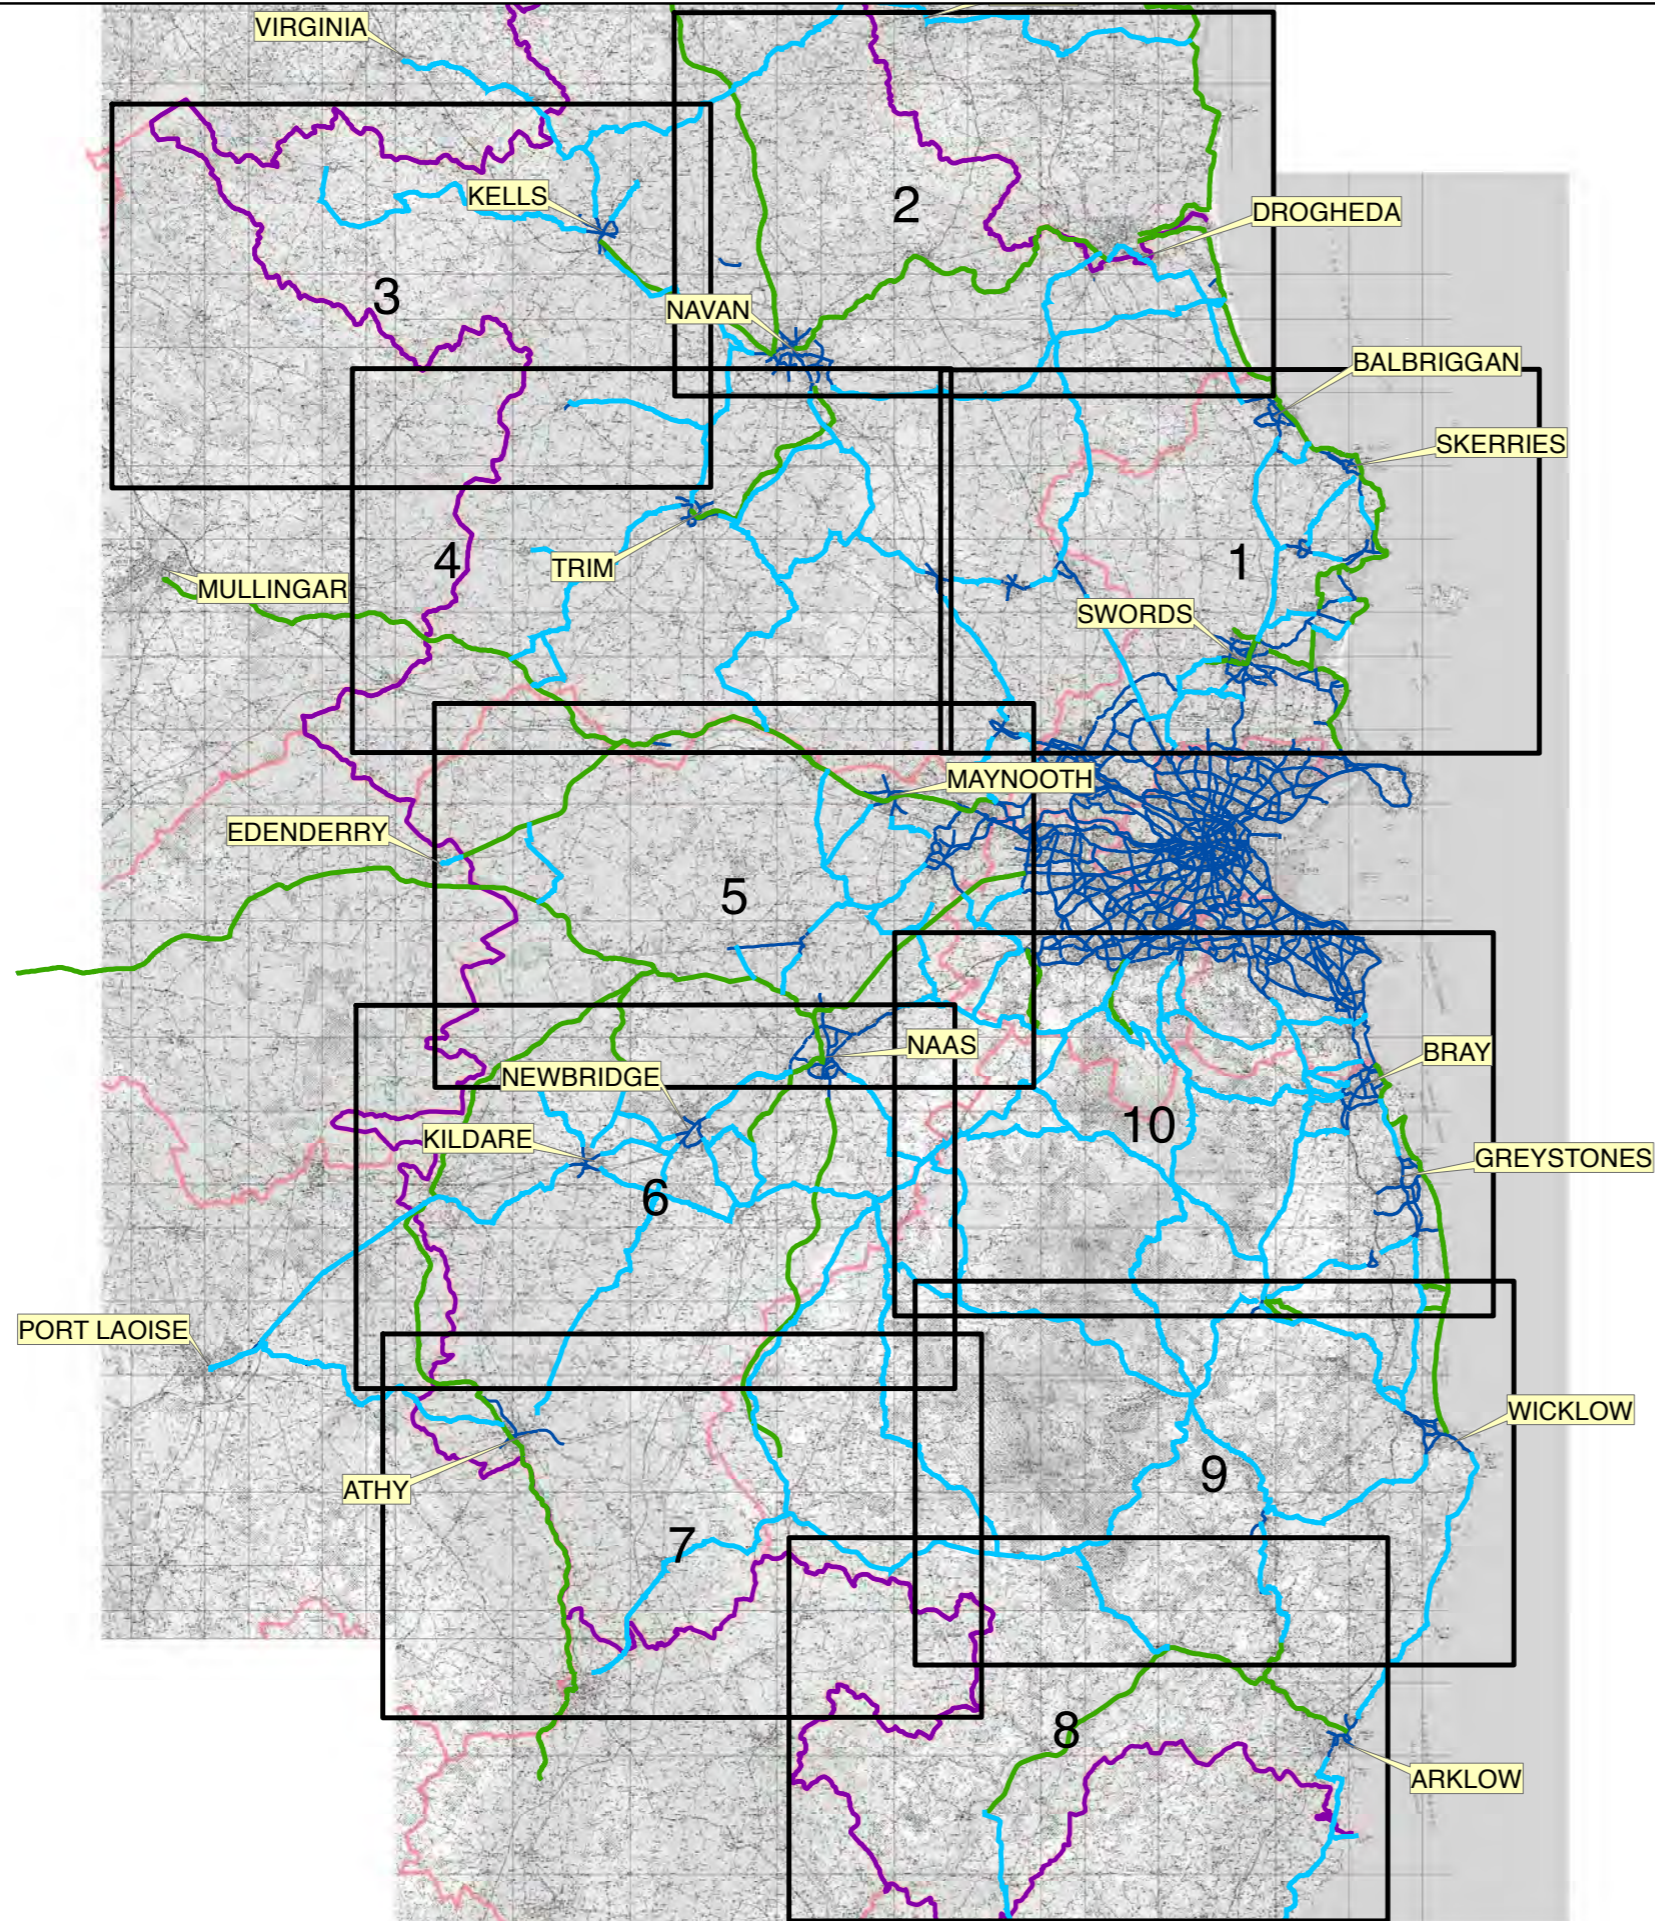

Bhaile Átha Cliath
Plean Ghréasán Rothaíochta

Cuid 4d:
Rotharbhealaí
Tuaithe

Project:
CYCLE NETWORK PLAN FOR
THE GREATER DUBLIN AREA

Title:
INTER-URBAN CYCLE ROUTES
SHEET PLAN - RS

Legend:

Inter-Urban Routes	Study Area
Greenway	County Council Boundaries
Urban/Town Network	

Legend:

- Inter-Urban Routes
- Greenway
- Urban/Town Network
- County Council Boundaries

Udarás
Náisiúnta Iompair
 National Transport Authority

AECOM

**Roughan &
 O'Donovan**

Grand Canal House,
 Upper Grand Canal Street,
 Dublin 4