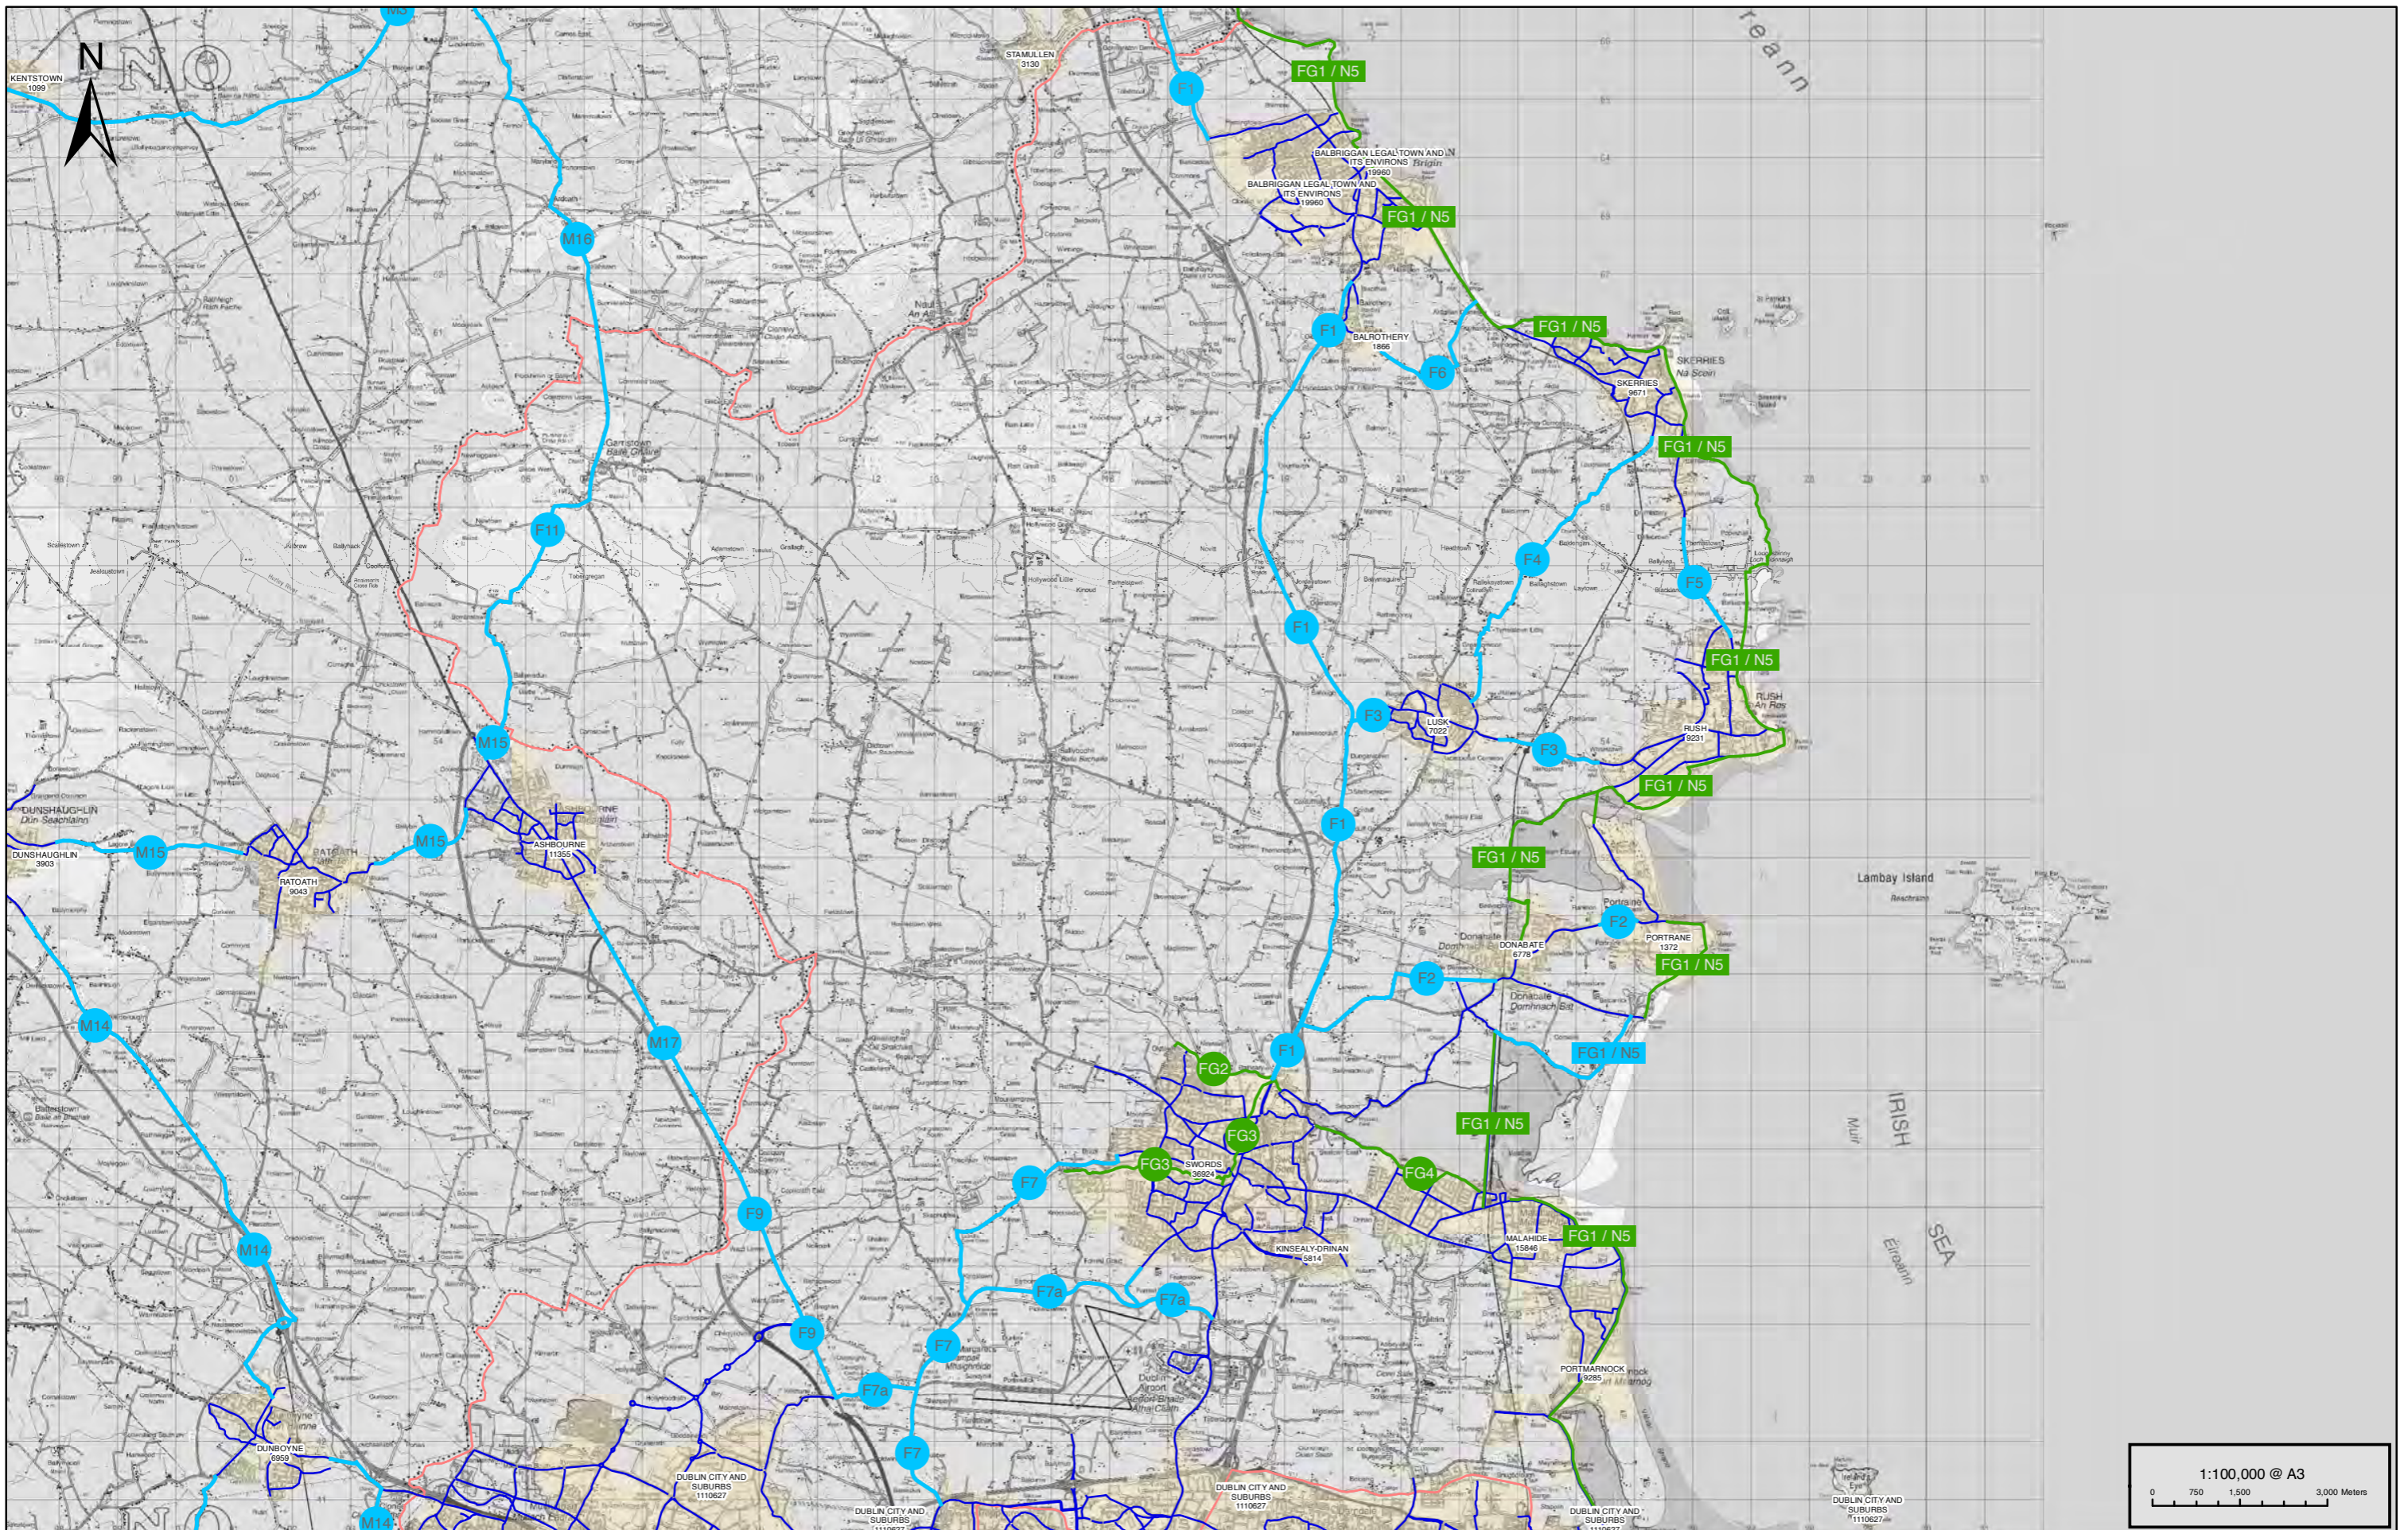

Project:
**CYCLE NETWORK PLAN FOR
THE GREATER DUBLIN AREA**

Title:
**INTER-URBAN CYCLE ROUTES
FINGAL
SHEET RN1**

Legend:

- Inter-Urban Routes
- Greenway
- Urban/Town Network
- County Council Boundaries

Udarás
Náisiúnta Iompair
National Transport Authority

AECOM

**Roughan &
O'Donovan**

Grand Canal House,
Upper Grand Canal Street,
Dublin 4

Tel: +353 (0)1 238 3100
Fax: +353 (0)1 238 3199
www.aecom.com