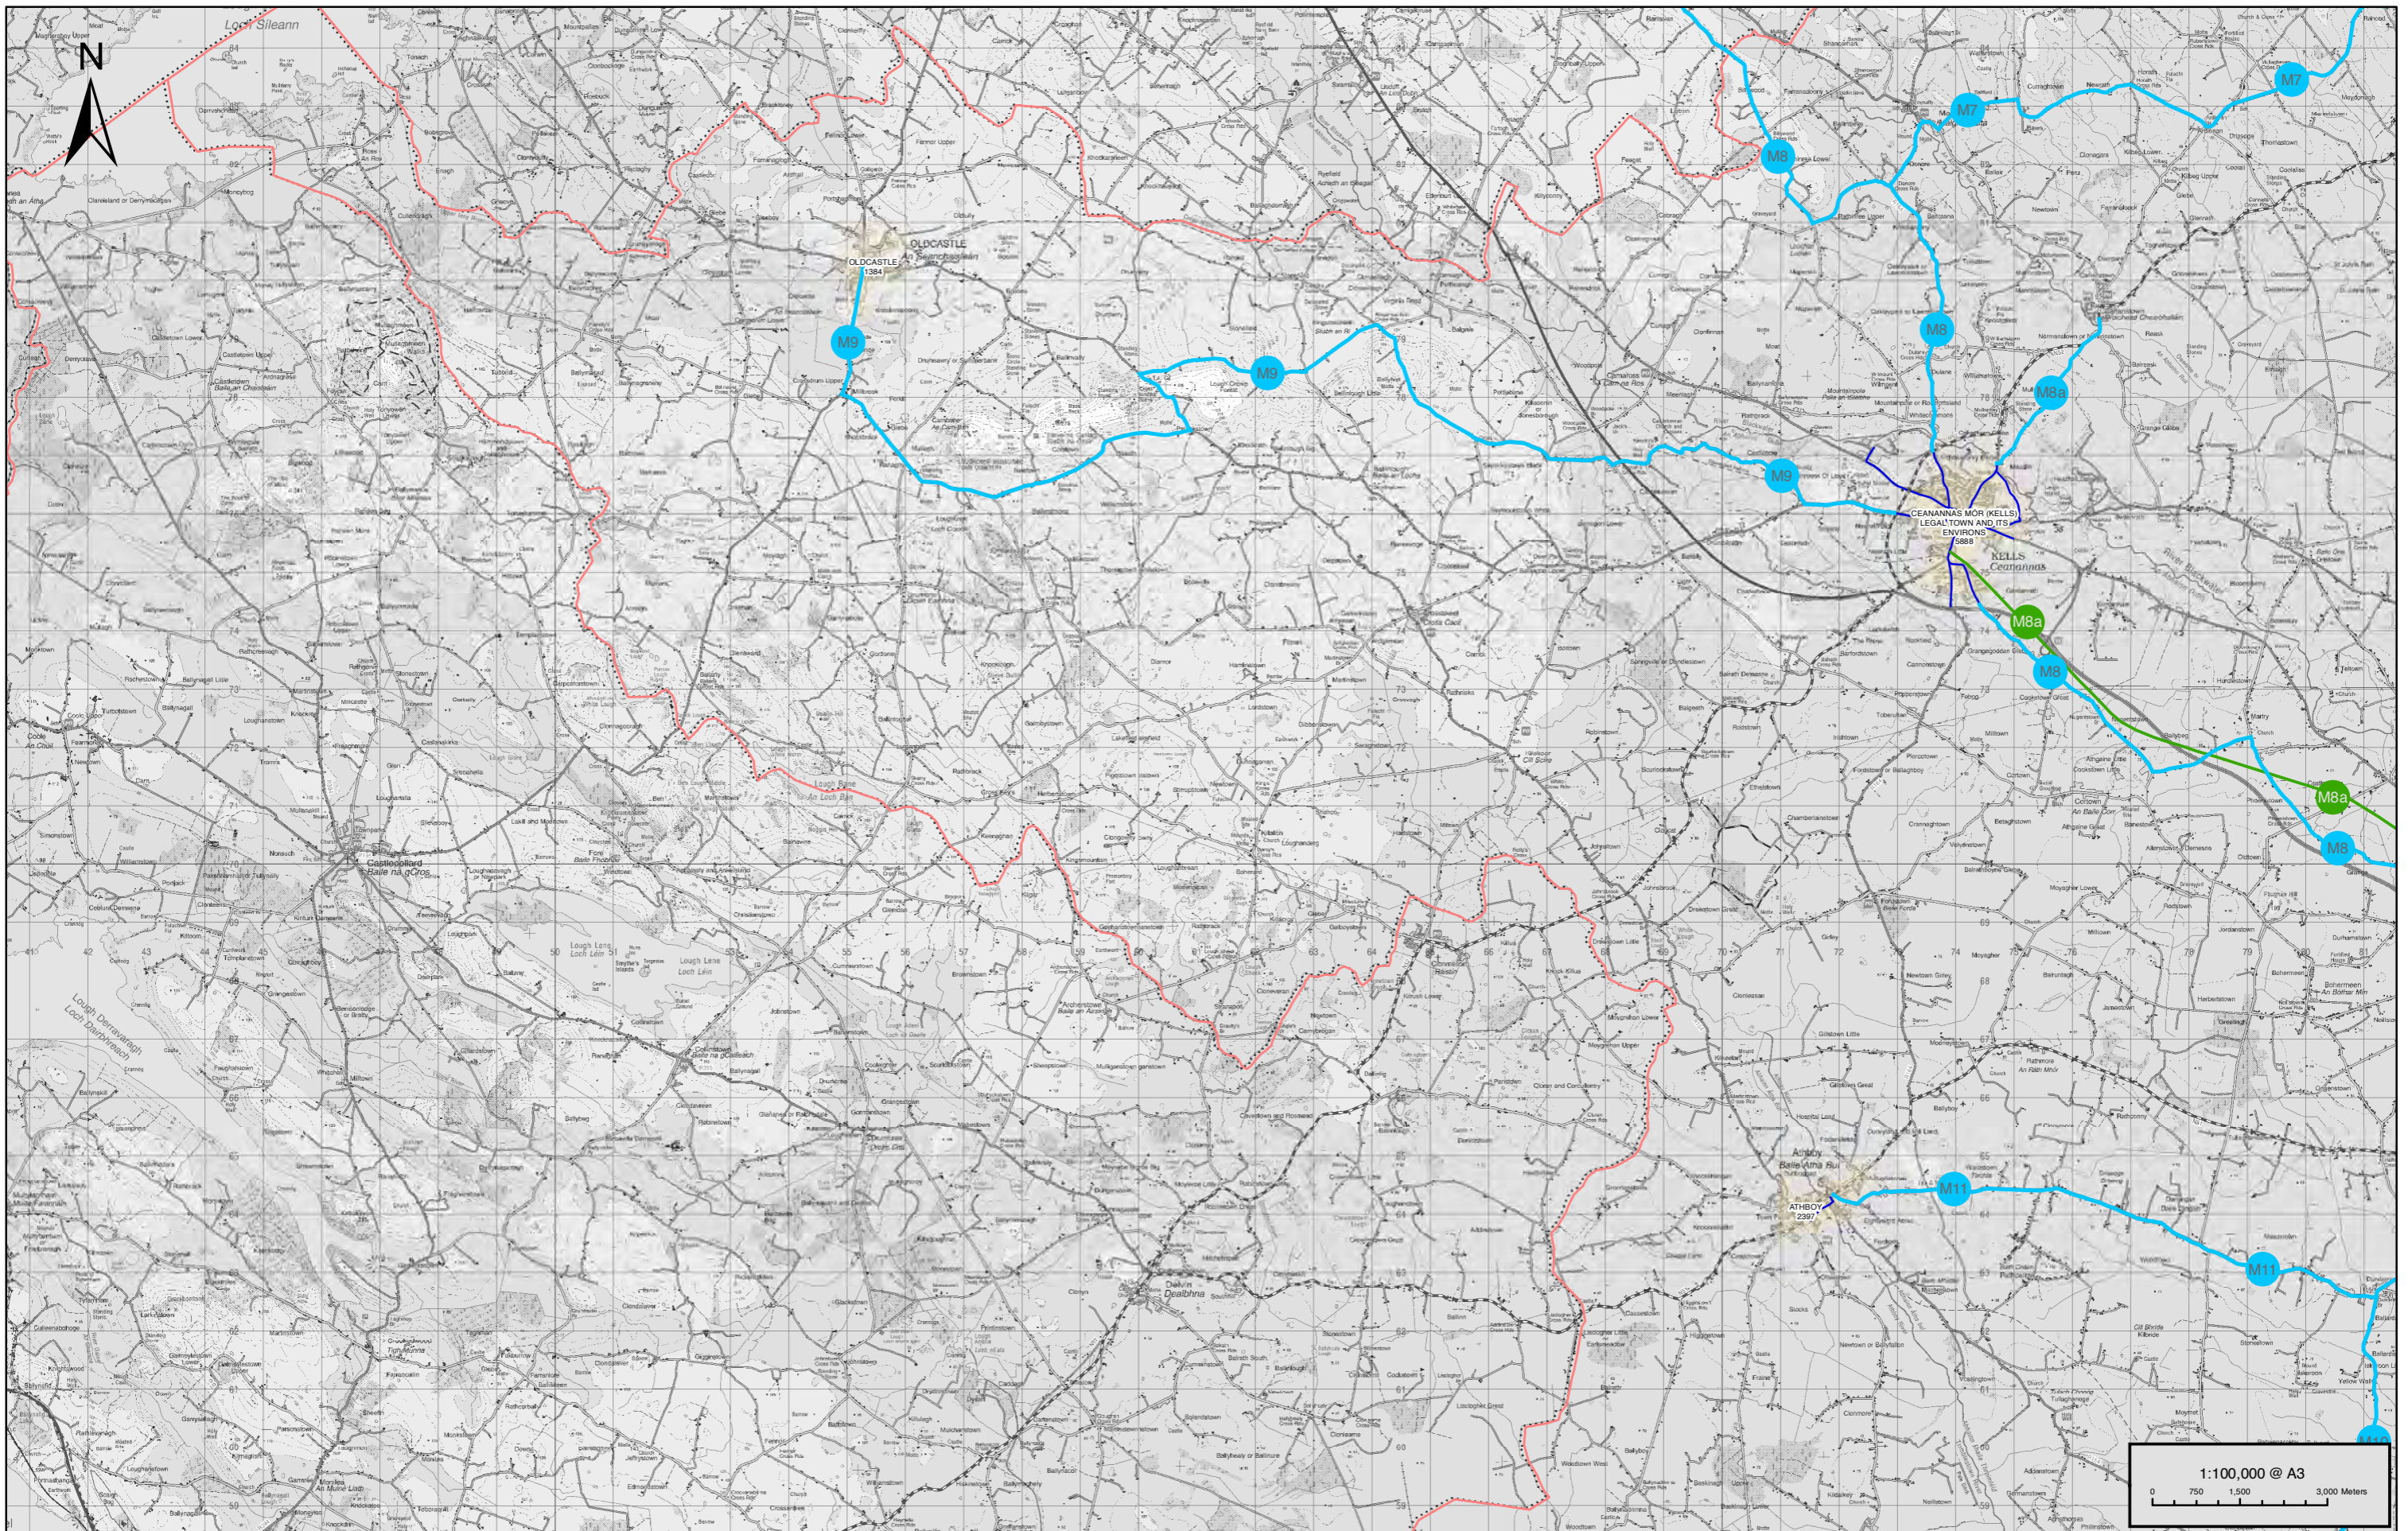

Project:
**CYCLE NETWORK PLAN FOR
THE GREATER DUBLIN AREA**

Title:
**INTER-URBAN CYCLE ROUTES
NORTHWEST MEATH
SHEET RN3**

Legend:

- Inter-Urban Routes
- Greenway
- Urban/Town Network
- County Council Boundaries

Udarás
Náisiúnta Iompair
National Transport Authority

AECOM

**Roughan &
O'Donovan**

Grand Canal House,
Upper Grand Canal Street,
Dublin 4
Tel: +353 (0)1 238 3100
Fax: +353 (0)1 238 3199
www.aecom.com