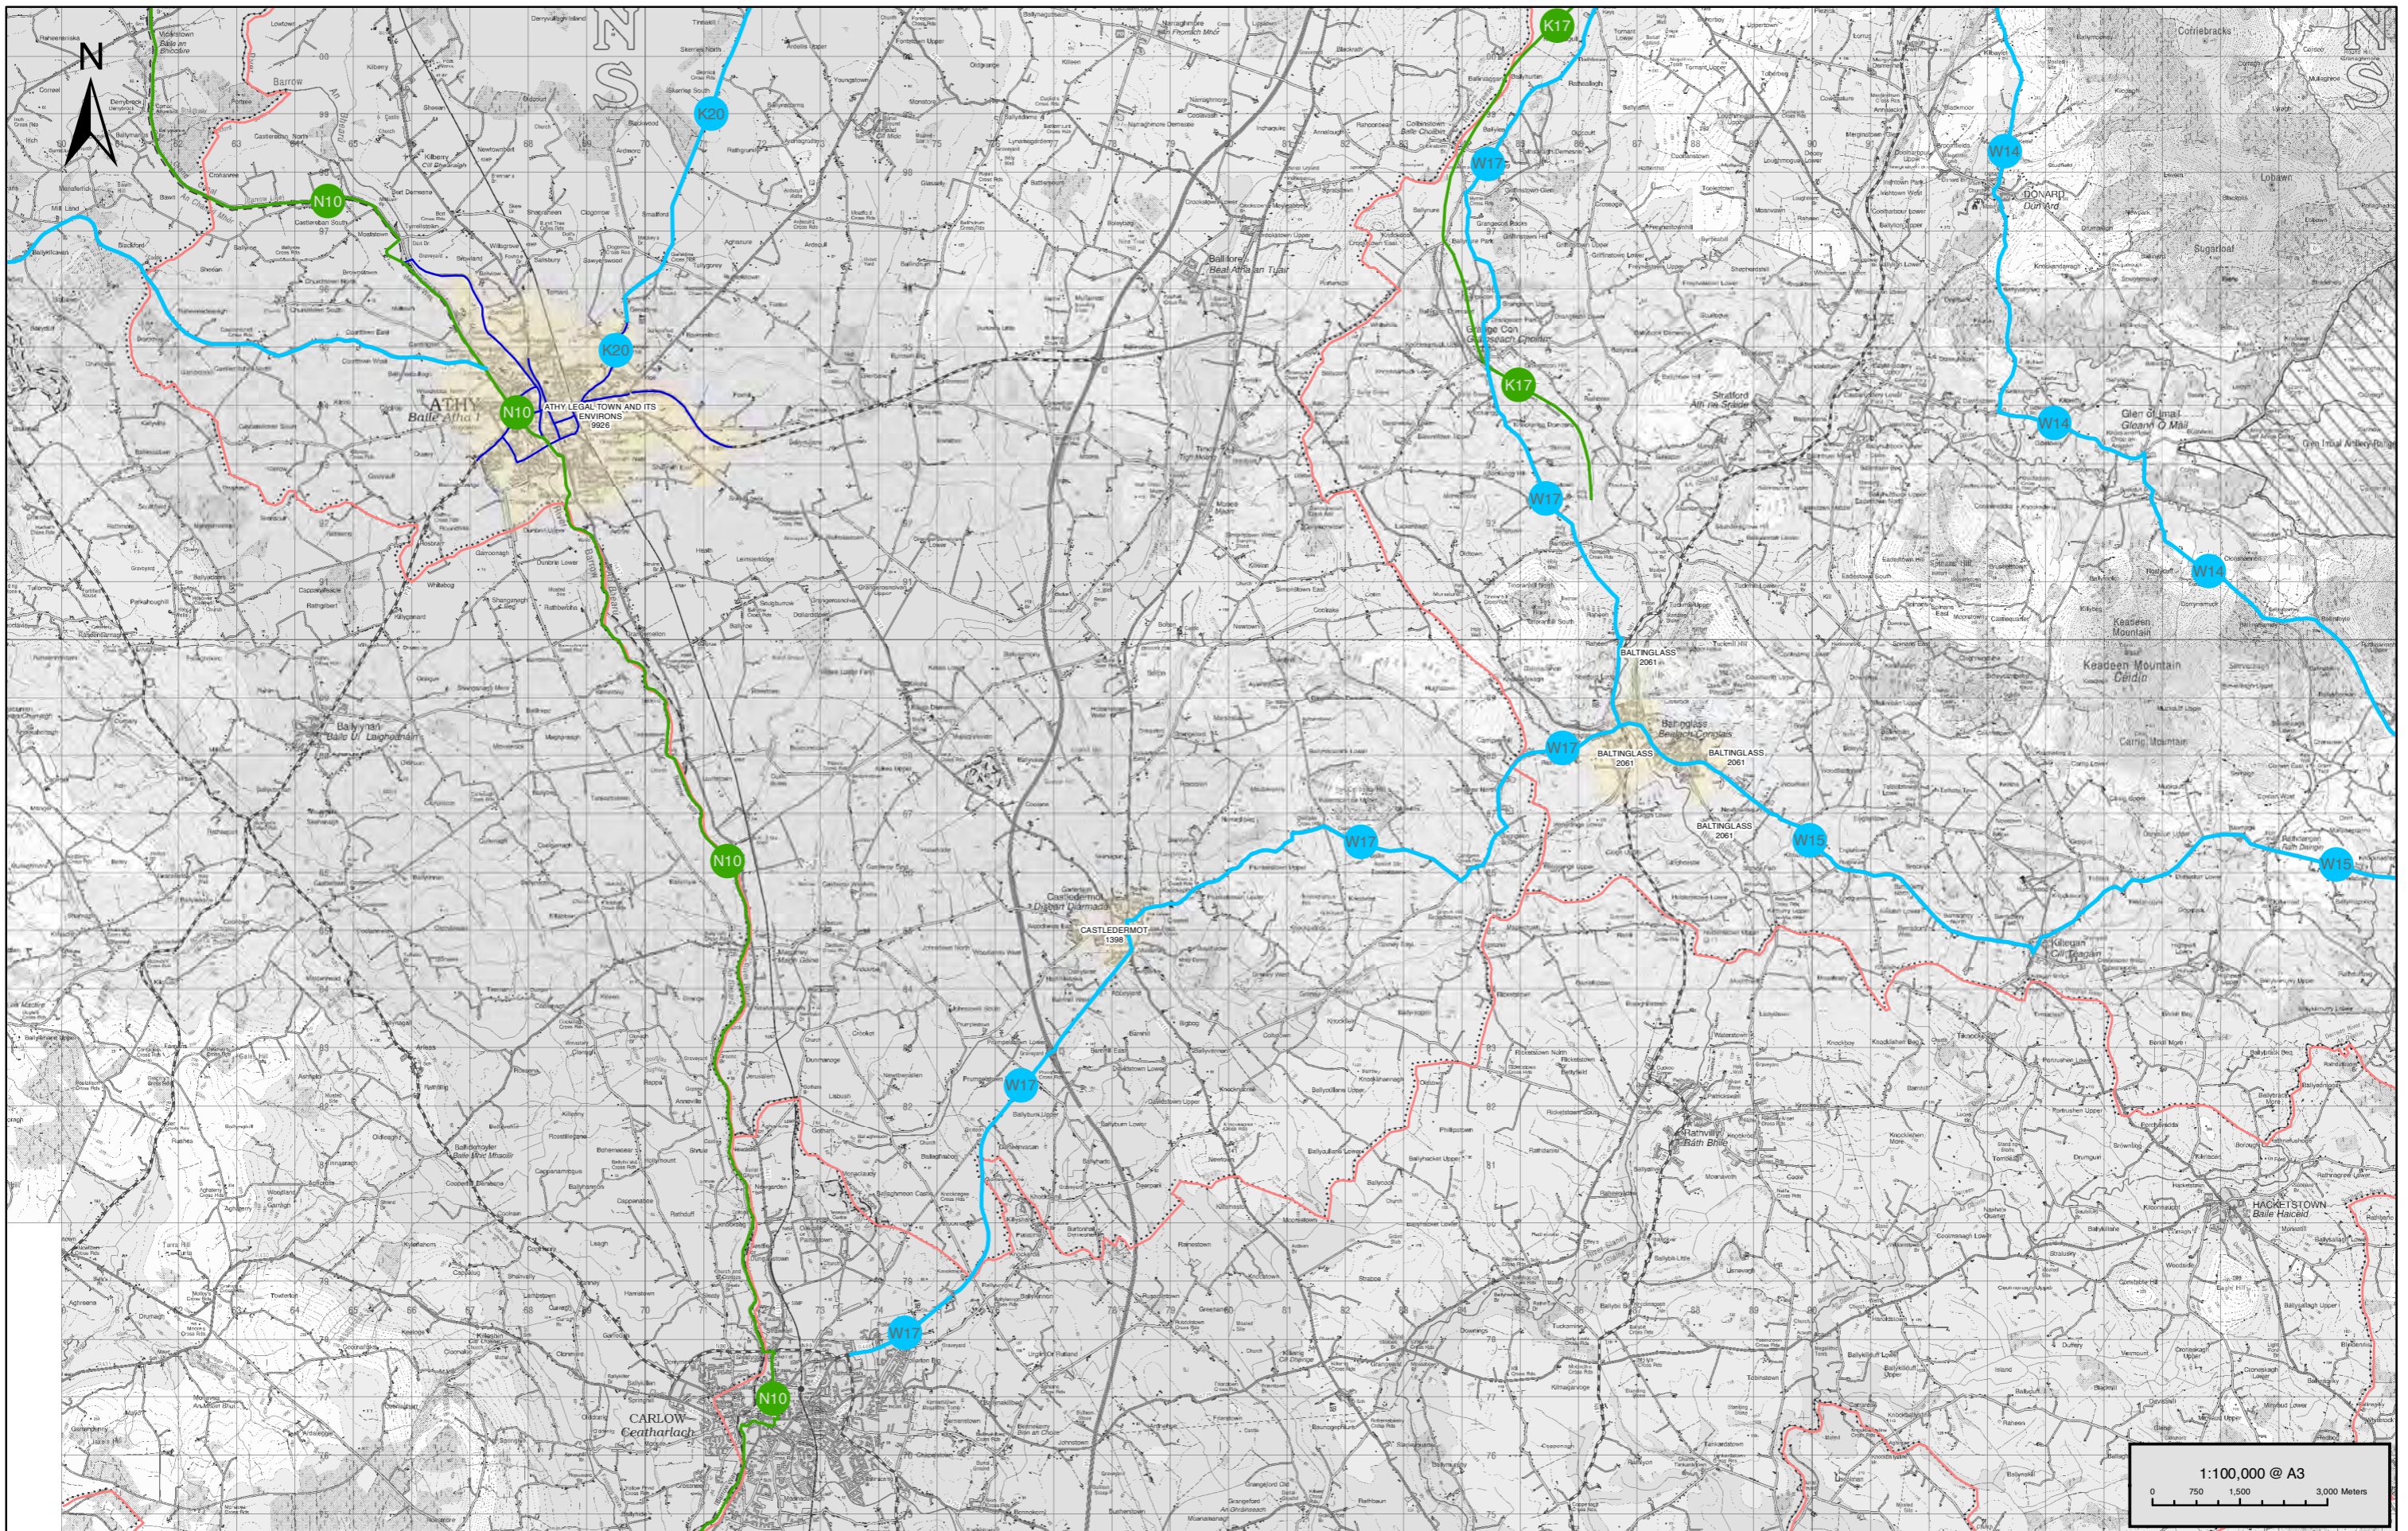

Project:
**CYCLE NETWORK PLAN FOR
THE GREATER DUBLIN AREA**

Title:
**INTER-URBAN CYCLE ROUTES
SOUTH KILDARE
SHEET RN7**

Legend:

- Inter-Urban Routes
- Greenway
- Urban/Town Network
- County Council Boundaries

Udarás
Náisiúnta Iompair
National Transport Authority

AECOM

**Roughan &
O'Donovan**

Grand Canal House,
Upper Grand Canal Street,
Dublin 4
Tel: +353 (0)1 238 3100
Fax: +353 (0)1 238 3199
www.aecom.com