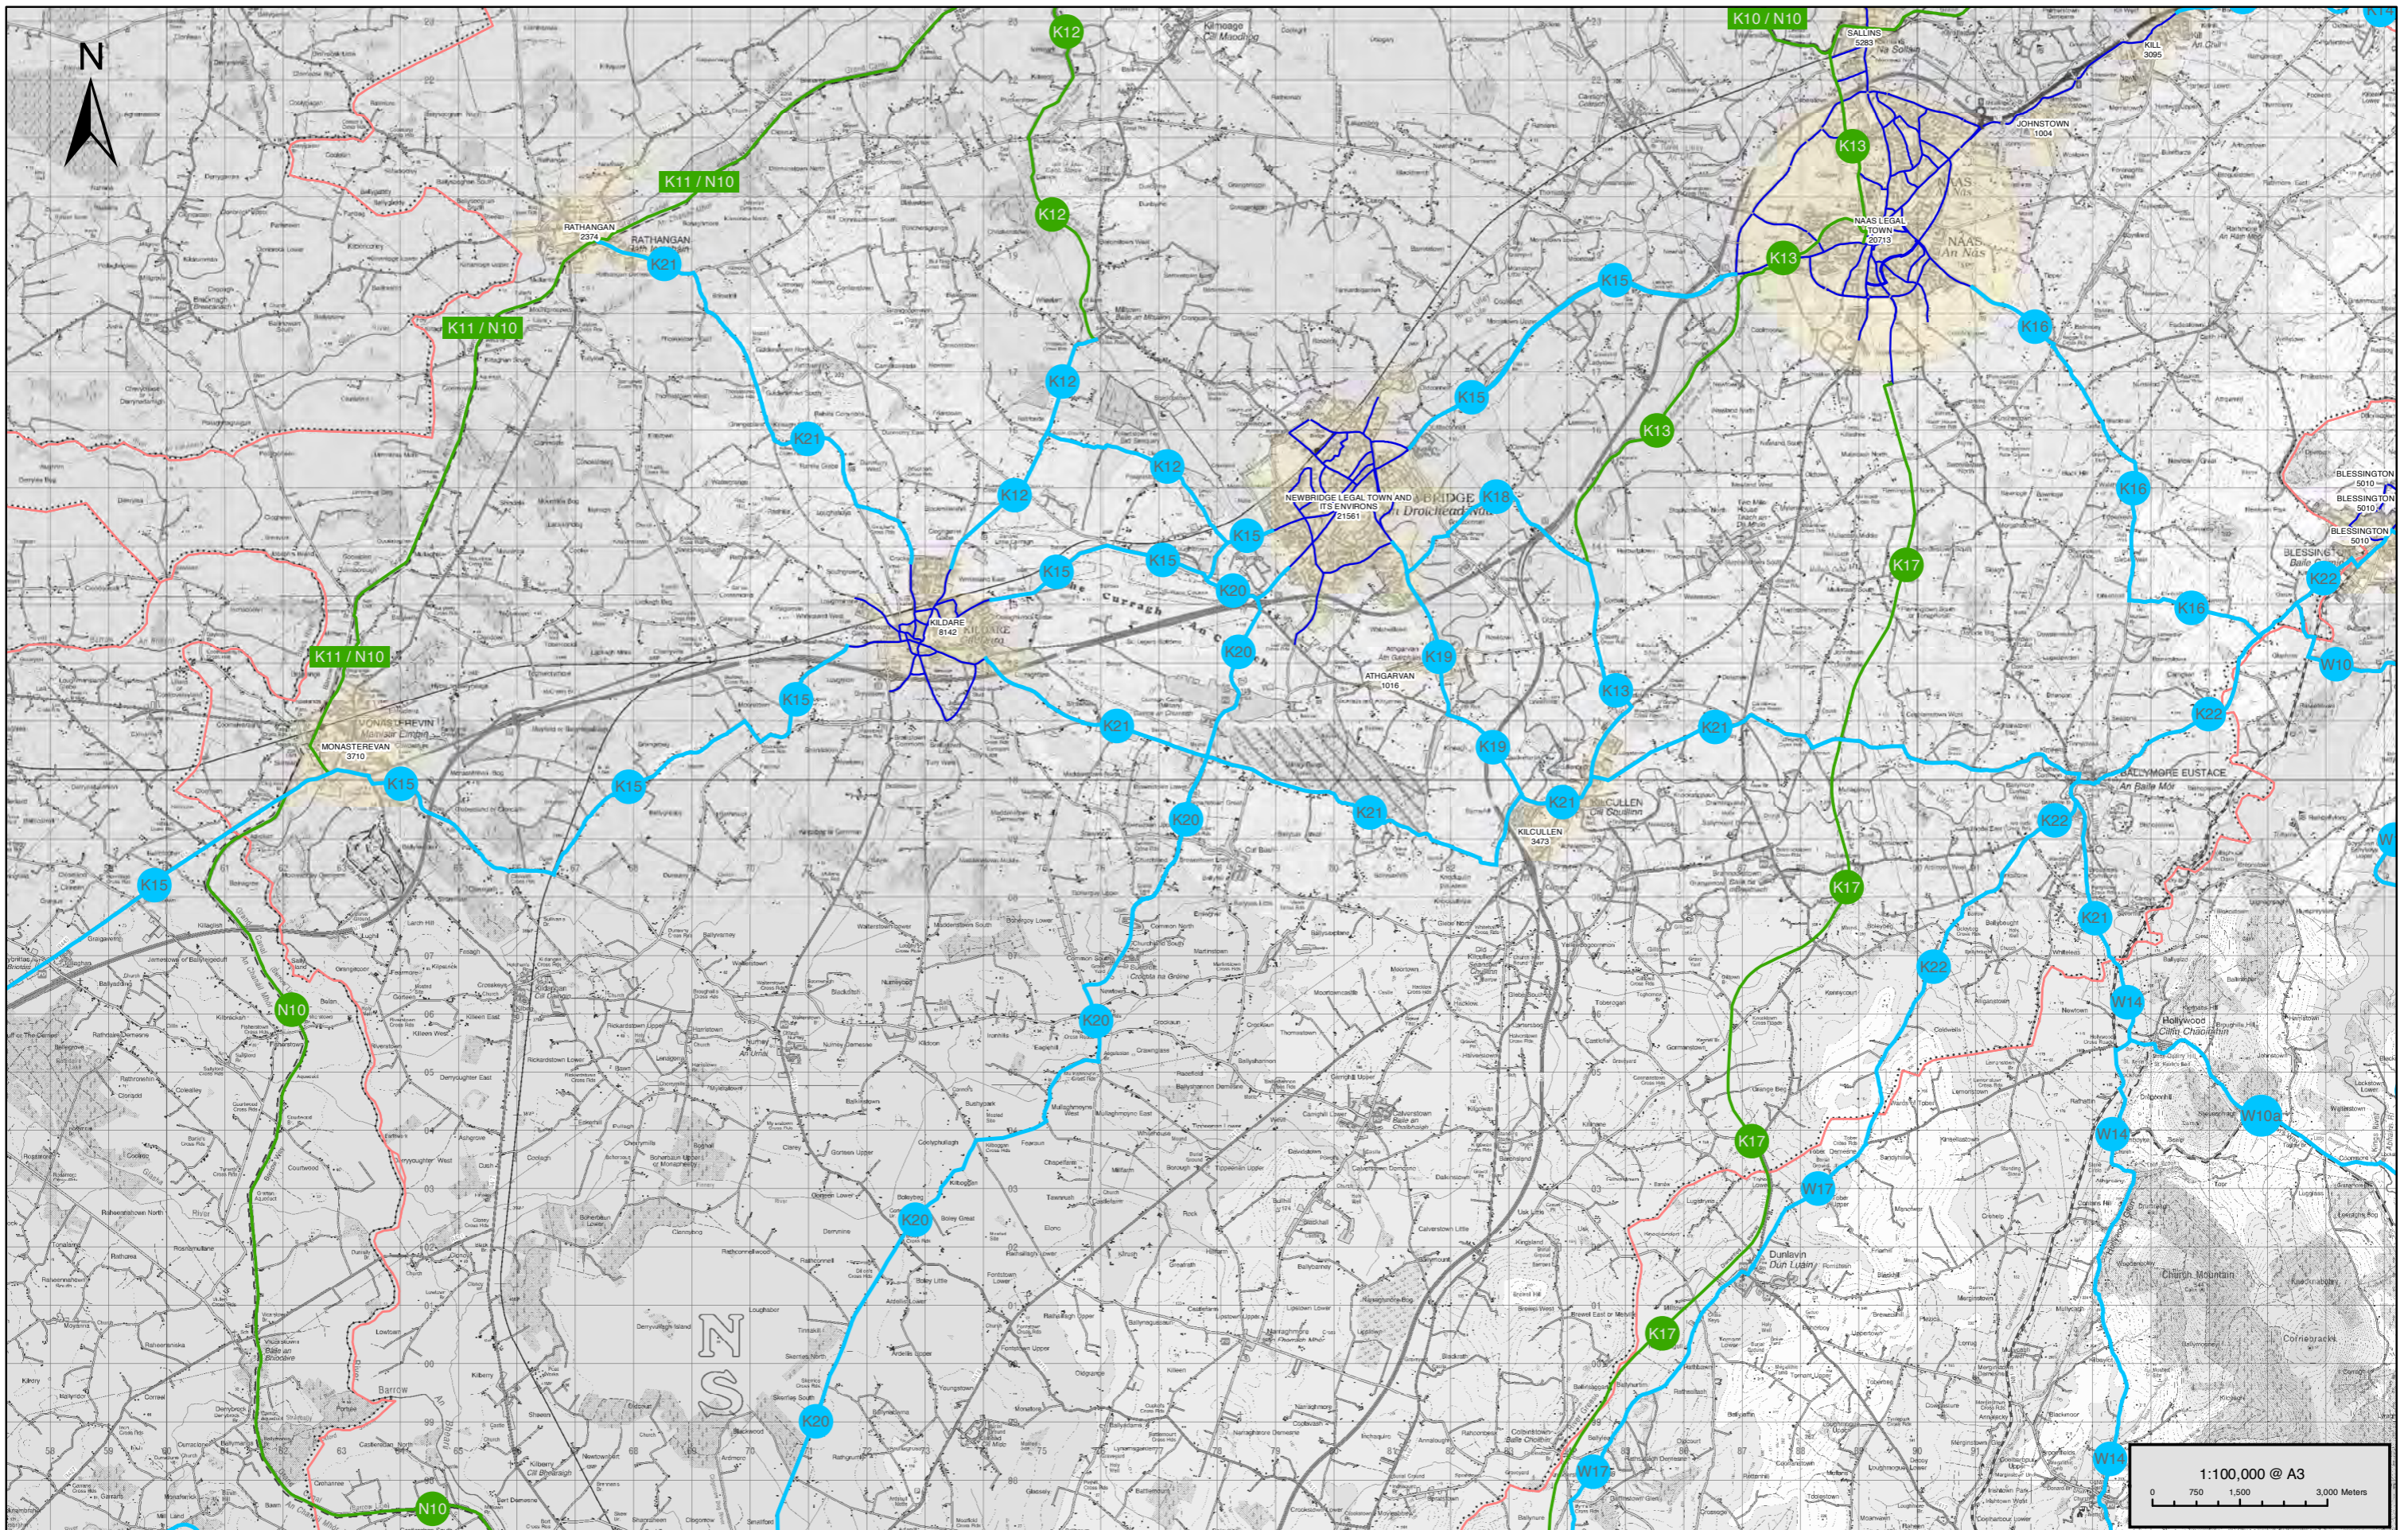

Project:
CYCLE NETWORK PLAN FOR THE GREATER DUBLIN AREA

Title:
INTER-URBAN CYCLE ROUTES SOUTH KILDARE SHEET RN6

- Legend:
- Inter-Urban Routes
 - Greenway
 - Urban/Town Network
 - County Council Boundaries