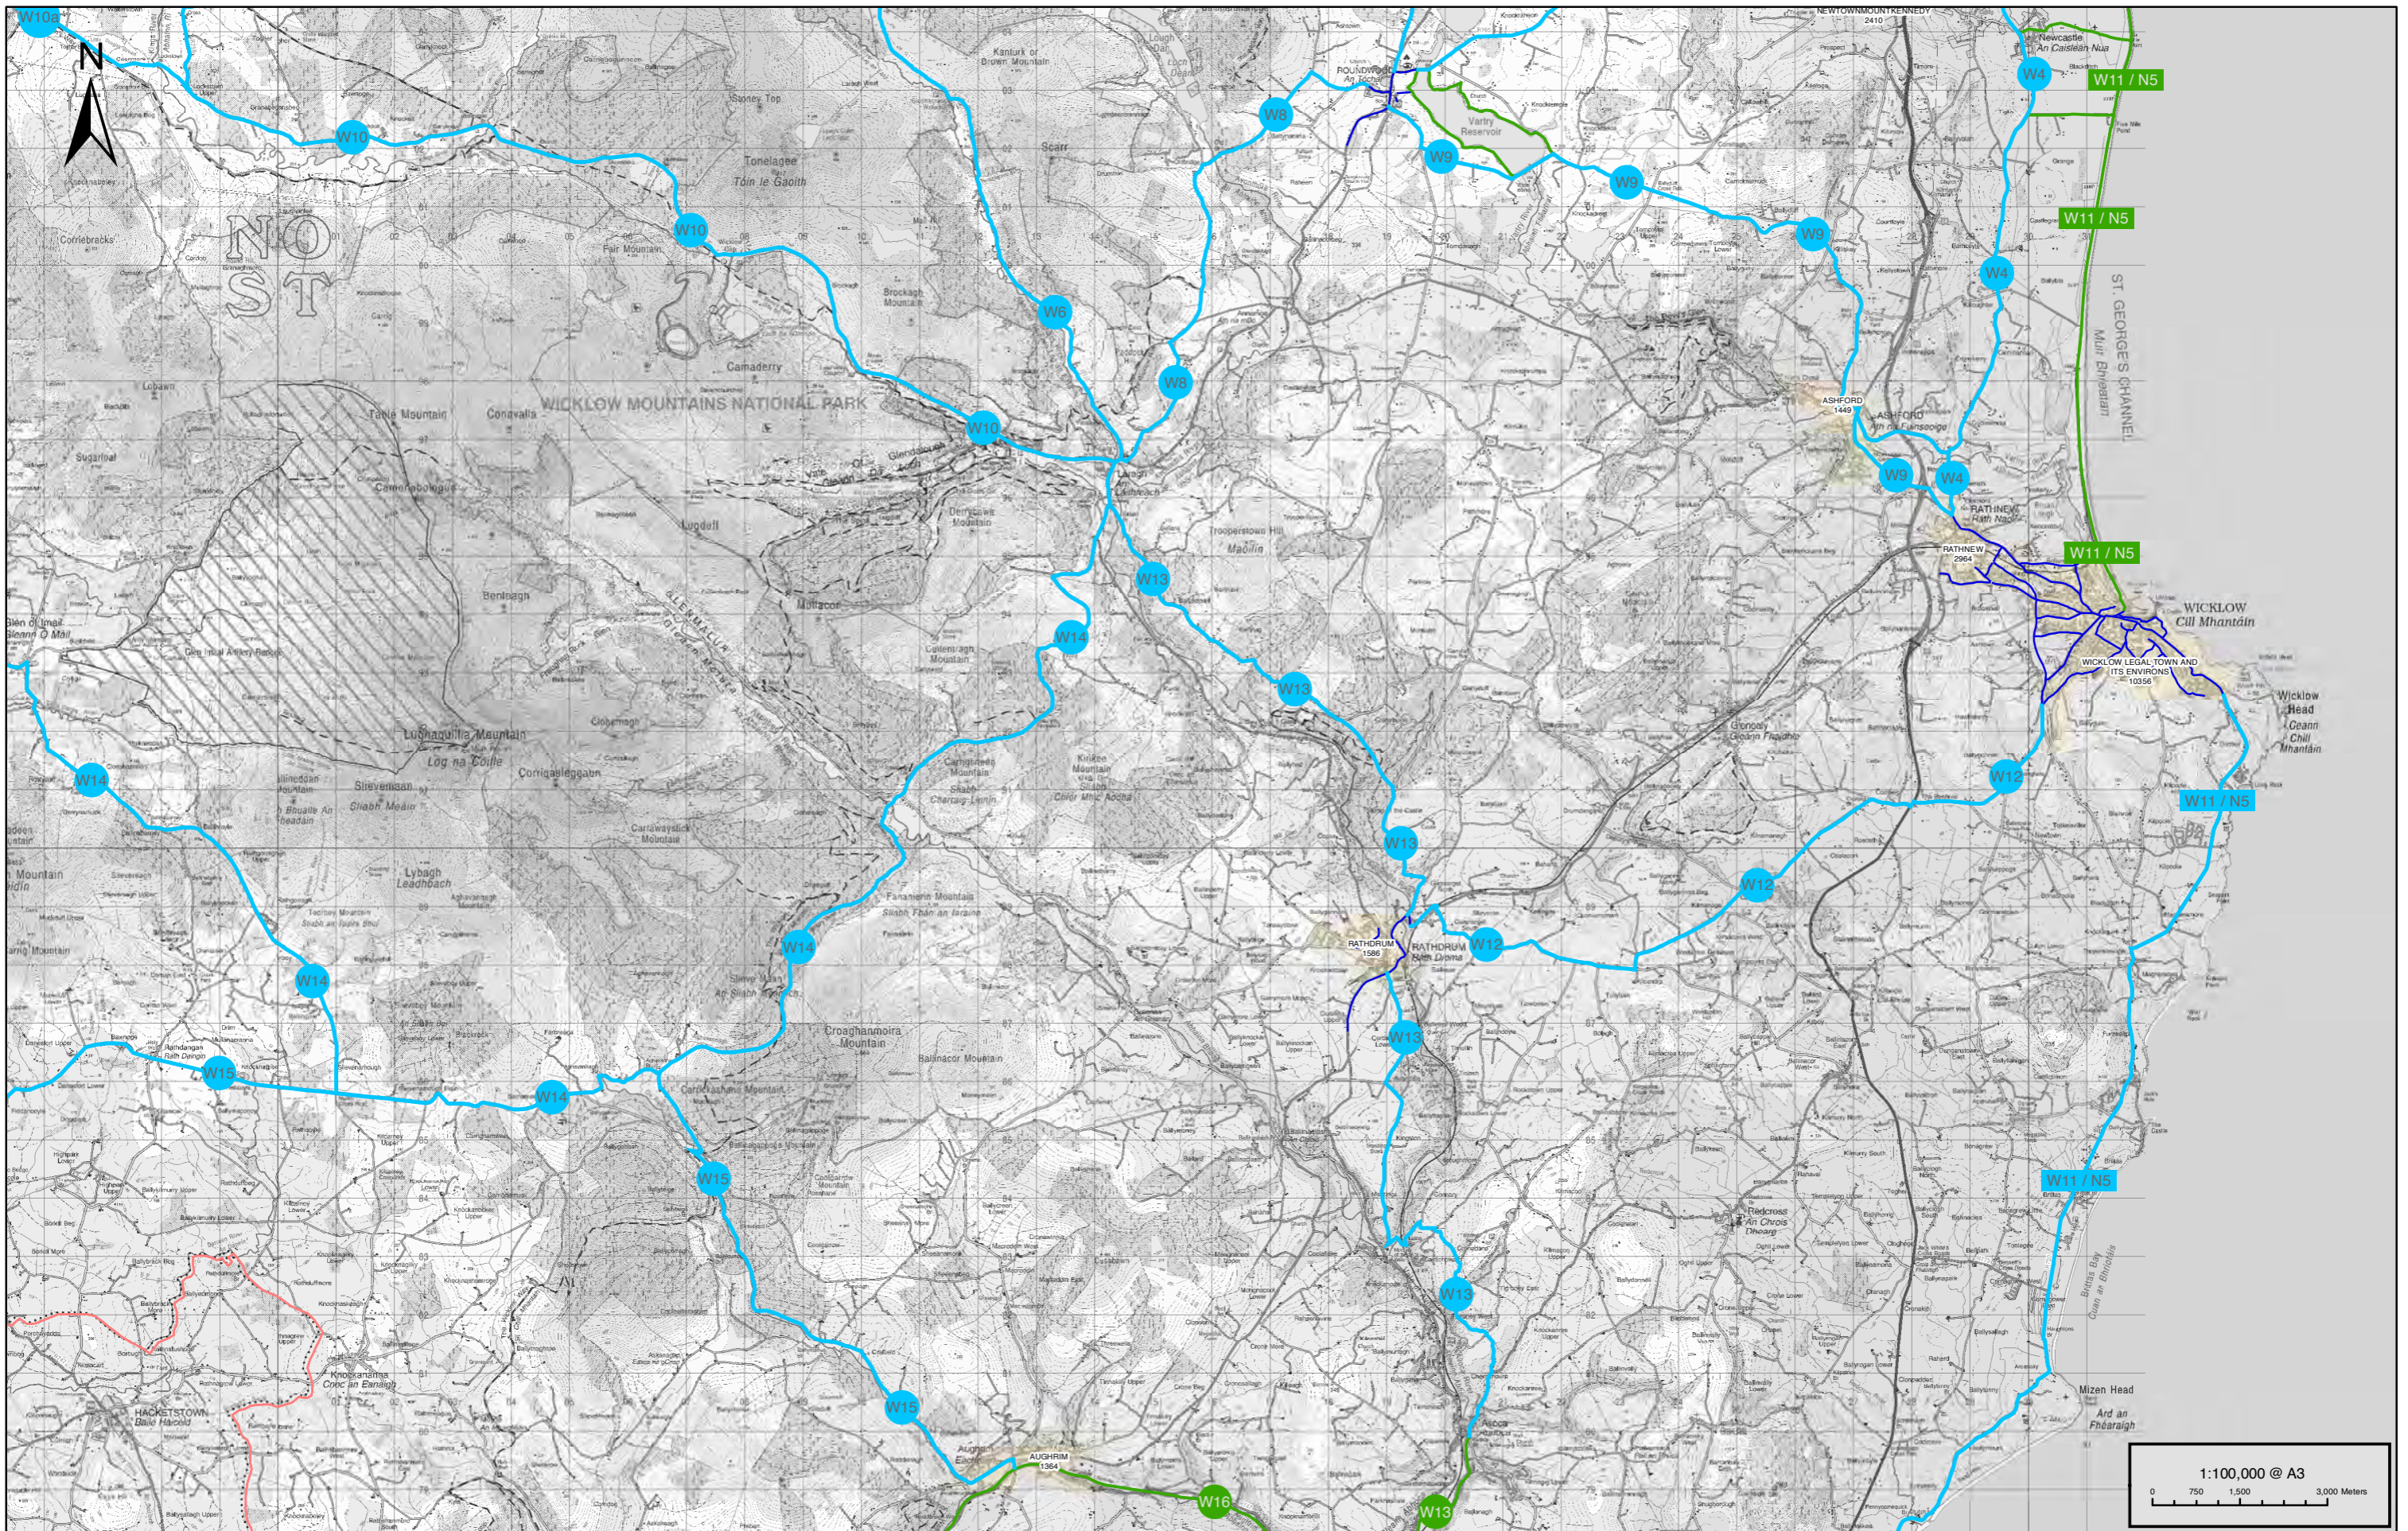

Project:
**CYCLE NETWORK PLAN FOR
 THE GREATER DUBLIN AREA**

Title:
**INTER-URBAN CYCLE ROUTES
 CENTRAL WICKLOW
 SHEET RN9**

Legend:

- Inter-Urban Routes
- Greenway
- Urban/Town Network
- County Council Boundaries