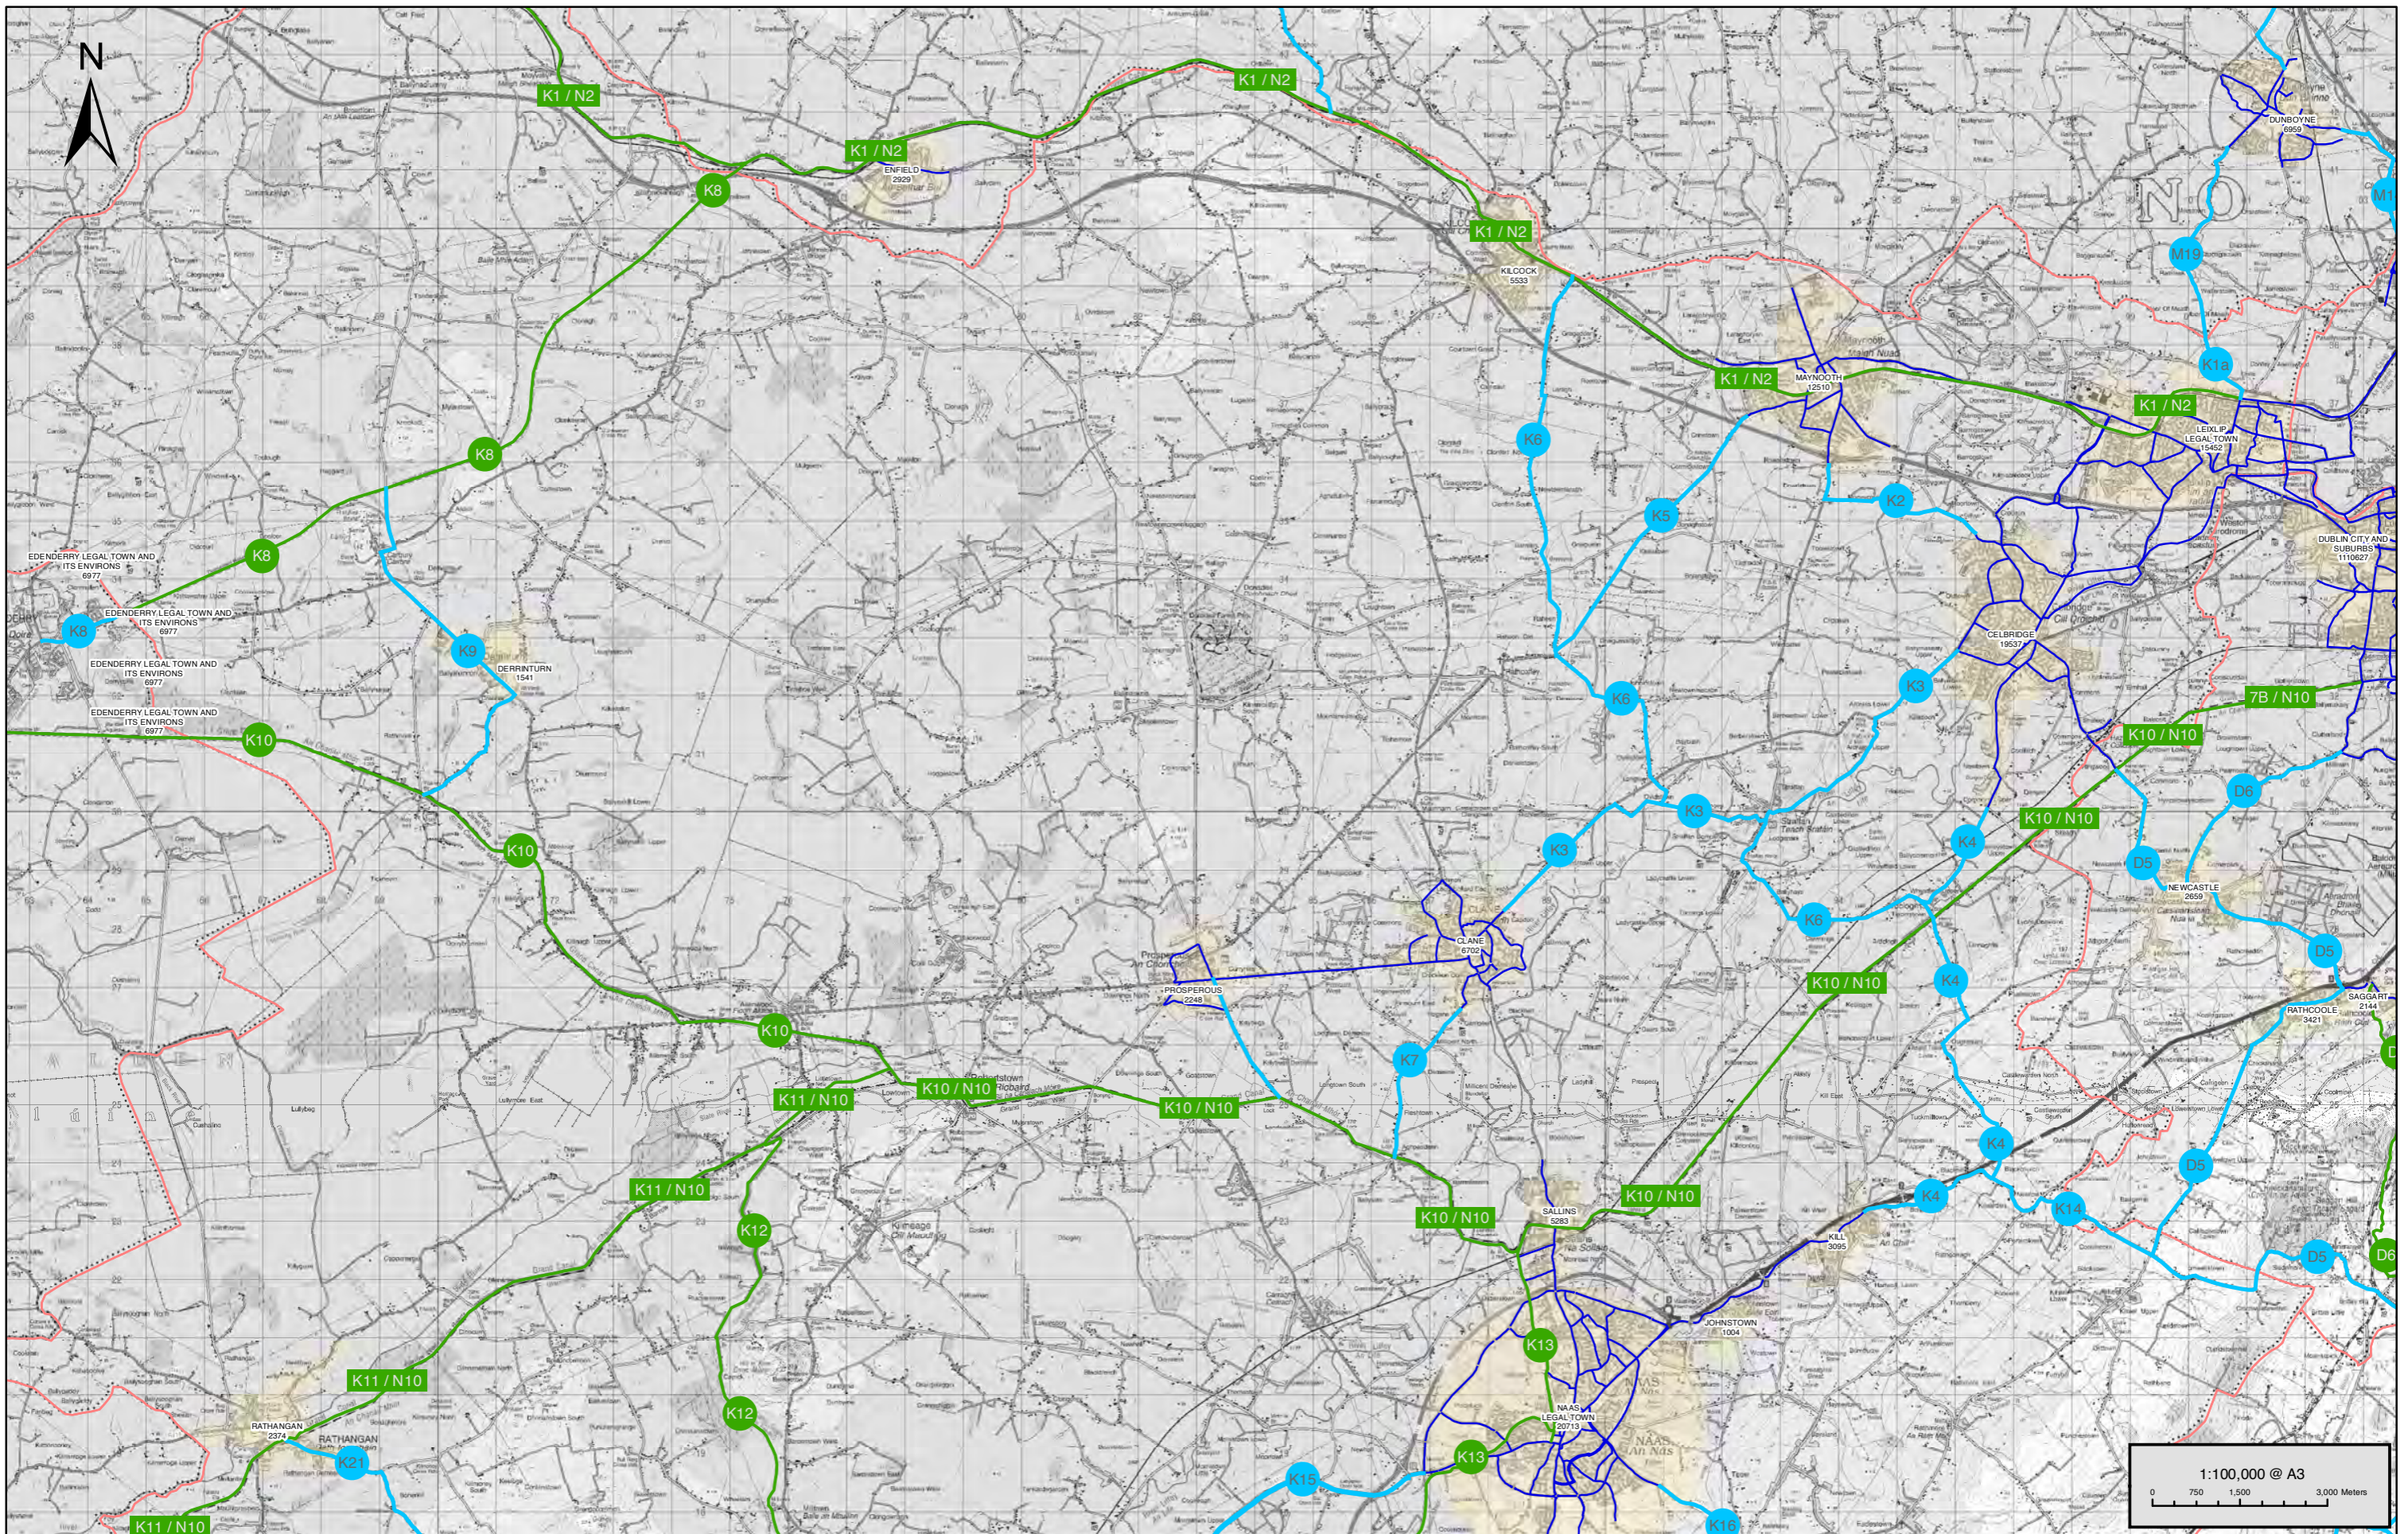

Project:
**CYCLE NETWORK PLAN FOR
THE GREATER DUBLIN AREA**

Title:
**INTER-URBAN CYCLE ROUTES
SOUTH MEATH / NORTH KILDARE
SHEET RN5**

Legend:
— Inter-Urban Routes
— Greenway
— Urban/Town Network
- - County Council Boundaries

Udarás
Náisiúnta Iompair
National Transport Authority

AECOM
Roughan & O'Donovan

Grand Canal House,
Upper Grand Canal Street,
Dublin 4
Tel: +353 (0)1 238 3100
Fax: +353 (0)1 238 3199
www.aecom.com