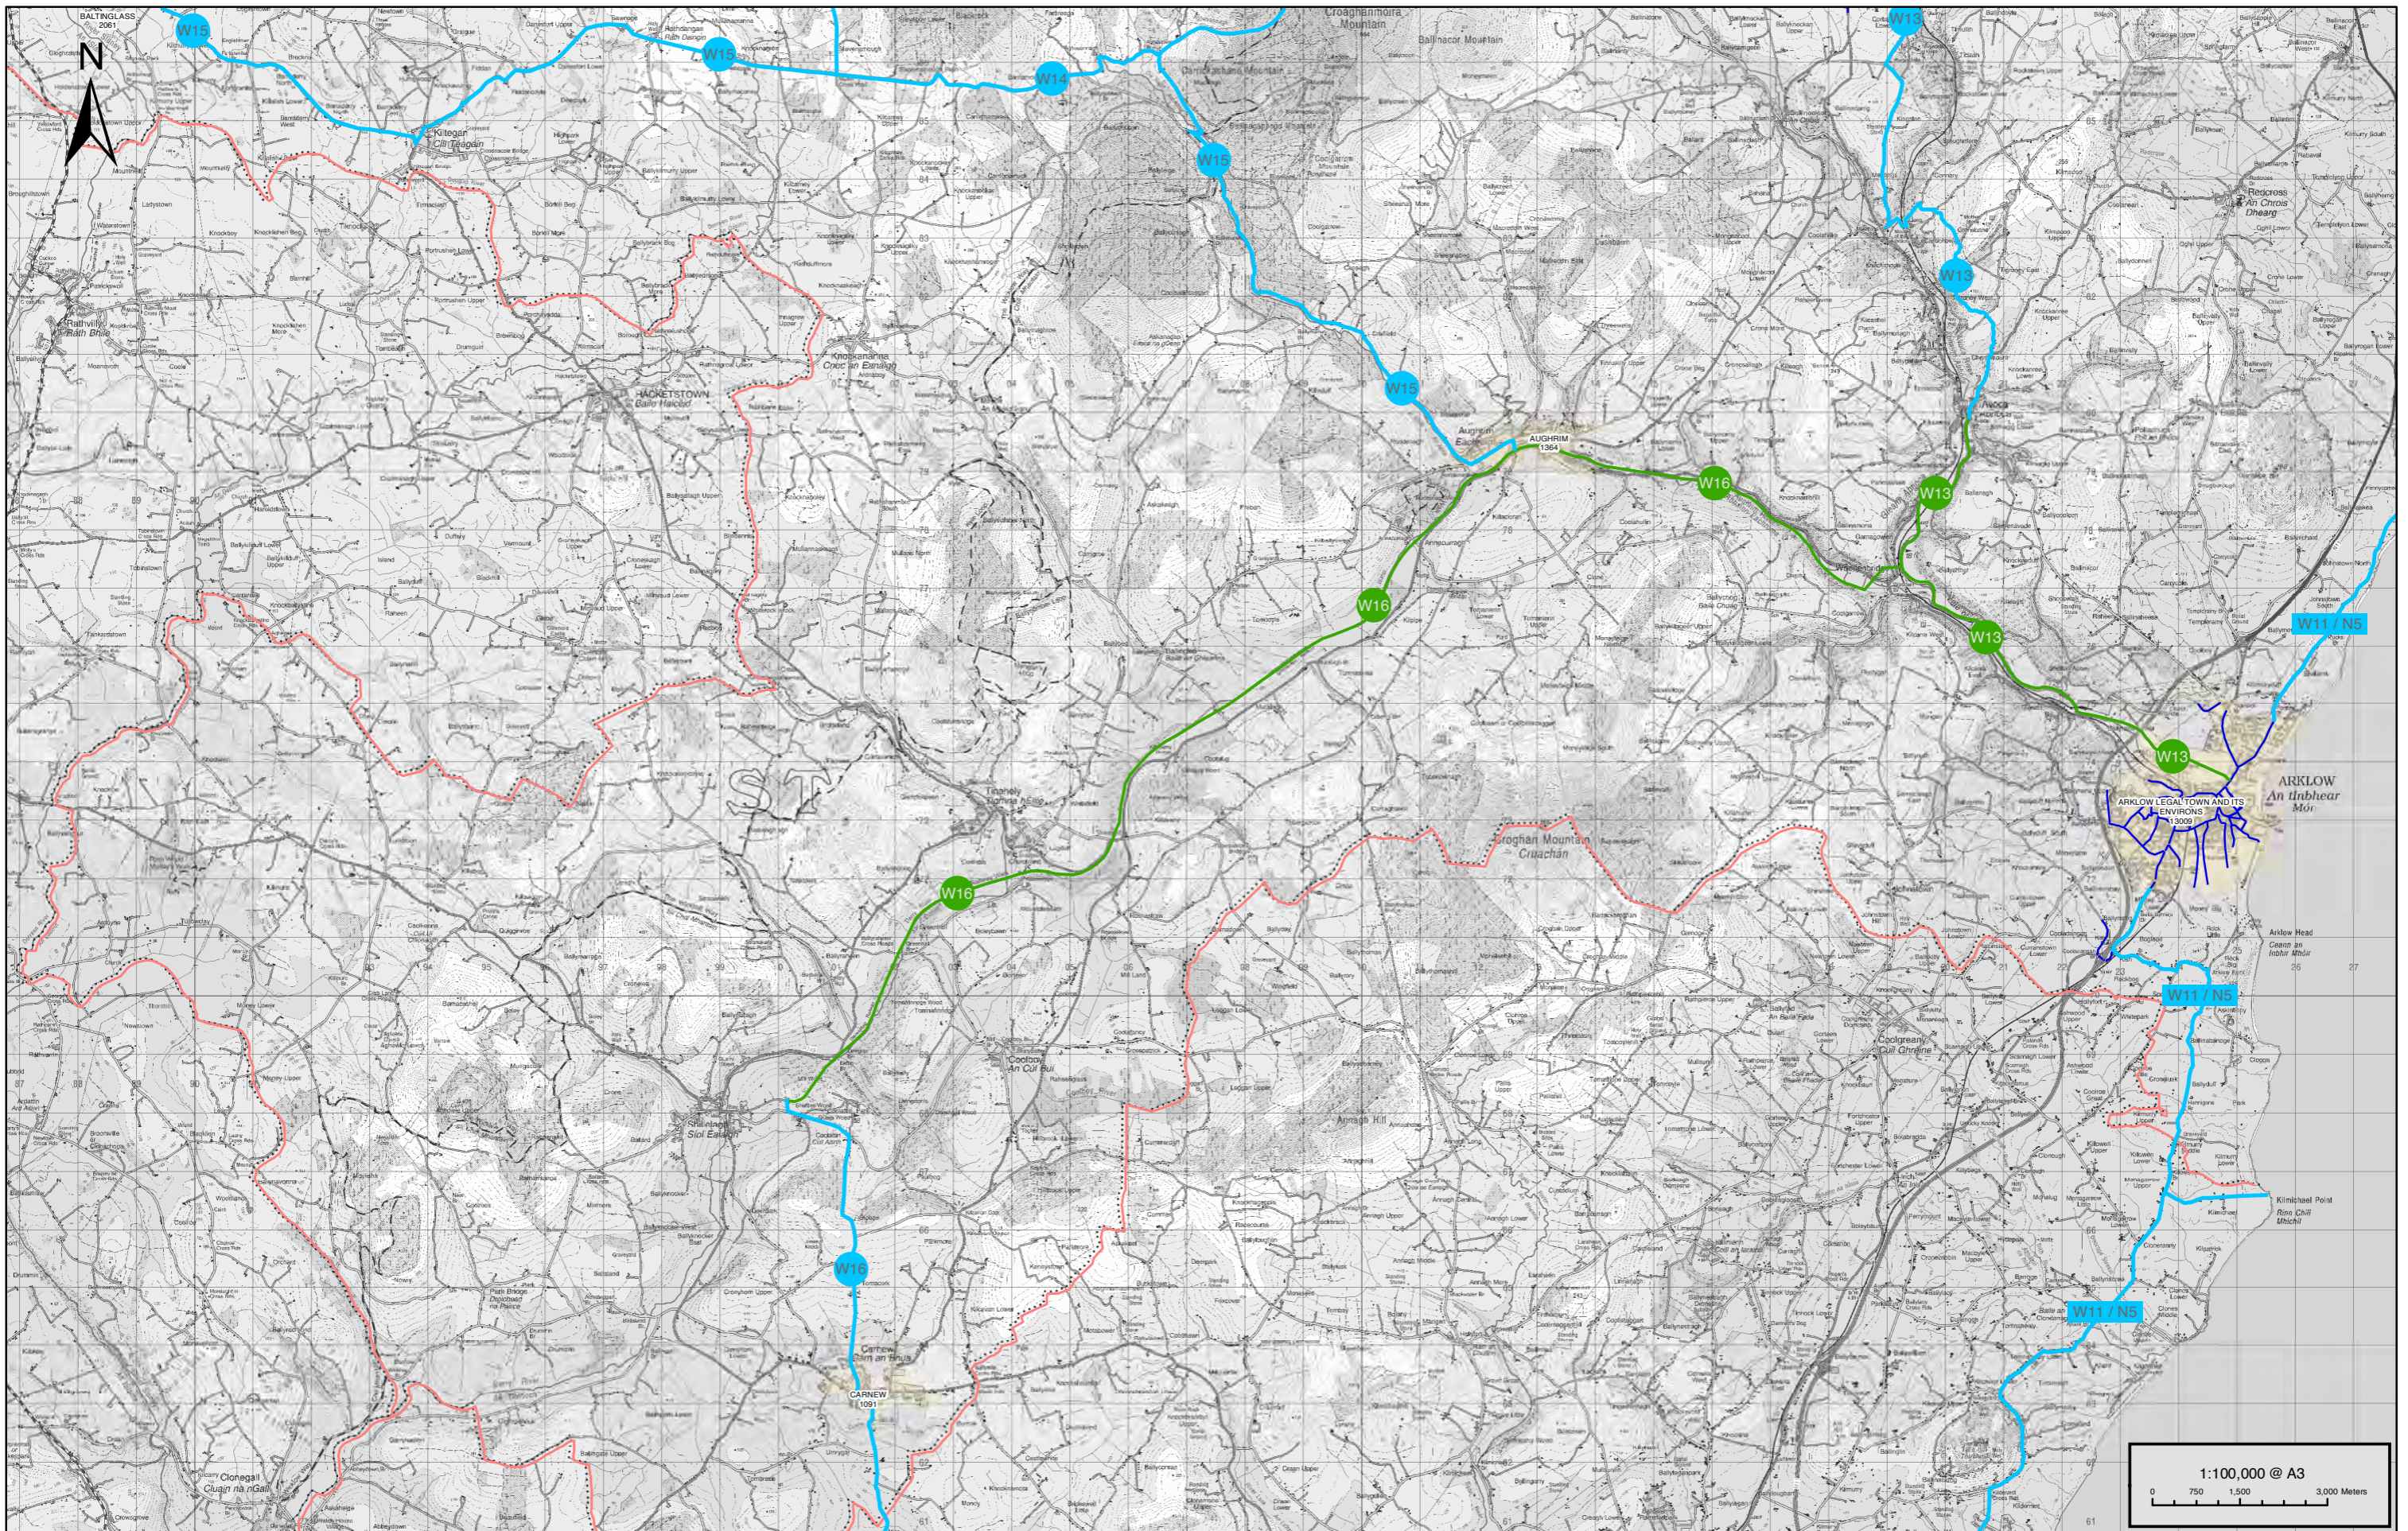

Project:
**CYCLE NETWORK PLAN FOR
THE GREATER DUBLIN AREA**

Title:
**INTER-URBAN CYCLE ROUTES
SOUTH WICKLOW
SHEET RN8**

Legend:
— Inter-Urban Routes
— Greenway
— Urban/Town Network
— County Council Boundaries

Grand Canal House,
Upper Grand Canal Street,
Dublin 4
Tel: +353 (0)1 238 3100
Fax: +353 (0)1 238 3199
www.aecom.com