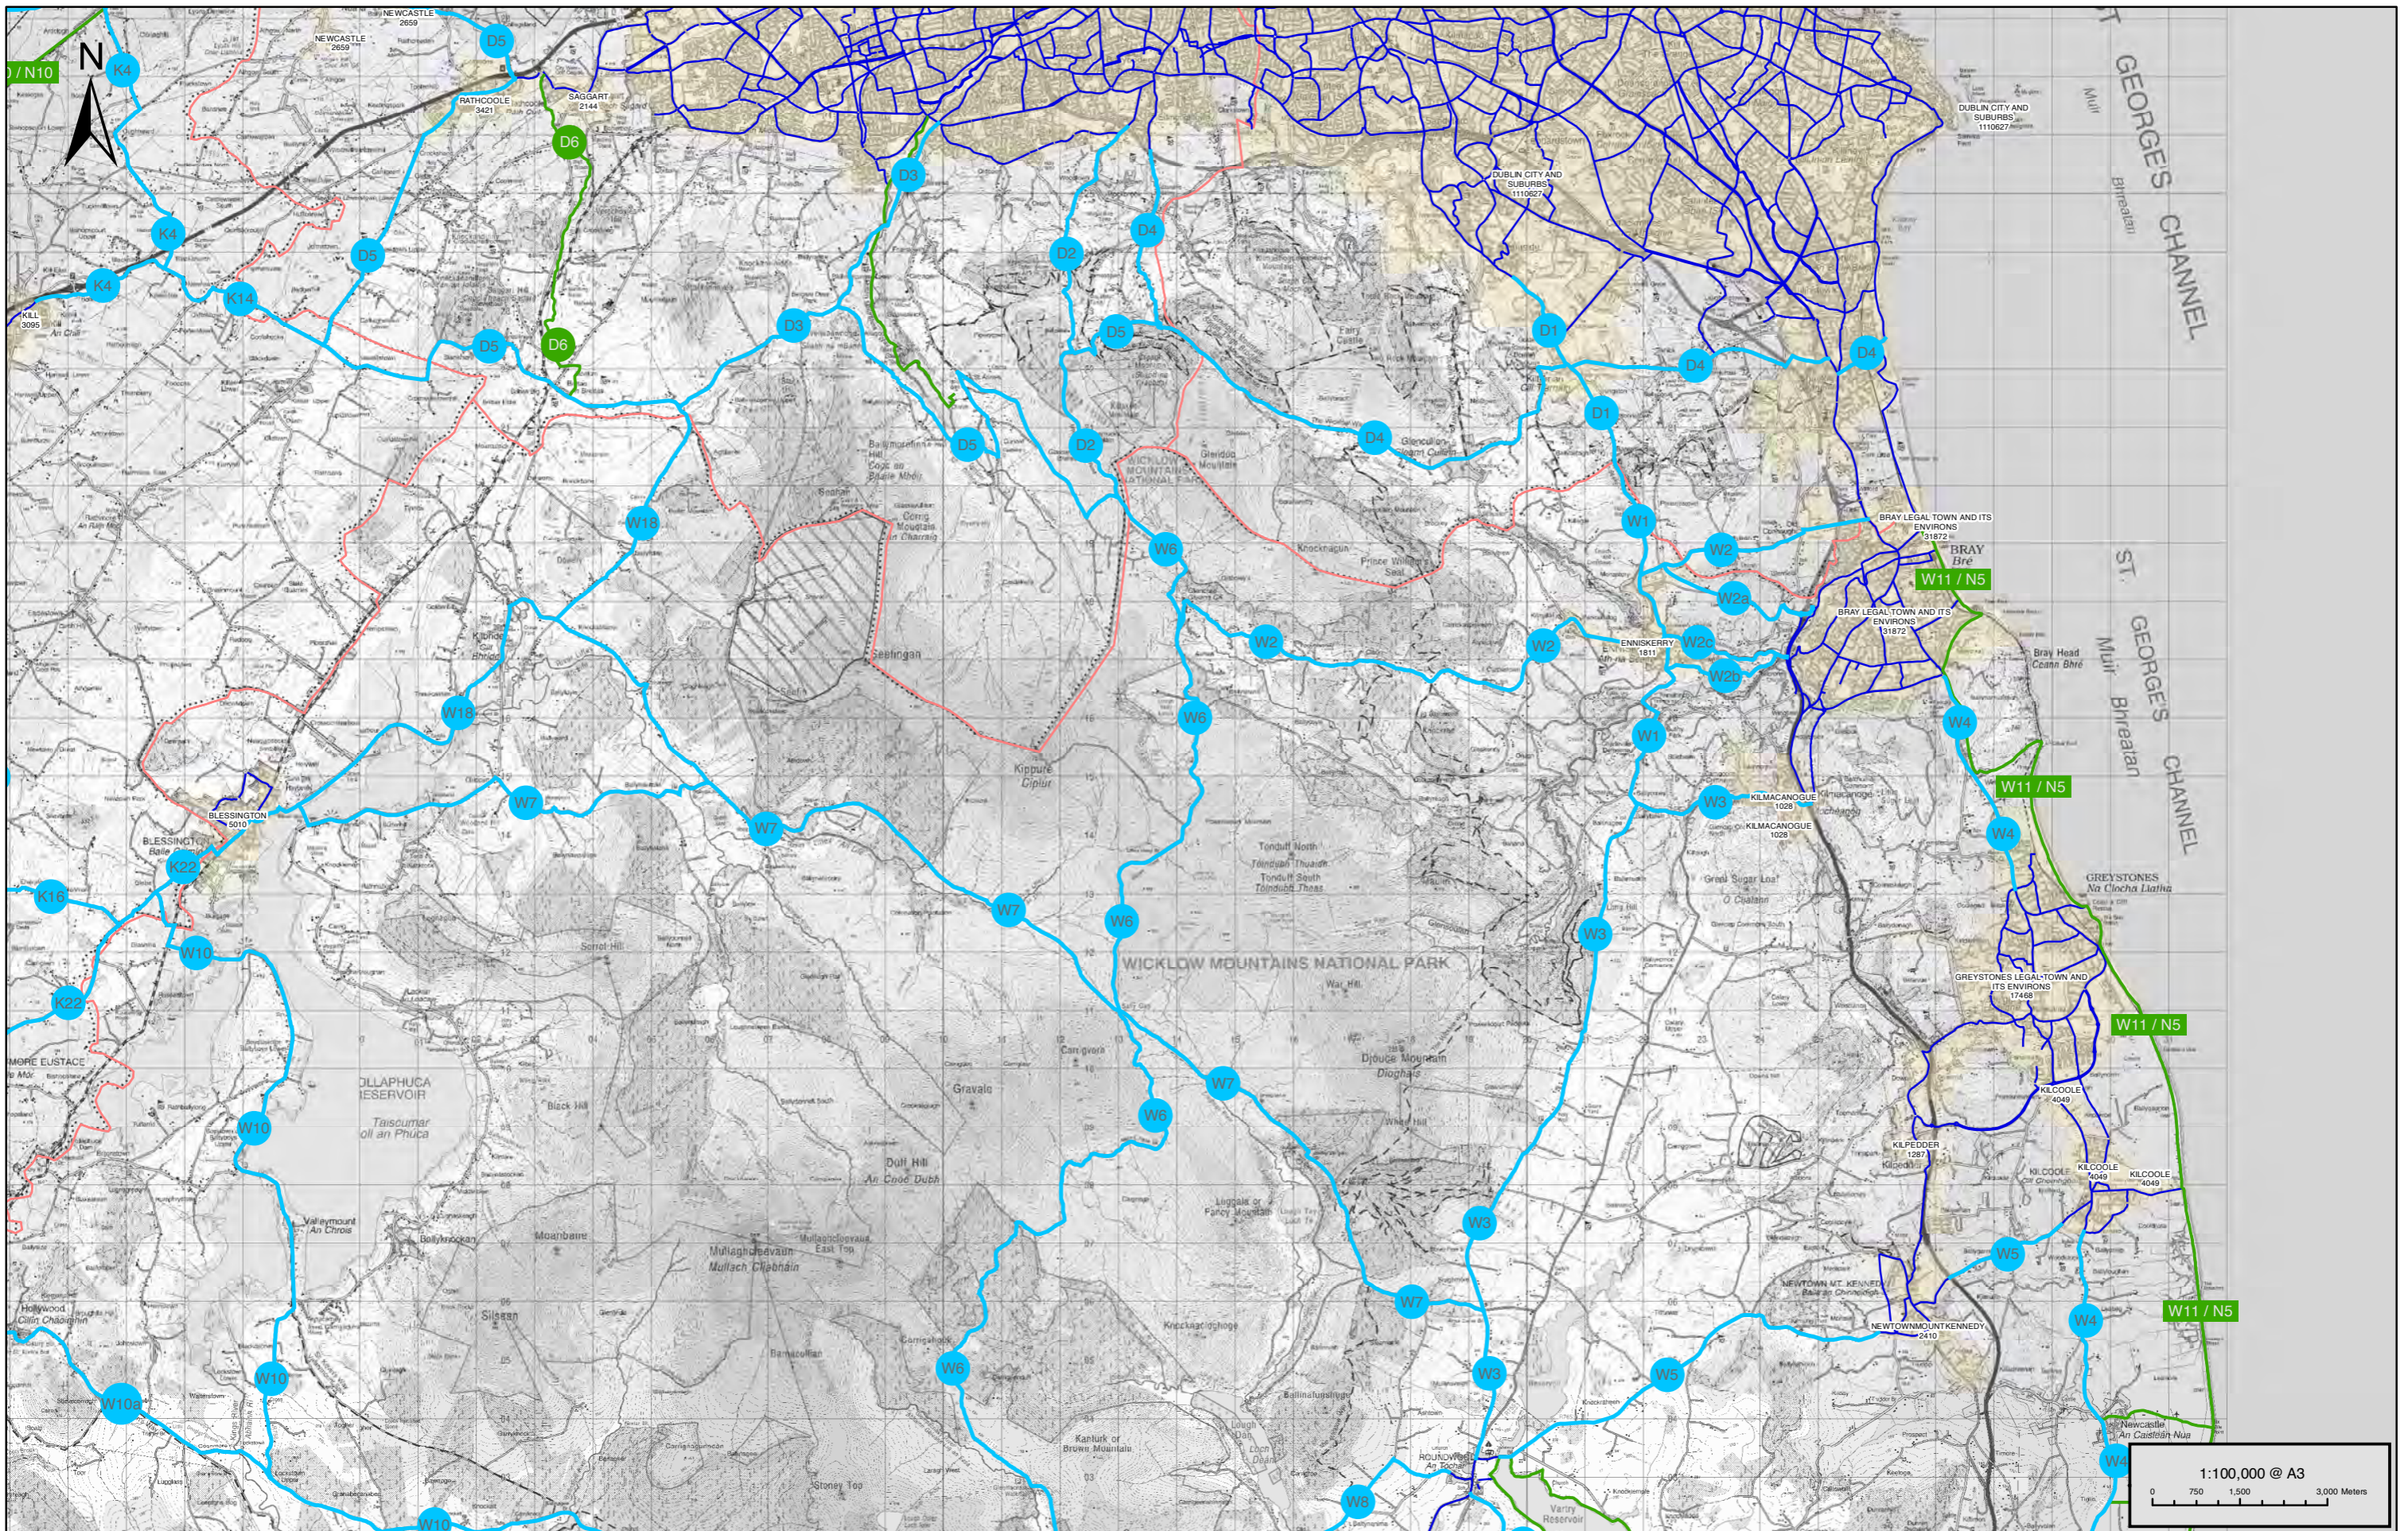

Project:
**CYCLE NETWORK PLAN FOR
THE GREATER DUBLIN AREA**

Title:
**INTER-URBAN CYCLE ROUTES
DUBLIN MOUNTAINS & NORTH WICKLOW
SHEET RN10**

Legend:

- Inter-Urban Routes
- Greenway
- Urban/Town Network
- County Council Boundaries

Udarás
Náisiúnta Iompair
National Transport Authority

AECOM

**Roughan &
O'Donovan**

Grand Canal House,
Upper Grand Canal Street,
Dublin 4

Tel: +353 (0)1 238 3100
Fax: +353 (0)1 238 3199
www.aecom.com