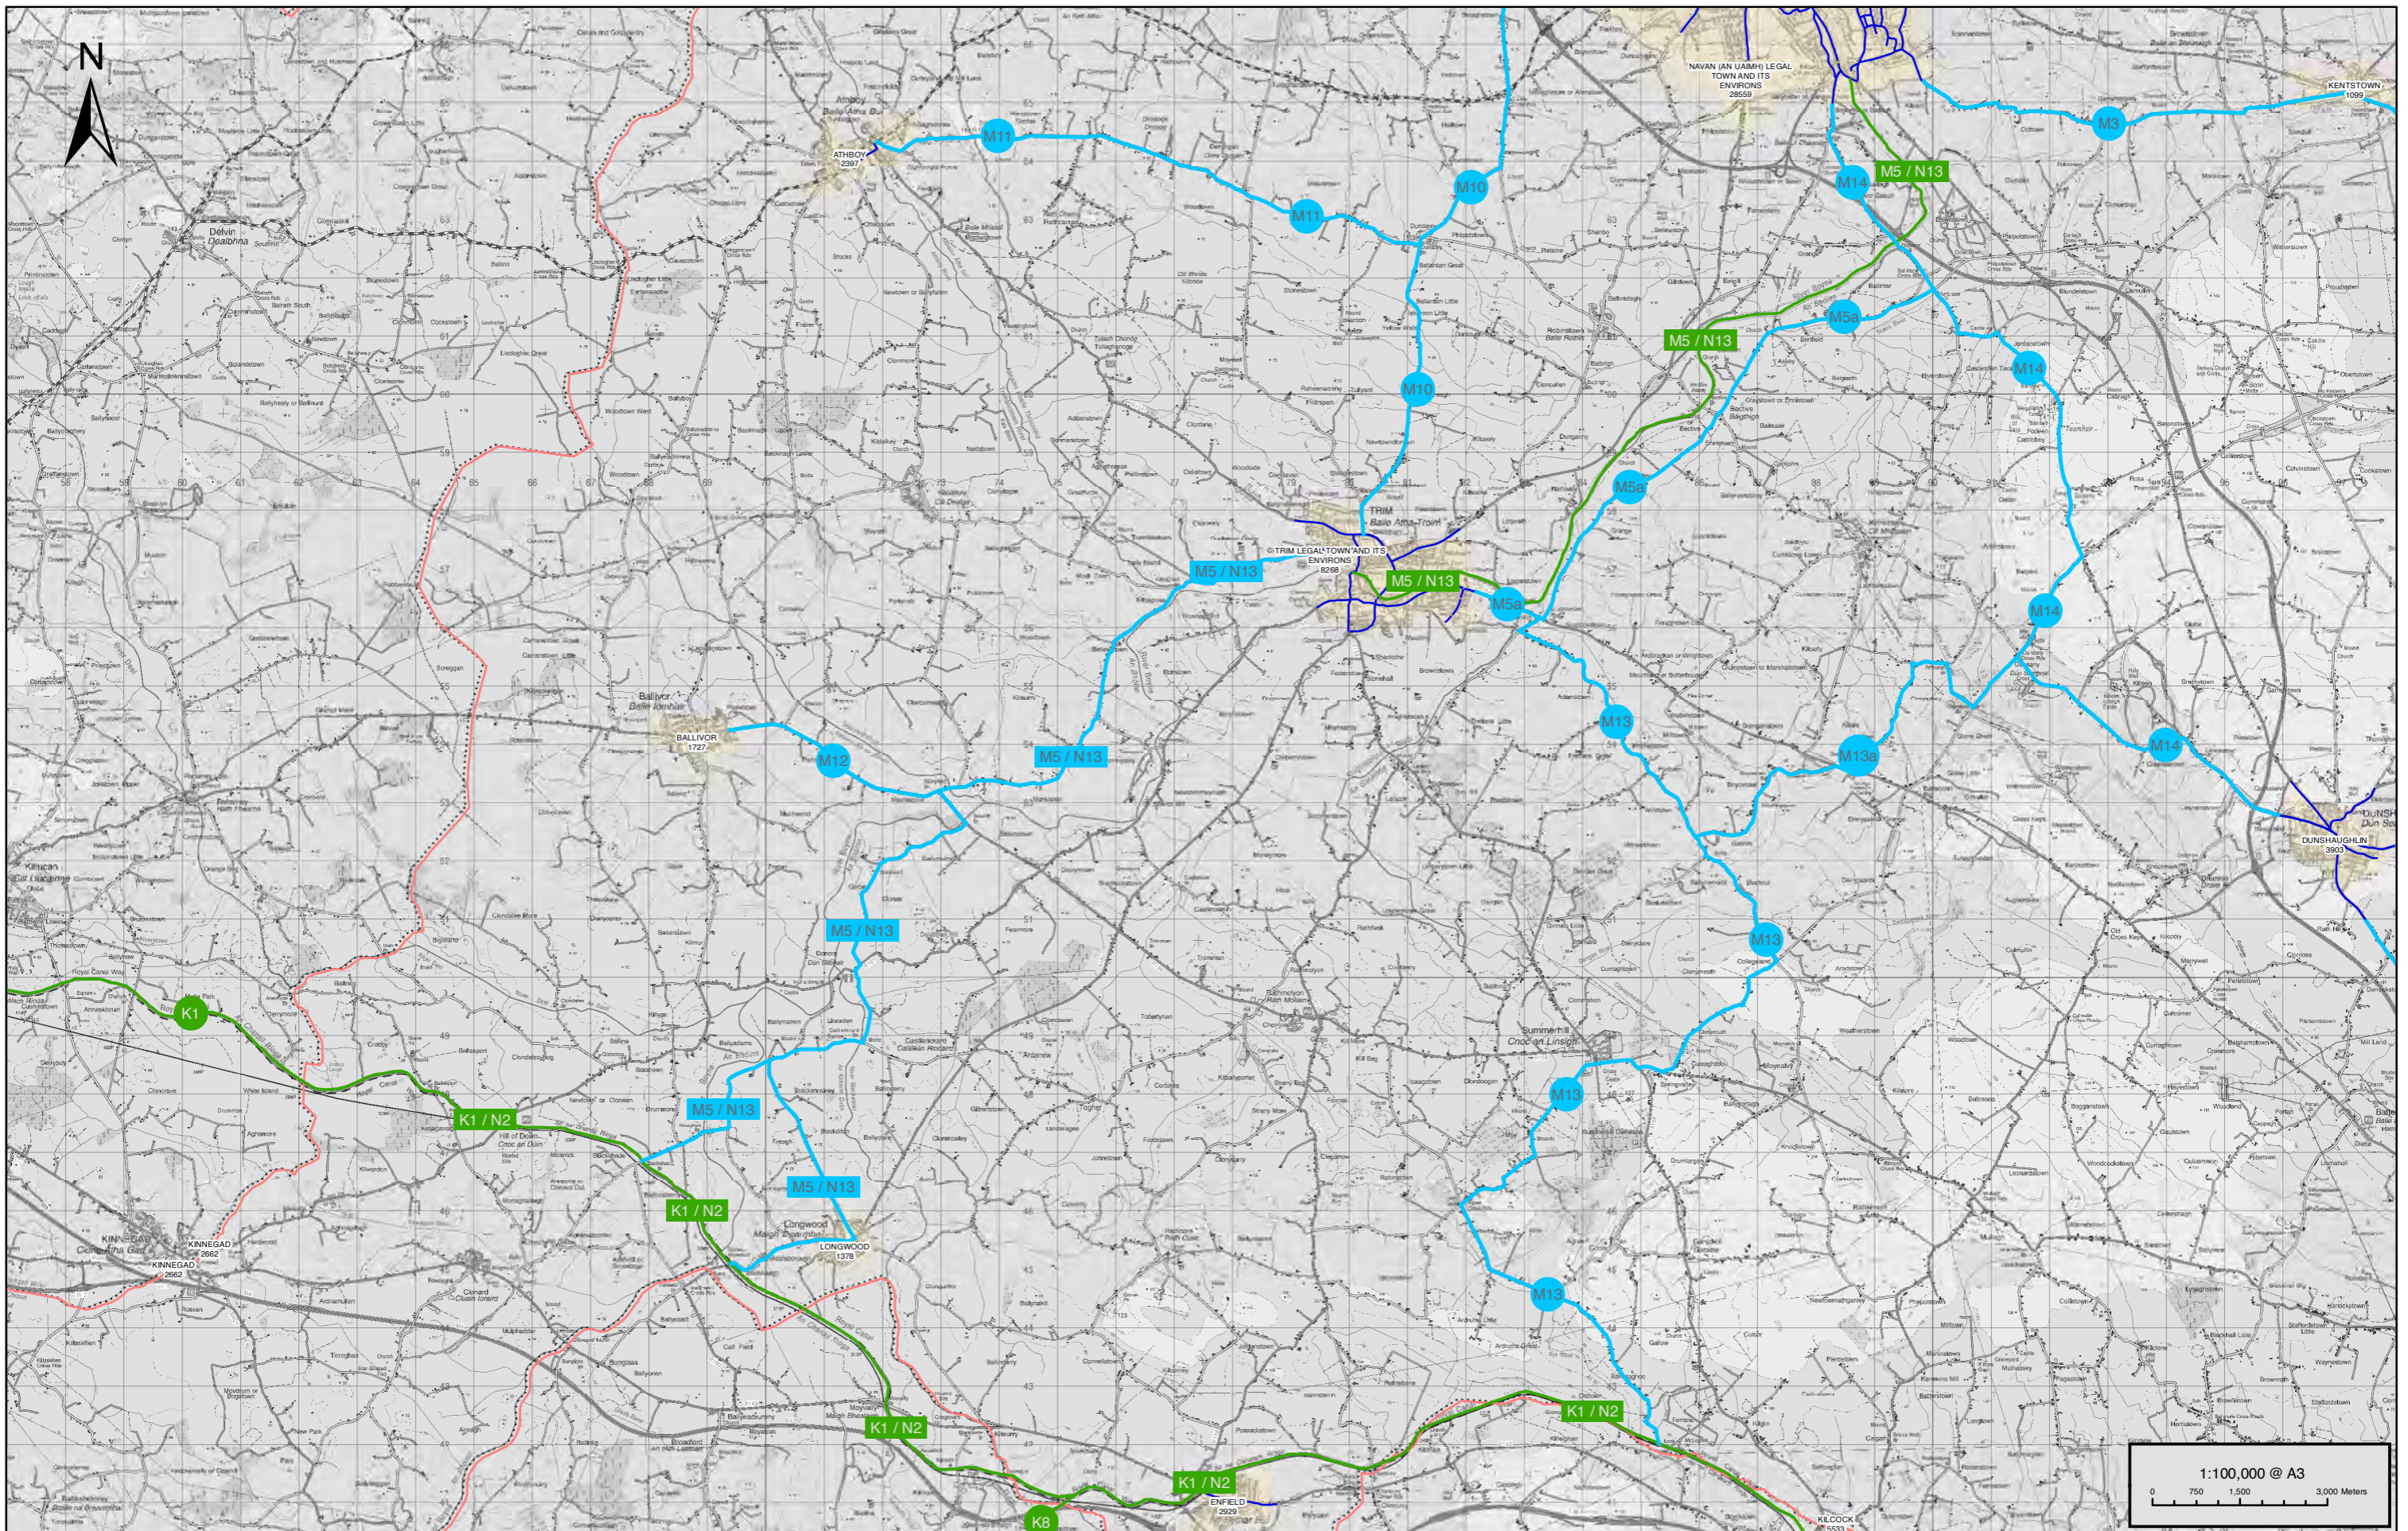

Project:
**CYCLE NETWORK PLAN FOR
 THE GREATER DUBLIN AREA**

Title:
**INTER-URBAN CYCLE ROUTES
 CENTRAL MEATH
 SHEET RN4**

Legend:

- Inter-Urban Routes
- Greenway
- Urban/Town Network
- County Council Boundaries