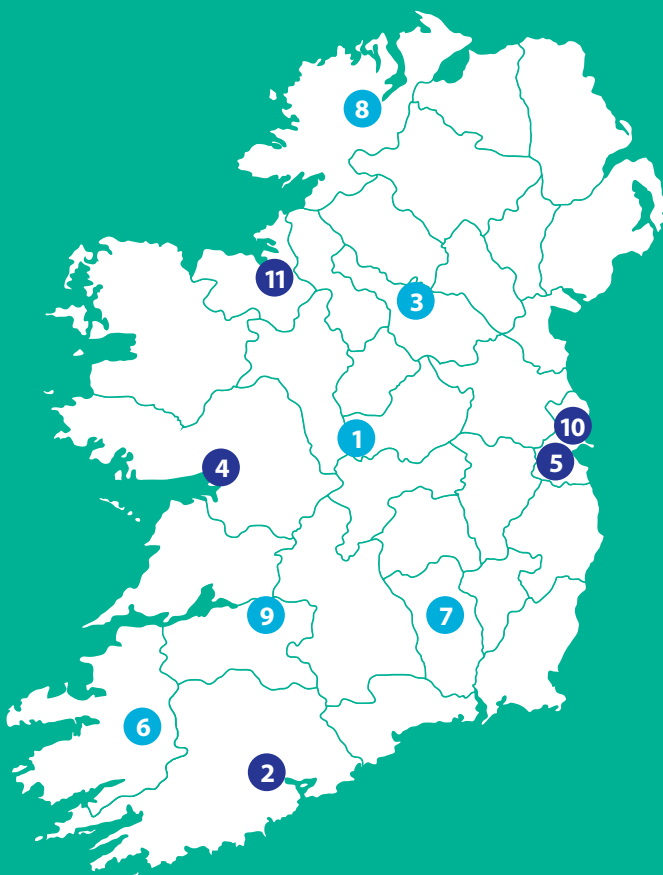

- 1. Athlone** Athlone Inspection Centre, N6 Centre, Dublin Road, Athlone, Co. Westmeath.  
[www.ncts.ie/athlone.html](http://www.ncts.ie/athlone.html)
- 2. Cork\*** Blarney Inspection Centre, Unit 13A, Blarney Business Park, Co. Cork.  
[www.ncts.ie/cork.html](http://www.ncts.ie/cork.html)
- 3. Cavan** Cavan Inspection Centre, Pullamore, Dublin Road, Cavan Town, Co. Cavan.  
[www.ncts.ie/cavan.html](http://www.ncts.ie/cavan.html)
- 4. Galway** Galway Inspection Centre, Marlin Commercial Park, Doughuise, Merlin Park, Galway.  
[www.ncts.ie/galway.html](http://www.ncts.ie/galway.html)
- 5. Tallaght** Greenhills Inspection Centre, Green hills Industrial Estate, Greenhills Road, Tallaght, Dublin 24.  
[www.ncts.ie/greenhills.html](http://www.ncts.ie/greenhills.html)
- 6. Killarney** Killarney Inspection Centre, Woodlands Commercial Park, Killarney, Co. Kerry.  
[www.ncts.ie/killarney.html](http://www.ncts.ie/killarney.html)
- 7. Kilkenny** Kilkenny Inspection Centre, Cillin Hill Business and Retail Park, Cillin Hill, Co. Kilkenny.  
[www.ncts.ie/kilkenny.html](http://www.ncts.ie/kilkenny.html)
- 8. Donegal** Letterkenny Inspection Centre, Dry Arch Business Park, Dromore Letterkenny, Co. Donegal.  
[www.ncts.ie/letterkenny.html](http://www.ncts.ie/letterkenny.html)
- 9. Tipperary** Limerick Inspection Centre, Eastway Business Park, Tipperary Road, Co. Tipperary.  
[www.ncts.ie/limerick.html](http://www.ncts.ie/limerick.html)
- 10. Swords** Northpoint Inspection Centre, Northpoint Business Park, Naul Road, Swords, Co. Dublin.  
[www.ncts.ie/northpoint.html](http://www.ncts.ie/northpoint.html)
- 11. Sligo\*** Sligo Inspection Centre, Dumiskabole, Old Sligo Road, Ballisodare, Co. Sligo.  
[www.ncts.ie/sligo.html](http://www.ncts.ie/sligo.html)

### Public Offices

- Swords
- Tallaght
- Galway
- Sligo
- or Cork