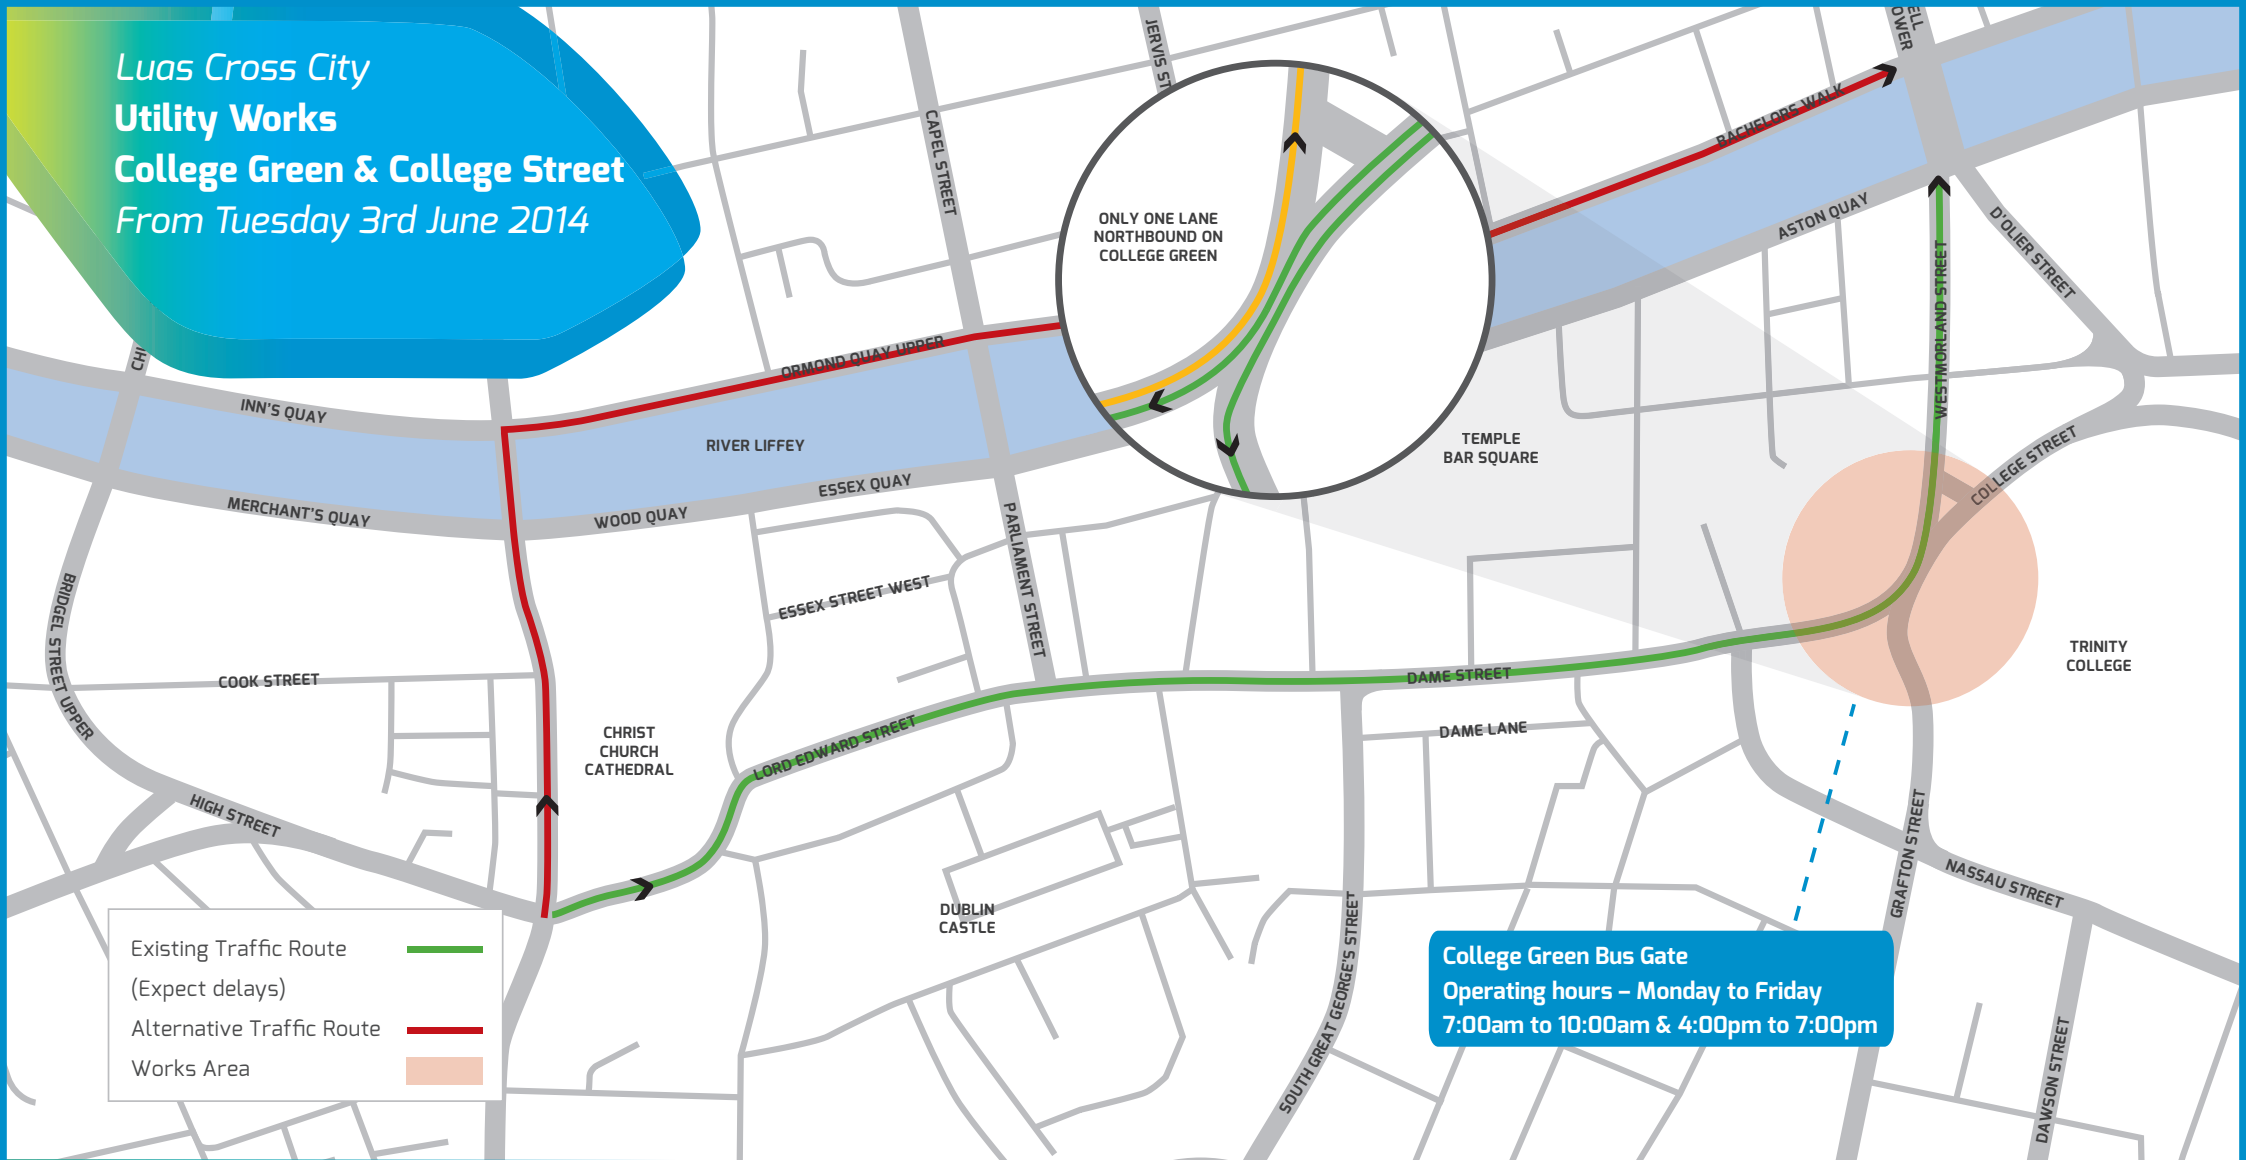

**Luas Cross City
Utility Works
College Green & College Street**
From Tuesday 3rd June 2014

- Existing Traffic Route (Expect delays) —
- Alternative Traffic Route —
- Works Area ○

College Green Bus Gate
Operating hours – Monday to Friday
7:00am to 10:00am & 4:00pm to 7:00pm

COLLEGE GREEN TRAFFIC RESTRICTIONS

Utility works associated with Luas Cross City will commence in the College Green area on Tuesday 3rd June 2014.

To facilitate these works, one northbound traffic lane will be closed for a number of months commencing on the 3rd of June.

P Road users wishing to access car parks and businesses in the College Green area can continue to do so. Road users that currently travel THROUGH this area to access other parts of the city centre are requested to use other approaches, or to use the alternative route shown above.

All traffic should continue to observe the bus gate regulation times currently in place - from Monday to Friday, 7am to 10am and from 4pm to 7pm.

w: www.luascrosscity.ie

e: info@luascrosscity.ie

t: 1800 30 36 53