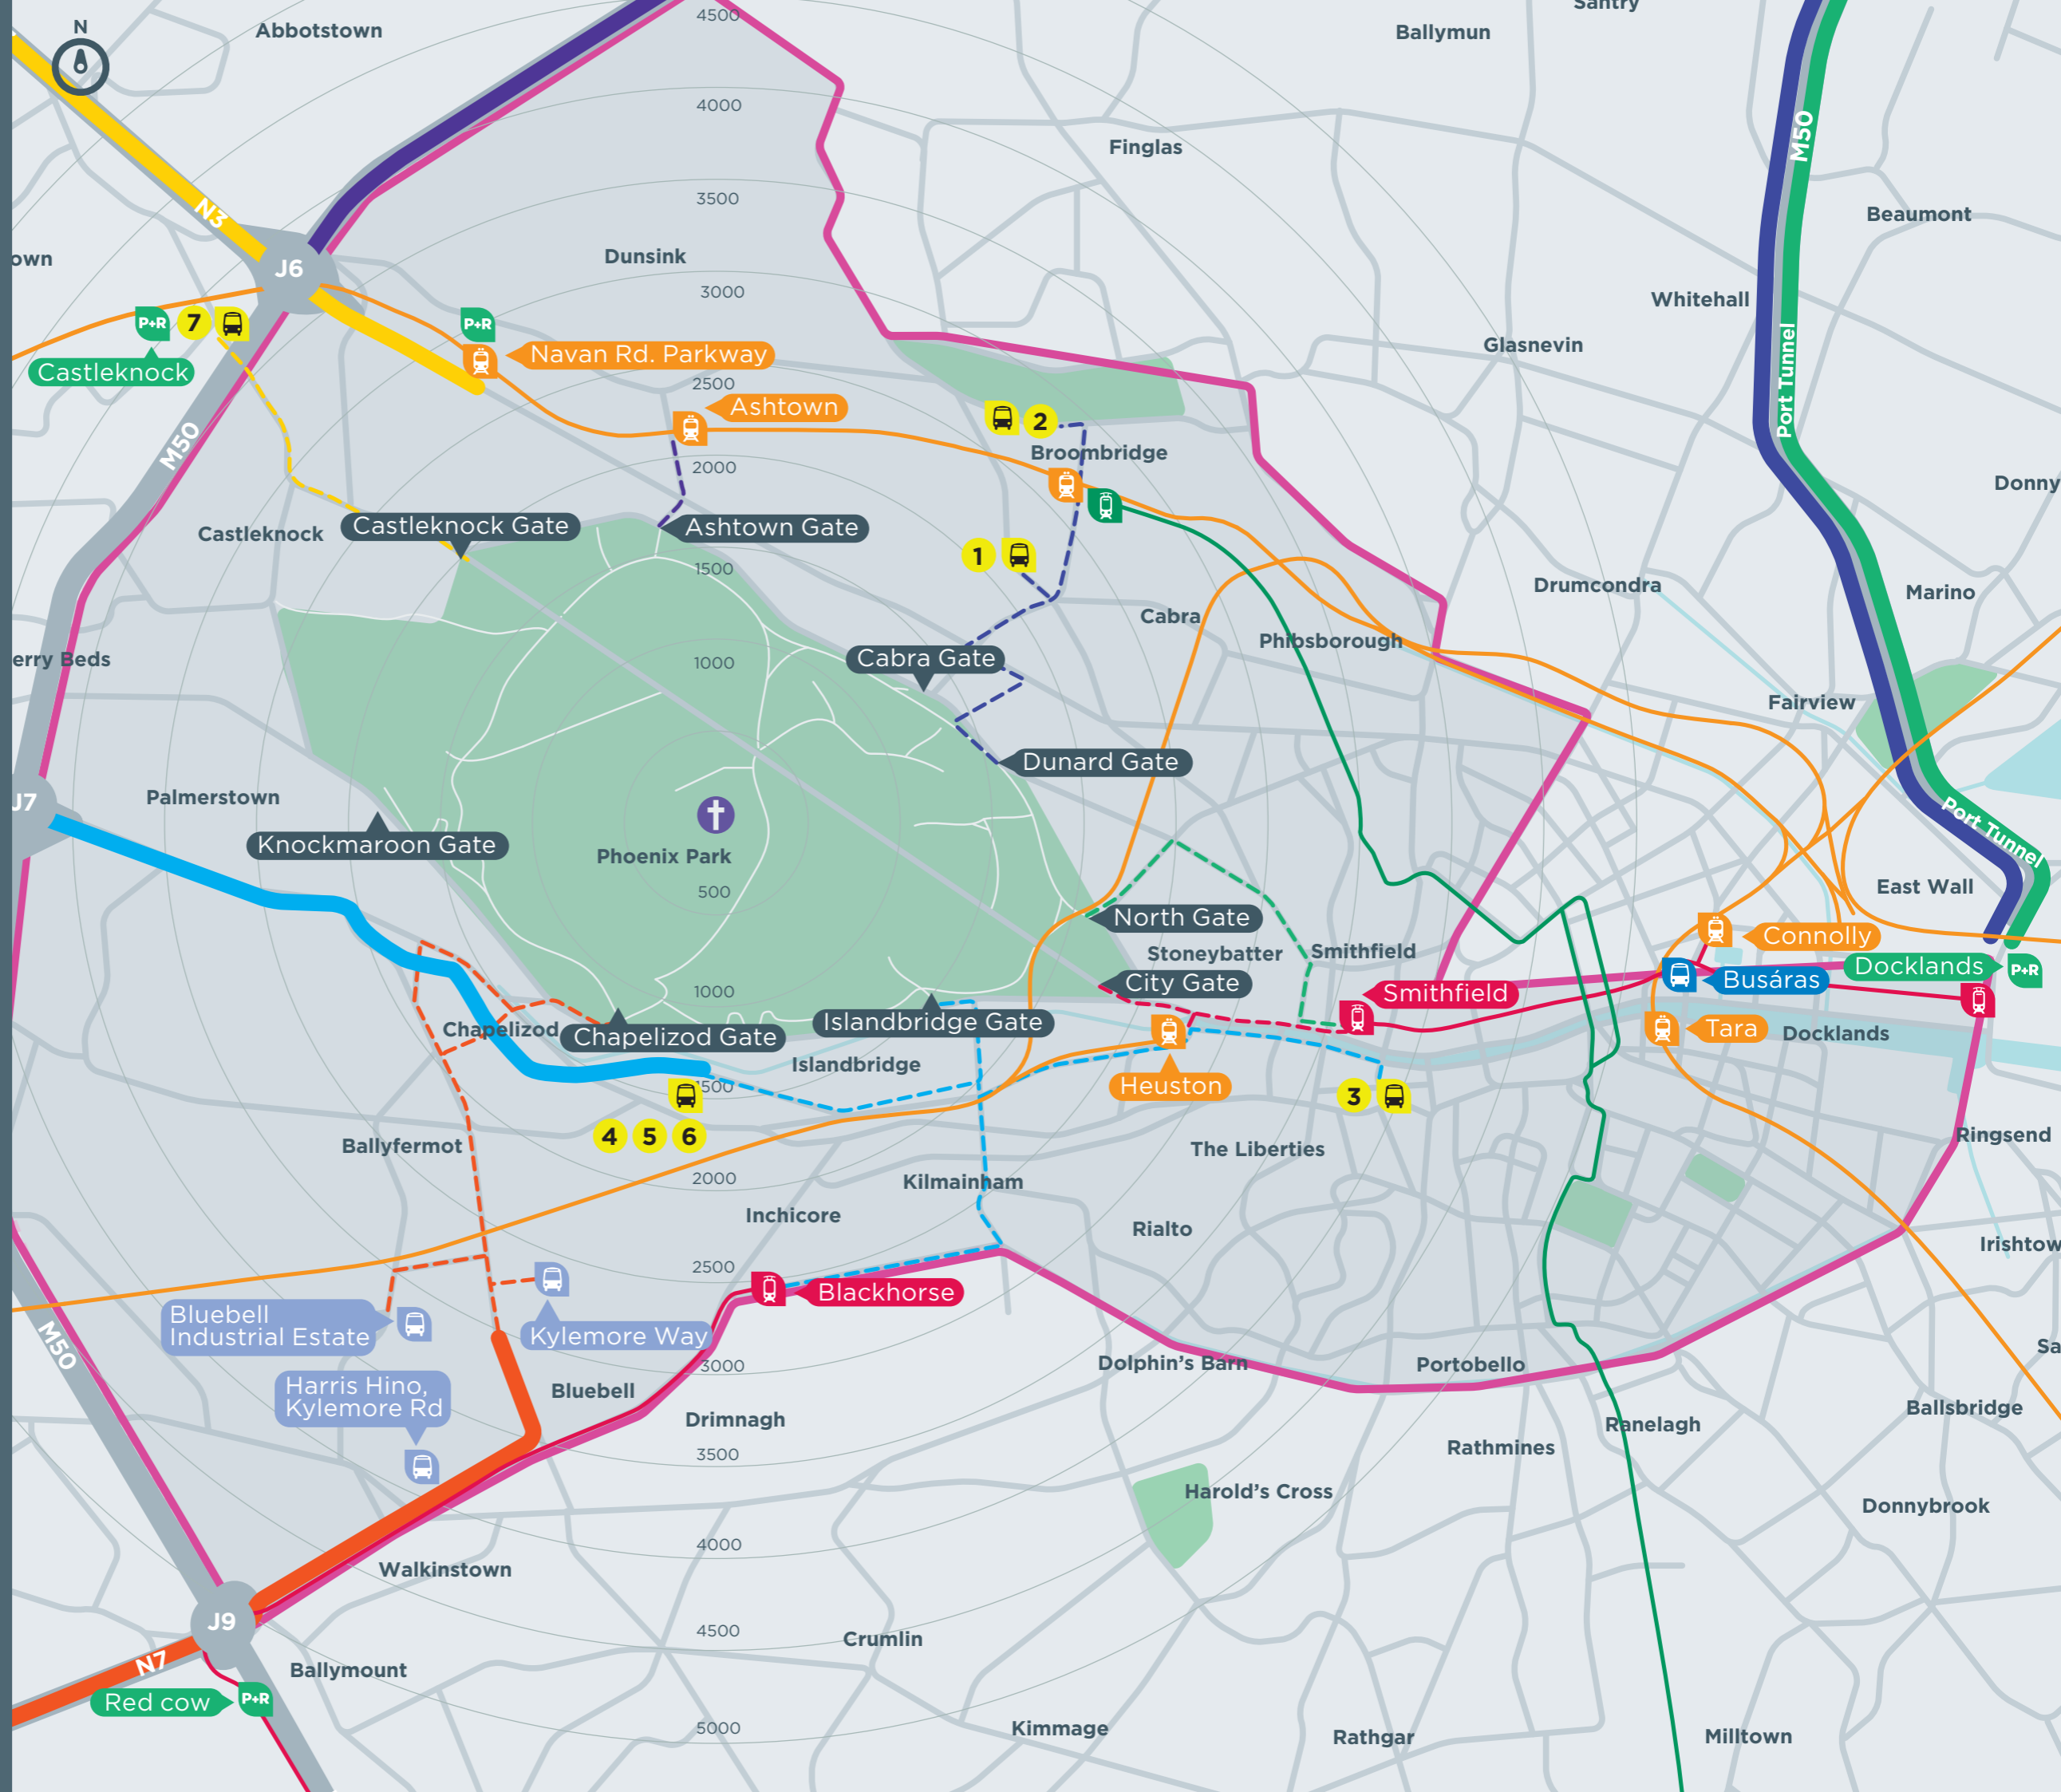

TRAVEL OPTIONS AND SERVICES FOR:
PHOENIX PARK VISIT OF POPE FRANCIS
AUGUST 2018

PUBLIC TRANSPORT ROUTES

-  Dublin Bus Hub
-  Bus Éireann Bus Station
-  Coach Parks
-  Park and Ride
-  Rail Station
-  Luas Red Line
(No service running between Blackhorse and Smithfield)
-  Luas Green Line
-  Controlled Access Area

WALKING ROUTES

-  Green Route
-  Navy Route
-  Purple Route
-  Yellow Route
-  Blue Route
-  Orange Route
-  Red Route

TRAFFIC ROUTES

-  Green Route
-  Navy Route
-  Purple Route
-  Yellow Route
-  Blue Route
-  Orange Route
-  Red Route

(Details on individual routes overleaf)

For more transport information visit transportforireland.ie

TRAVEL OPTIONS AND SERVICES FOR:

PHOENIX PARK VISIT OF POPE FANCIS GDA MAP

AUGUST 2018

- PUBLIC TRANSPORT ROUTES**
-  Dublin Bus Hub
 -  Bus Éireann Bus Station
 -  Coach Parks
 -  Park and Ride
 -  Rail Station
 -  Luas Red Line
(No service running between Blackhorse and Smithfield)
 -  Luas Green Line
 -  Controlled Access Area
- TRAFFIC ROUTES**
-  Green Route
 -  Navy Route
 -  Purple Route
 -  Yellow Route
 -  Blue Route
 -  Orange Route
 -  Red Route
- (Details on individual routes overleaf)*