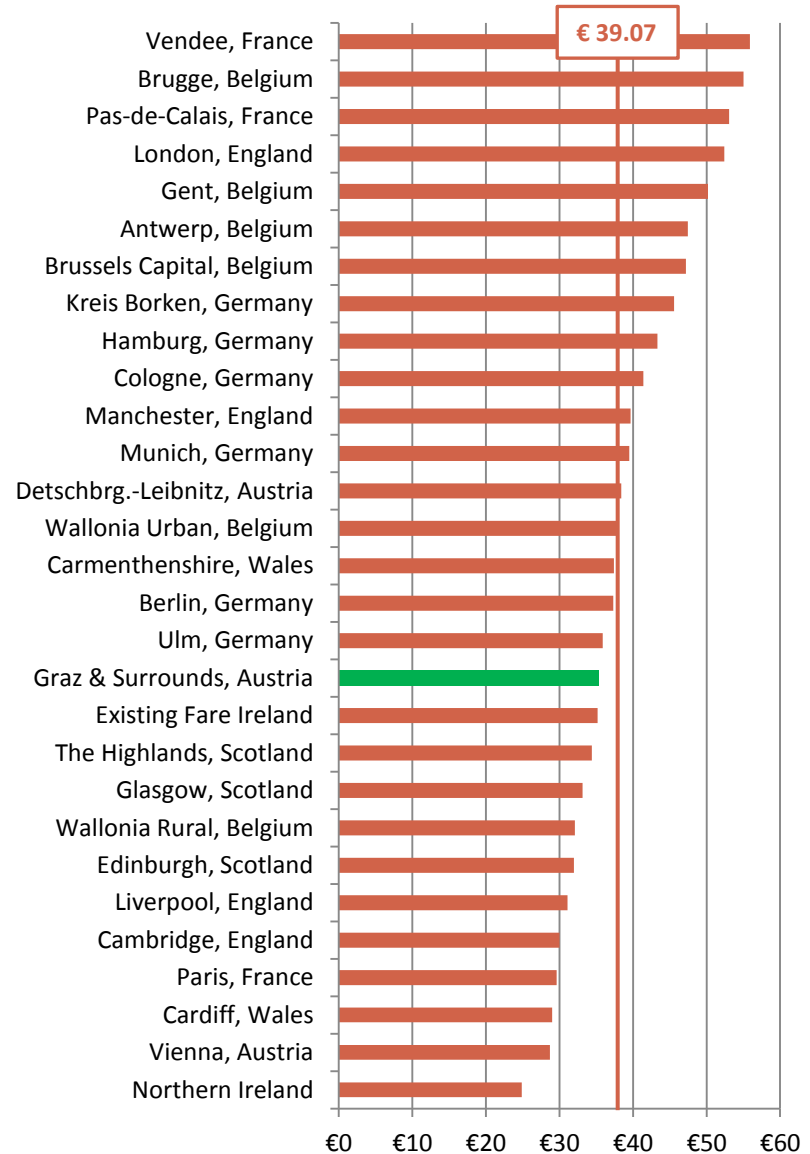

Standard Time – 10 km Two Passengers

Standard Time: Ireland €15.80 Benchmarked Average € 19.92

Premium Time - 10 km Two Passengers

Premium Time: Ireland €19.00 Benchmarked Average € 21.61

MEDIUM DISTANCE: 10 KM – IRELAND IS BELOW AVERAGE
 BY 18% (S) TO 12% (P)

Standard Time – 15 km Two Passengers

Standard Time: Ireland €21.40 Benchmarked Average € 27.17

Premium Time - 15 km Two Passengers

Premium Time: Ireland €26.40 Benchmarked Average € 30.27

LONGER DISTANCE: 15 KM – IRELAND IS BELOW AVERAGE
 BY 21% (S) TO 13% (P)

Standard Time – 20 km Two Passengers

Premium Time - 20 km Two Passengers

Standard Time: Ireland €29.00 Benchmarked Average € 35.30

Premium Time: Ireland €35.20 Benchmarked Average € 39.07

LONGER DISTANCE: 20 KM – IRELAND IS BELOW AVERAGE
 BY 18% (S) TO 10% (P)