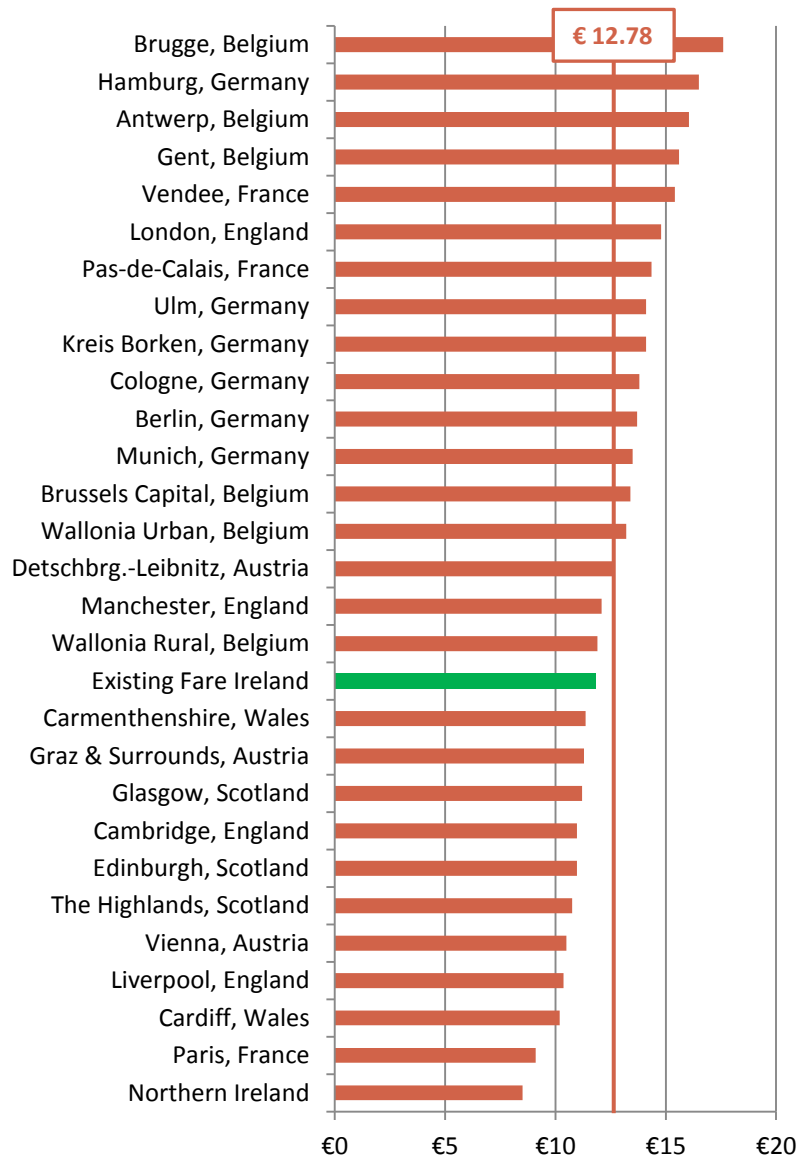

Standard Time - 2 km Two Passengers

Standard Time: Ireland €6.60 Benchmarked Average € 6.56

Premium Time - 2 km Two Passengers

Premium Time: Ireland €7.40 Benchmarked Average € 7.56

SHORT DISTANCE: 2 KM – IRELAND IS AVERAGE

Standard Time – 5 km Two Passengers

Standard Time: Ireland €10.00 Benchmarked Average € 11.17

Premium Time - 5 km Two Passengers

Premium Time: Ireland €11.80 Benchmarked Average € 12.78

**MEDIUM DISTANCE: 5 KM – IRELAND IS BELOW AVERAGE
 BY 10% (S) TO 8% (P)**

Standard Time – 10 km Two Passengers

Standard Time: Ireland €15.80 Benchmarked Average € 19.92

Premium Time - 10 km Two Passengers

Premium Time: Ireland €19.00 Benchmarked Average € 21.61

MEDIUM DISTANCE: 10 KM – IRELAND IS BELOW AVERAGE
 BY 18% (S) TO 12% (P)