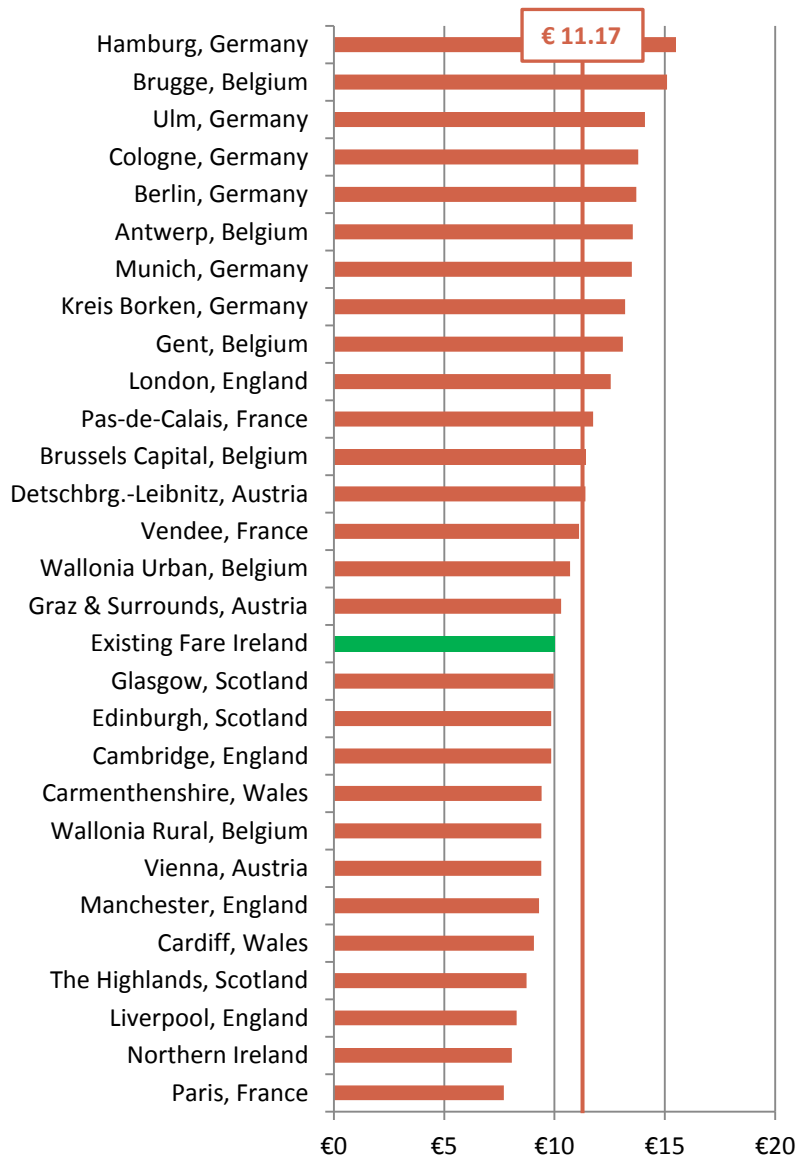

Standard Time - 1 km Two Passengers

Standard Time: Ireland €5.40 Benchmarked Average € 5.19

Premium Time - 1 km Two Passengers

Premium Time: Ireland €6.00 Benchmarked Average € 6.00

SHORT DISTANCE: 1 KM – IRELAND IS AVERAGE

Standard Time - 2 km Two Passengers

Standard Time: Ireland €6.60 Benchmarked Average € 6.56

Premium Time - 2 km Two Passengers

Premium Time: Ireland €7.40 Benchmarked Average € 7.56

SHORT DISTANCE: 2 KM – IRELAND IS AVERAGE

Standard Time – 5 km Two Passengers

Standard Time: Ireland €10.00 Benchmarked Average € 11.17

Premium Time - 5 km Two Passengers

Premium Time: Ireland €11.80 Benchmarked Average € 12.78

**MEDIUM DISTANCE: 5 KM – IRELAND IS BELOW AVERAGE
 BY 10% (S) TO 8% (P)**

Standard Time – 10 km Two Passengers

Standard Time: Ireland €15.80 Benchmarked Average € 19.92

Premium Time - 10 km Two Passengers

Premium Time: Ireland €19.00 Benchmarked Average € 21.61

MEDIUM DISTANCE: 10 KM – IRELAND IS BELOW AVERAGE
 BY 18% (S) TO 12% (P)