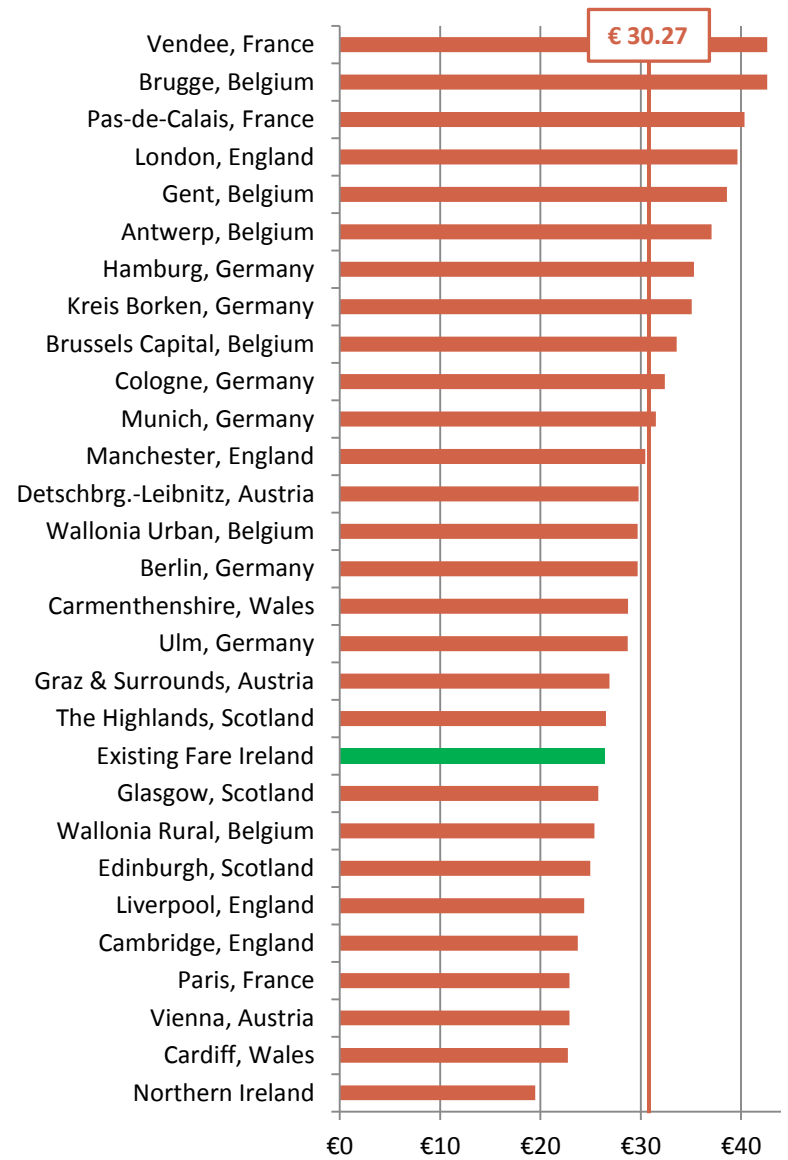

Standard Time – 5 km Two Passengers

Standard Time: Ireland €10.00 Benchmarked Average € 11.17

Premium Time - 5 km Two Passengers

Premium Time: Ireland €11.80 Benchmarked Average € 12.78

**MEDIUM DISTANCE: 5 KM – IRELAND IS BELOW AVERAGE
 BY 10% (S) TO 8% (P)**

Standard Time – 10 km Two Passengers

Standard Time: Ireland €15.80 Benchmarked Average € 19.92

Premium Time - 10 km Two Passengers

Premium Time: Ireland €19.00 Benchmarked Average € 21.61

MEDIUM DISTANCE: 10 KM – IRELAND IS BELOW AVERAGE
 BY 18% (S) TO 12% (P)

Standard Time – 15 km Two Passengers

Standard Time: Ireland €21.40 Benchmarked Average € 27.17

Premium Time - 15 km Two Passengers

Premium Time: Ireland €26.40 Benchmarked Average € 30.27

LONGER DISTANCE: 15 KM – IRELAND IS BELOW AVERAGE
 BY 21% (S) TO 13% (P)

Standard Time – 20 km Two Passengers

Premium Time - 20 km Two Passengers

Standard Time: Ireland €29.00 Benchmarked Average € 35.30

Premium Time: Ireland €35.20 Benchmarked Average € 39.07

LONGER DISTANCE: 20 KM – IRELAND IS BELOW AVERAGE
 BY 18% (S) TO 10% (P)