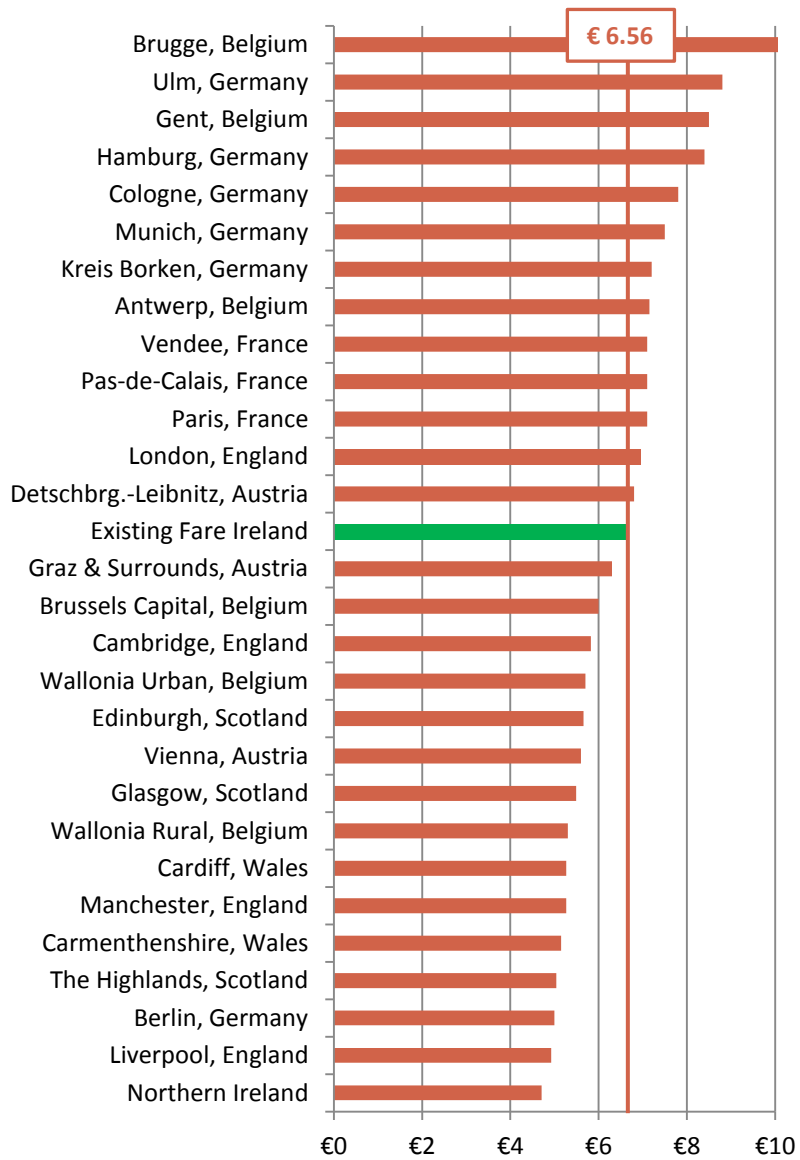

Baineann an chomparáid le haistir le linn am caighdeánach (uaireanta lae) agus le linn am breise (tráthnóna/oíche/deireadh seachtaine).

Déantar comparáid idir aistir sna hachair seo a leanas: 1km; 2km; 5km; 10km; 15km agus 20km.

Standard Time - 1 km Two Passengers

Standard Time: Ireland €5.40 Benchmarked Average € 5.19

Premium Time - 1 km Two Passengers

Premium Time: Ireland €6.00 Benchmarked Average € 6.00

SHORT DISTANCE: 1 KM – IRELAND IS AVERAGE

Standard Time - 2 km Two Passengers

Standard Time: Ireland €6.60 Benchmarked Average € 6.56

Premium Time - 2 km Two Passengers

Premium Time: Ireland €7.40 Benchmarked Average € 7.56

SHORT DISTANCE: 2 KM – IRELAND IS AVERAGE

Standard Time – 5 km Two Passengers

Standard Time: Ireland €10.00 Benchmarked Average € 11.17

Premium Time - 5 km Two Passengers

Premium Time: Ireland €11.80 Benchmarked Average € 12.78

**MEDIUM DISTANCE: 5 KM – IRELAND IS BELOW AVERAGE
 BY 10% (S) TO 8% (P)**