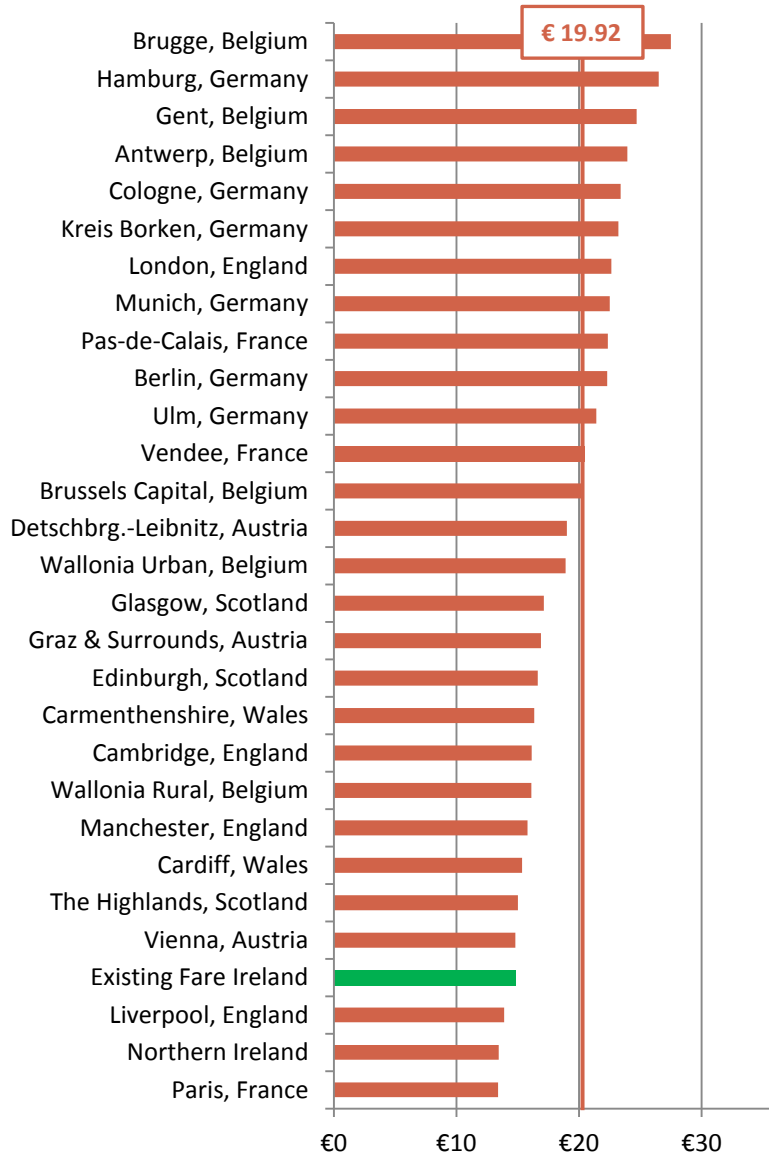

Standard Time - 2 km Two Passengers

Standard Time: Ireland €6.60 Benchmarked Average € 6.56

Premium Time - 2 km Two Passengers

Premium Time: Ireland €7.40 Benchmarked Average € 7.56

SHORT DISTANCE: 2 KM – IRELAND IS AVERAGE

Standard Time – 5 km Two Passengers

Standard Time: Ireland €10.00 Benchmarked Average € 11.17

Premium Time - 5 km Two Passengers

Premium Time: Ireland €11.80 Benchmarked Average € 12.78

**MEDIUM DISTANCE: 5 KM – IRELAND IS BELOW AVERAGE
 BY 10% (S) TO 8% (P)**

Standard Time – 10 km Two Passengers

Standard Time: Ireland €15.80 Benchmarked Average € 19.92

Premium Time - 10 km Two Passengers

Premium Time: Ireland €19.00 Benchmarked Average € 21.61

MEDIUM DISTANCE: 10 KM – IRELAND IS BELOW AVERAGE
 BY 18% (S) TO 12% (P)

Standard Time – 15 km Two Passengers

Standard Time: Ireland €21.40 Benchmarked Average € 27.17

Premium Time - 15 km Two Passengers

Premium Time: Ireland €26.40 Benchmarked Average € 30.27

LONGER DISTANCE: 15 KM – IRELAND IS BELOW AVERAGE
 BY 21% (S) TO 13% (P)