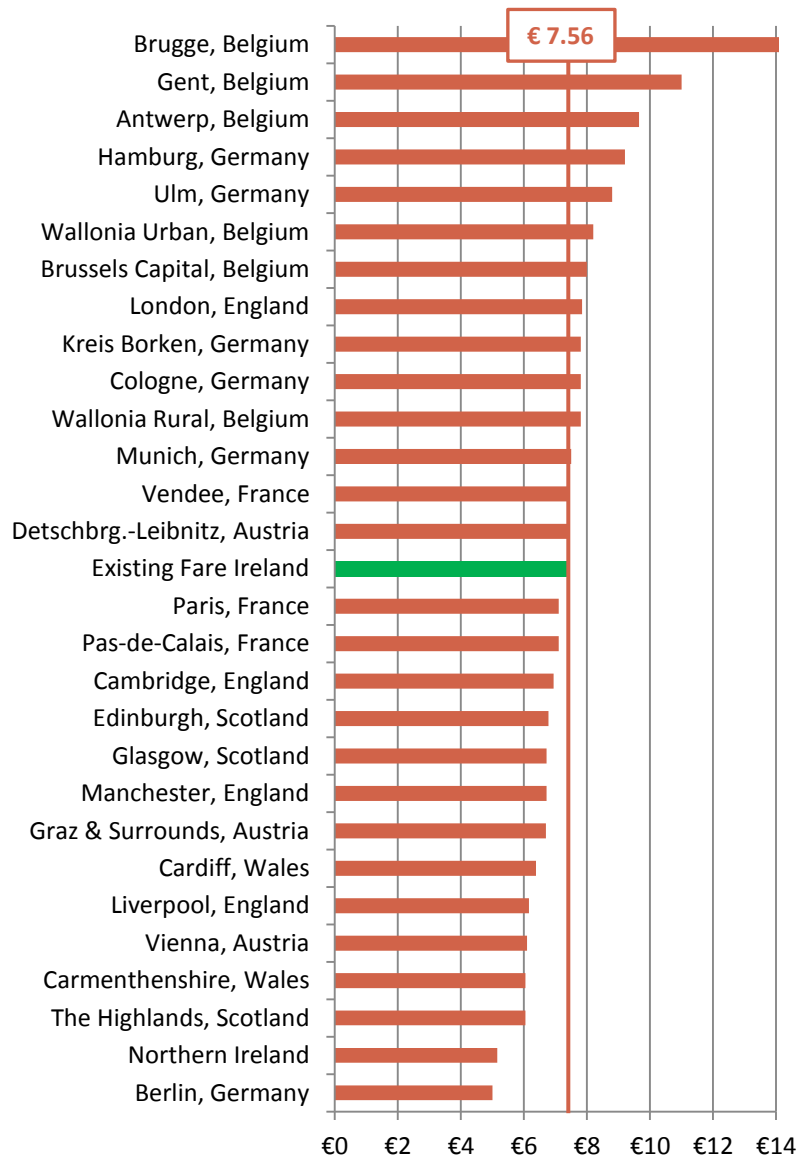

Baineann an chomparáid le haistir le linn am caighdeánach (uaireanta lae) agus le linn am breise (tráthnóna/oíche/deireadh seachtaine).

Déantar comparáid idir aistir sna hachair seo a leanas: 1km; 2km; 5km; 10km; 15km agus 20km.

Standard Time - 1 km Two Passengers

Standard Time: Ireland €5.40 Benchmarked Average € 5.19

Premium Time - 1 km Two Passengers

Premium Time: Ireland €6.00 Benchmarked Average € 6.00

SHORT DISTANCE: 1 KM – IRELAND IS AVERAGE

Standard Time - 2 km Two Passengers

Standard Time: Ireland €6.60 Benchmarked Average € 6.56

Premium Time - 2 km Two Passengers

Premium Time: Ireland €7.40 Benchmarked Average € 7.56

SHORT DISTANCE: 2 KM – IRELAND IS AVERAGE

Standard Time – 5 km Two Passengers

Standard Time: Ireland €10.00 Benchmarked Average € 11.17

Premium Time - 5 km Two Passengers

Premium Time: Ireland €11.80 Benchmarked Average € 12.78

**MEDIUM DISTANCE: 5 KM – IRELAND IS BELOW AVERAGE
 BY 10% (S) TO 8% (P)**