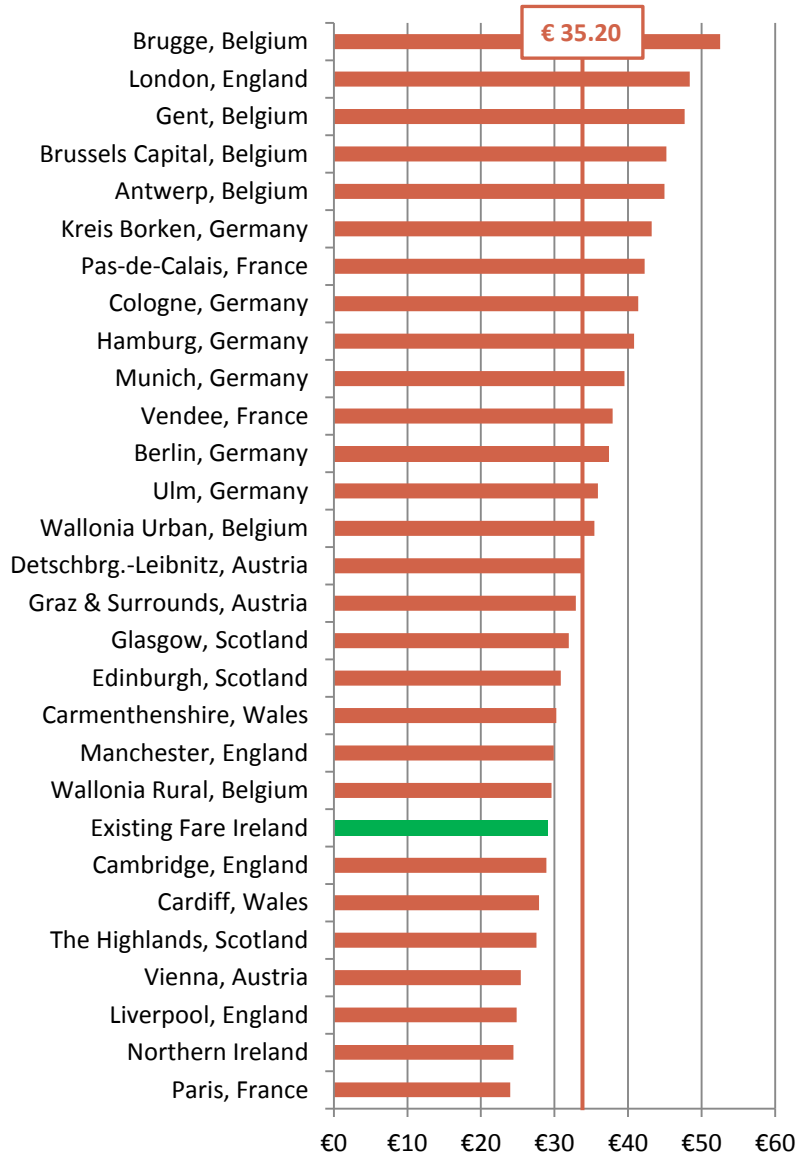

Standard Time – 5 km Two Passengers

Standard Time: Ireland €10.00 Benchmarked Average € 11.17

Premium Time - 5 km Two Passengers

Premium Time: Ireland €11.80 Benchmarked Average € 12.78

**MEDIUM DISTANCE: 5 KM – IRELAND IS BELOW AVERAGE
 BY 10% (S) TO 8% (P)**

Standard Time – 10 km Two Passengers

Standard Time: Ireland €15.80 Benchmarked Average € 19.92

Premium Time - 10 km Two Passengers

Premium Time: Ireland €19.00 Benchmarked Average € 21.61

MEDIUM DISTANCE: 10 KM – IRELAND IS BELOW AVERAGE
 BY 18% (S) TO 12% (P)

Standard Time – 15 km Two Passengers

Standard Time: Ireland €21.40 Benchmarked Average € 27.17

Premium Time - 15 km Two Passengers

Premium Time: Ireland €26.40 Benchmarked Average € 30.27

LONGER DISTANCE: 15 KM – IRELAND IS BELOW AVERAGE
 BY 21% (S) TO 13% (P)

Standard Time – 20 km Two Passengers

Premium Time - 20 km Two Passengers

Standard Time: Ireland €29.00 Benchmarked Average € 35.30

Premium Time: Ireland €35.20 Benchmarked Average € 39.07

LONGER DISTANCE: 20 KM – IRELAND IS BELOW AVERAGE
 BY 18% (S) TO 10% (P)