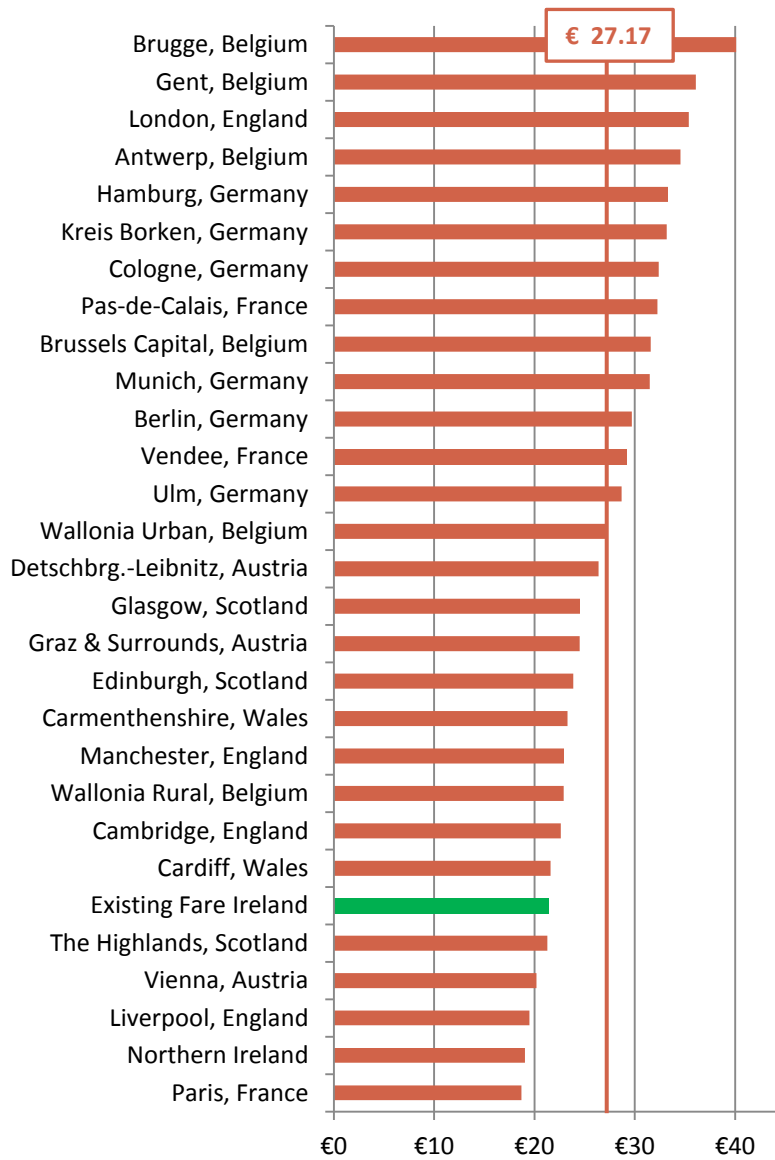

Standard Time – 5 km Two Passengers

Standard Time: Ireland €10.00 Benchmarked Average € 11.17

Premium Time - 5 km Two Passengers

Premium Time: Ireland €11.80 Benchmarked Average € 12.78

**MEDIUM DISTANCE: 5 KM – IRELAND IS BELOW AVERAGE
 BY 10% (S) TO 8% (P)**

Standard Time – 10 km Two Passengers

Standard Time: Ireland €15.80 Benchmarked Average € 19.92

Premium Time - 10 km Two Passengers

Premium Time: Ireland €19.00 Benchmarked Average € 21.61

MEDIUM DISTANCE: 10 KM – IRELAND IS BELOW AVERAGE
 BY 18% (S) TO 12% (P)

Standard Time – 15 km Two Passengers

Standard Time: Ireland €21.40 Benchmarked Average € 27.17

Premium Time - 15 km Two Passengers

Premium Time: Ireland €26.40 Benchmarked Average € 30.27

LONGER DISTANCE: 15 KM – IRELAND IS BELOW AVERAGE
 BY 21% (S) TO 13% (P)

Standard Time – 20 km Two Passengers

Premium Time - 20 km Two Passengers

Standard Time: Ireland €29.00 Benchmarked Average € 35.30

Premium Time: Ireland €35.20 Benchmarked Average € 39.07

LONGER DISTANCE: 20 KM – IRELAND IS BELOW AVERAGE
 BY 18% (S) TO 10% (P)