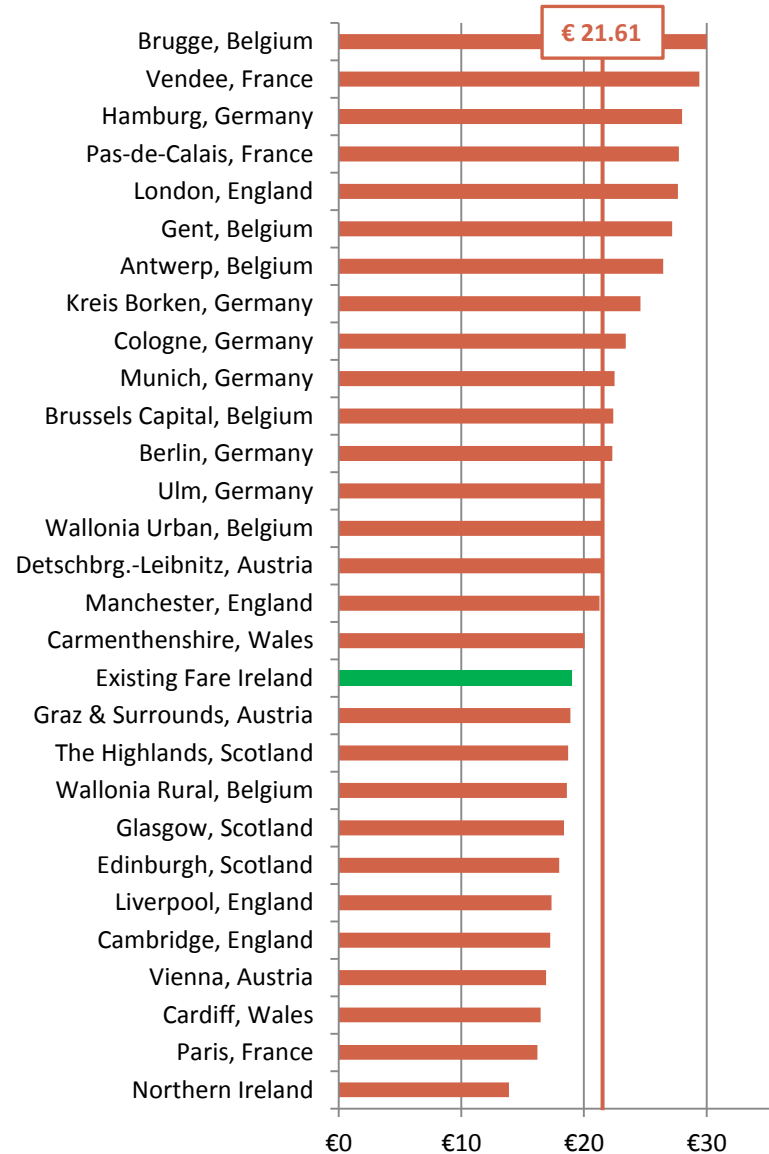

Standard Time - 2 km Two Passengers

Standard Time: Ireland €6.60 Benchmarked Average € 6.56

Premium Time - 2 km Two Passengers

Premium Time: Ireland €7.40 Benchmarked Average € 7.56

SHORT DISTANCE: 2 KM – IRELAND IS AVERAGE

Standard Time – 5 km Two Passengers

Standard Time: Ireland €10.00 Benchmarked Average € 11.17

Premium Time - 5 km Two Passengers

Premium Time: Ireland €11.80 Benchmarked Average € 12.78

**MEDIUM DISTANCE: 5 KM – IRELAND IS BELOW AVERAGE
 BY 10% (S) TO 8% (P)**

Standard Time – 10 km Two Passengers

Standard Time: Ireland €15.80 Benchmarked Average € 19.92

Premium Time - 10 km Two Passengers

Premium Time: Ireland €19.00 Benchmarked Average € 21.61

MEDIUM DISTANCE: 10 KM – IRELAND IS BELOW AVERAGE
 BY 18% (S) TO 12% (P)

Standard Time – 15 km Two Passengers

Standard Time: Ireland €21.40 Benchmarked Average € 27.17

Premium Time - 15 km Two Passengers

Premium Time: Ireland €26.40 Benchmarked Average € 30.27

LONGER DISTANCE: 15 KM – IRELAND IS BELOW AVERAGE
 BY 21% (S) TO 13% (P)