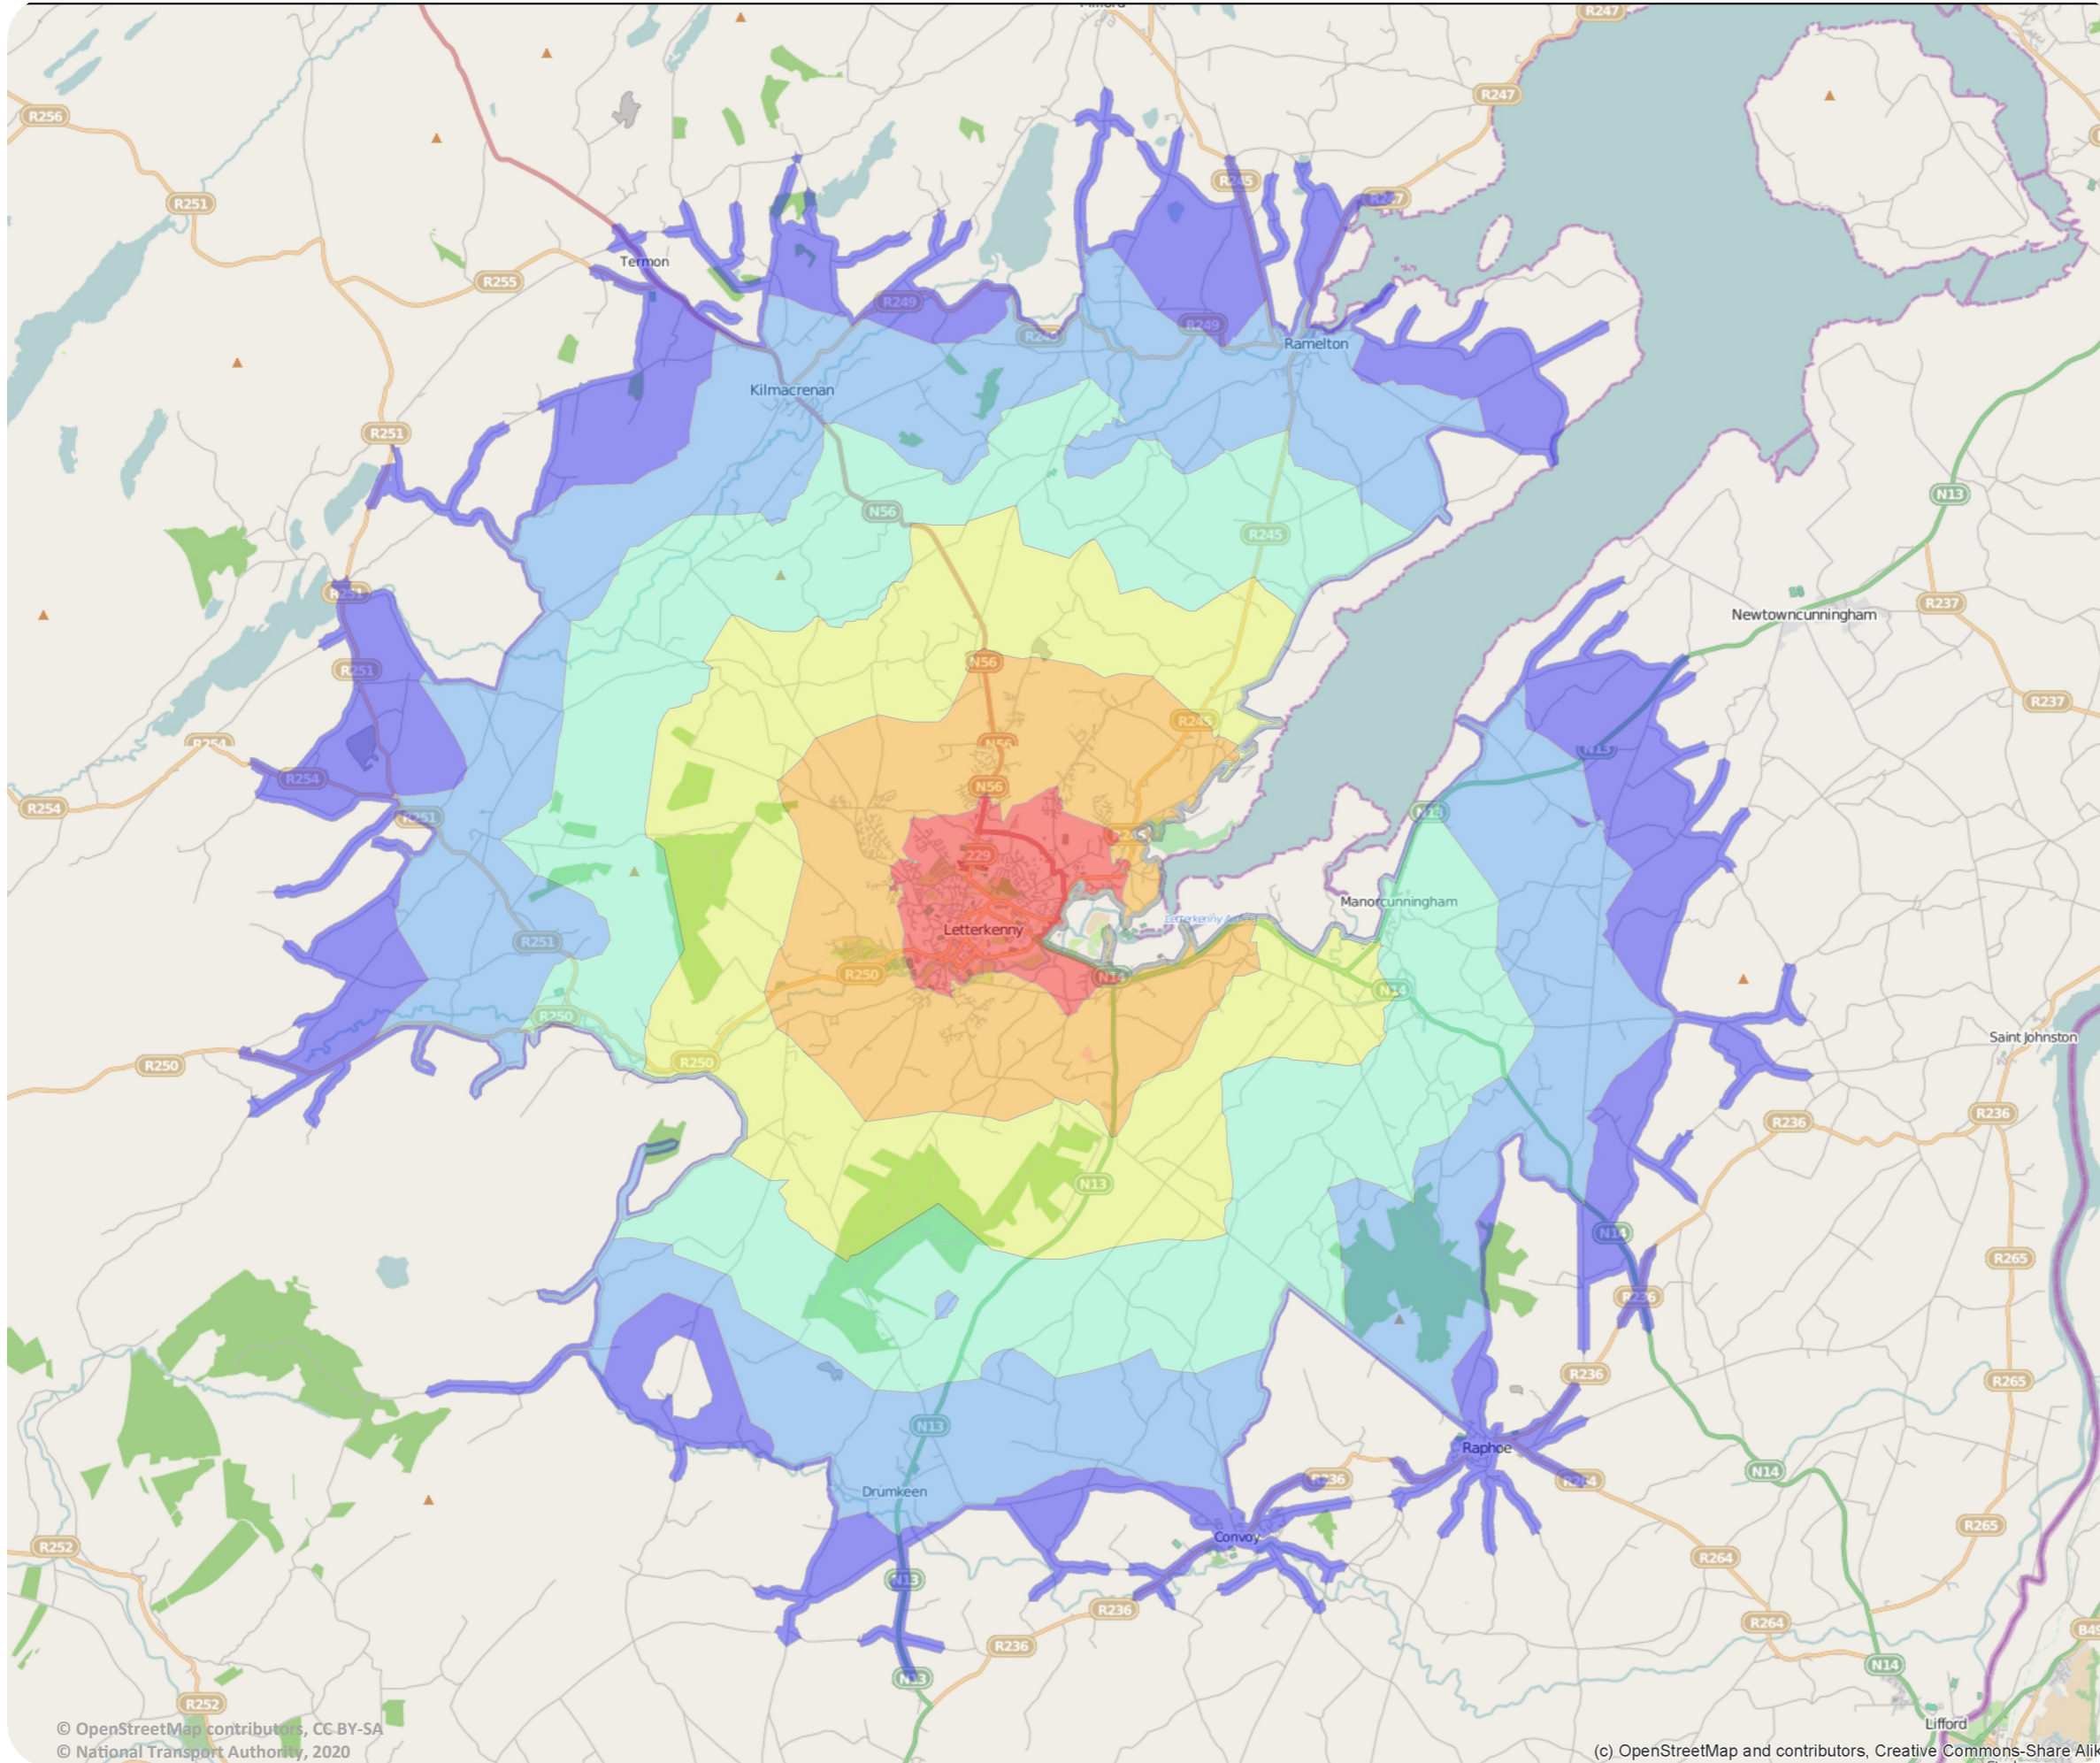

Letterkenny IT Cycle Times

lyit | Institiúid Teicneolaíochta Leitir Ceanaínn
Letterkenny Institute of Technology

For more information visit:
www.smartertravelcampus.ie

**Plan your Journey by
Public Transport & Bike!**

Door-to-door information for all journeys in Ireland, including journeys on foot and by all modes of public transport.

Cycle Planner provides information on the best cycling routes based on individual cycling ability.

APPROX. CYCLE TIME
Minutes

	10		40
	20		50
	30		60