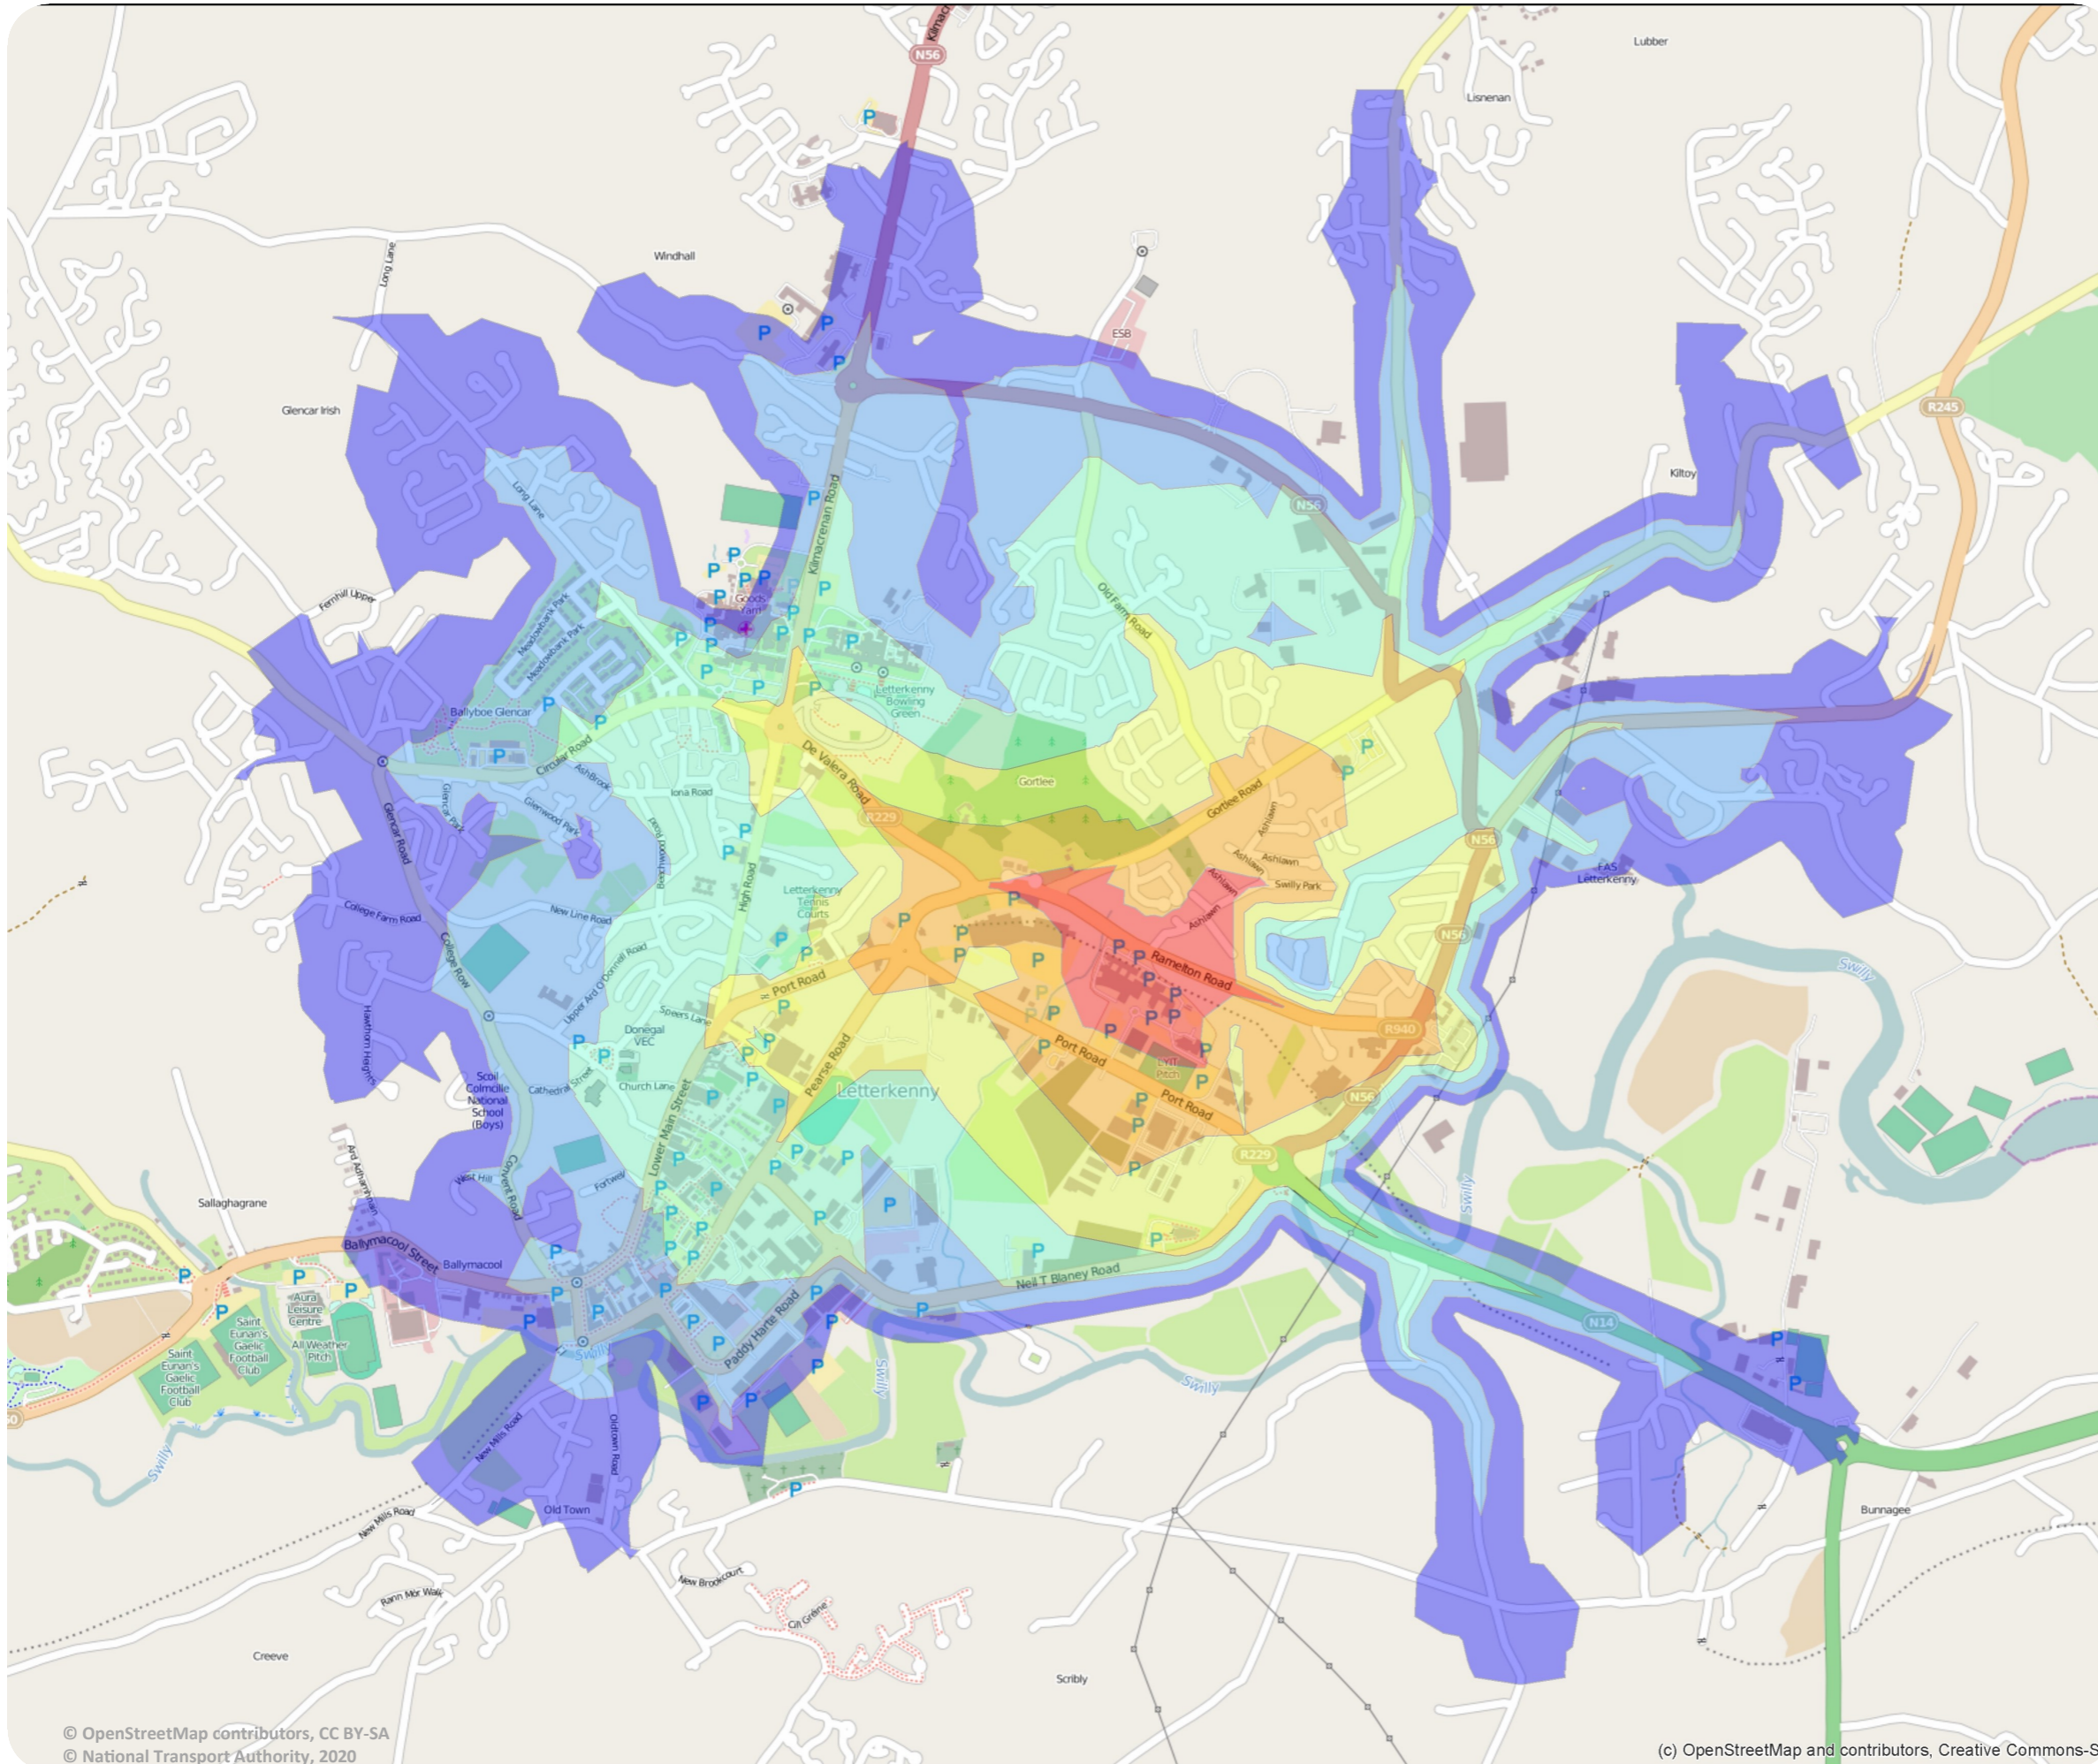

Letterkenny IT Walk Times

lyit | Institiúid Teicneolaíochta Leitir Ceanaínn
Letterkenny Institute of Technology

For more information visit:
www.smartertravelcampus.ie

**Plan your Journey by
Public Transport & Bike!**

Door-to-door information for all journeys in Ireland, including journeys on foot and by all modes of public transport.

Cycle Planner provides information on the best cycling routes based on individual cycling ability.

APPROX. WALK TIME
Minutes

	5		20
	10		25
	15		30