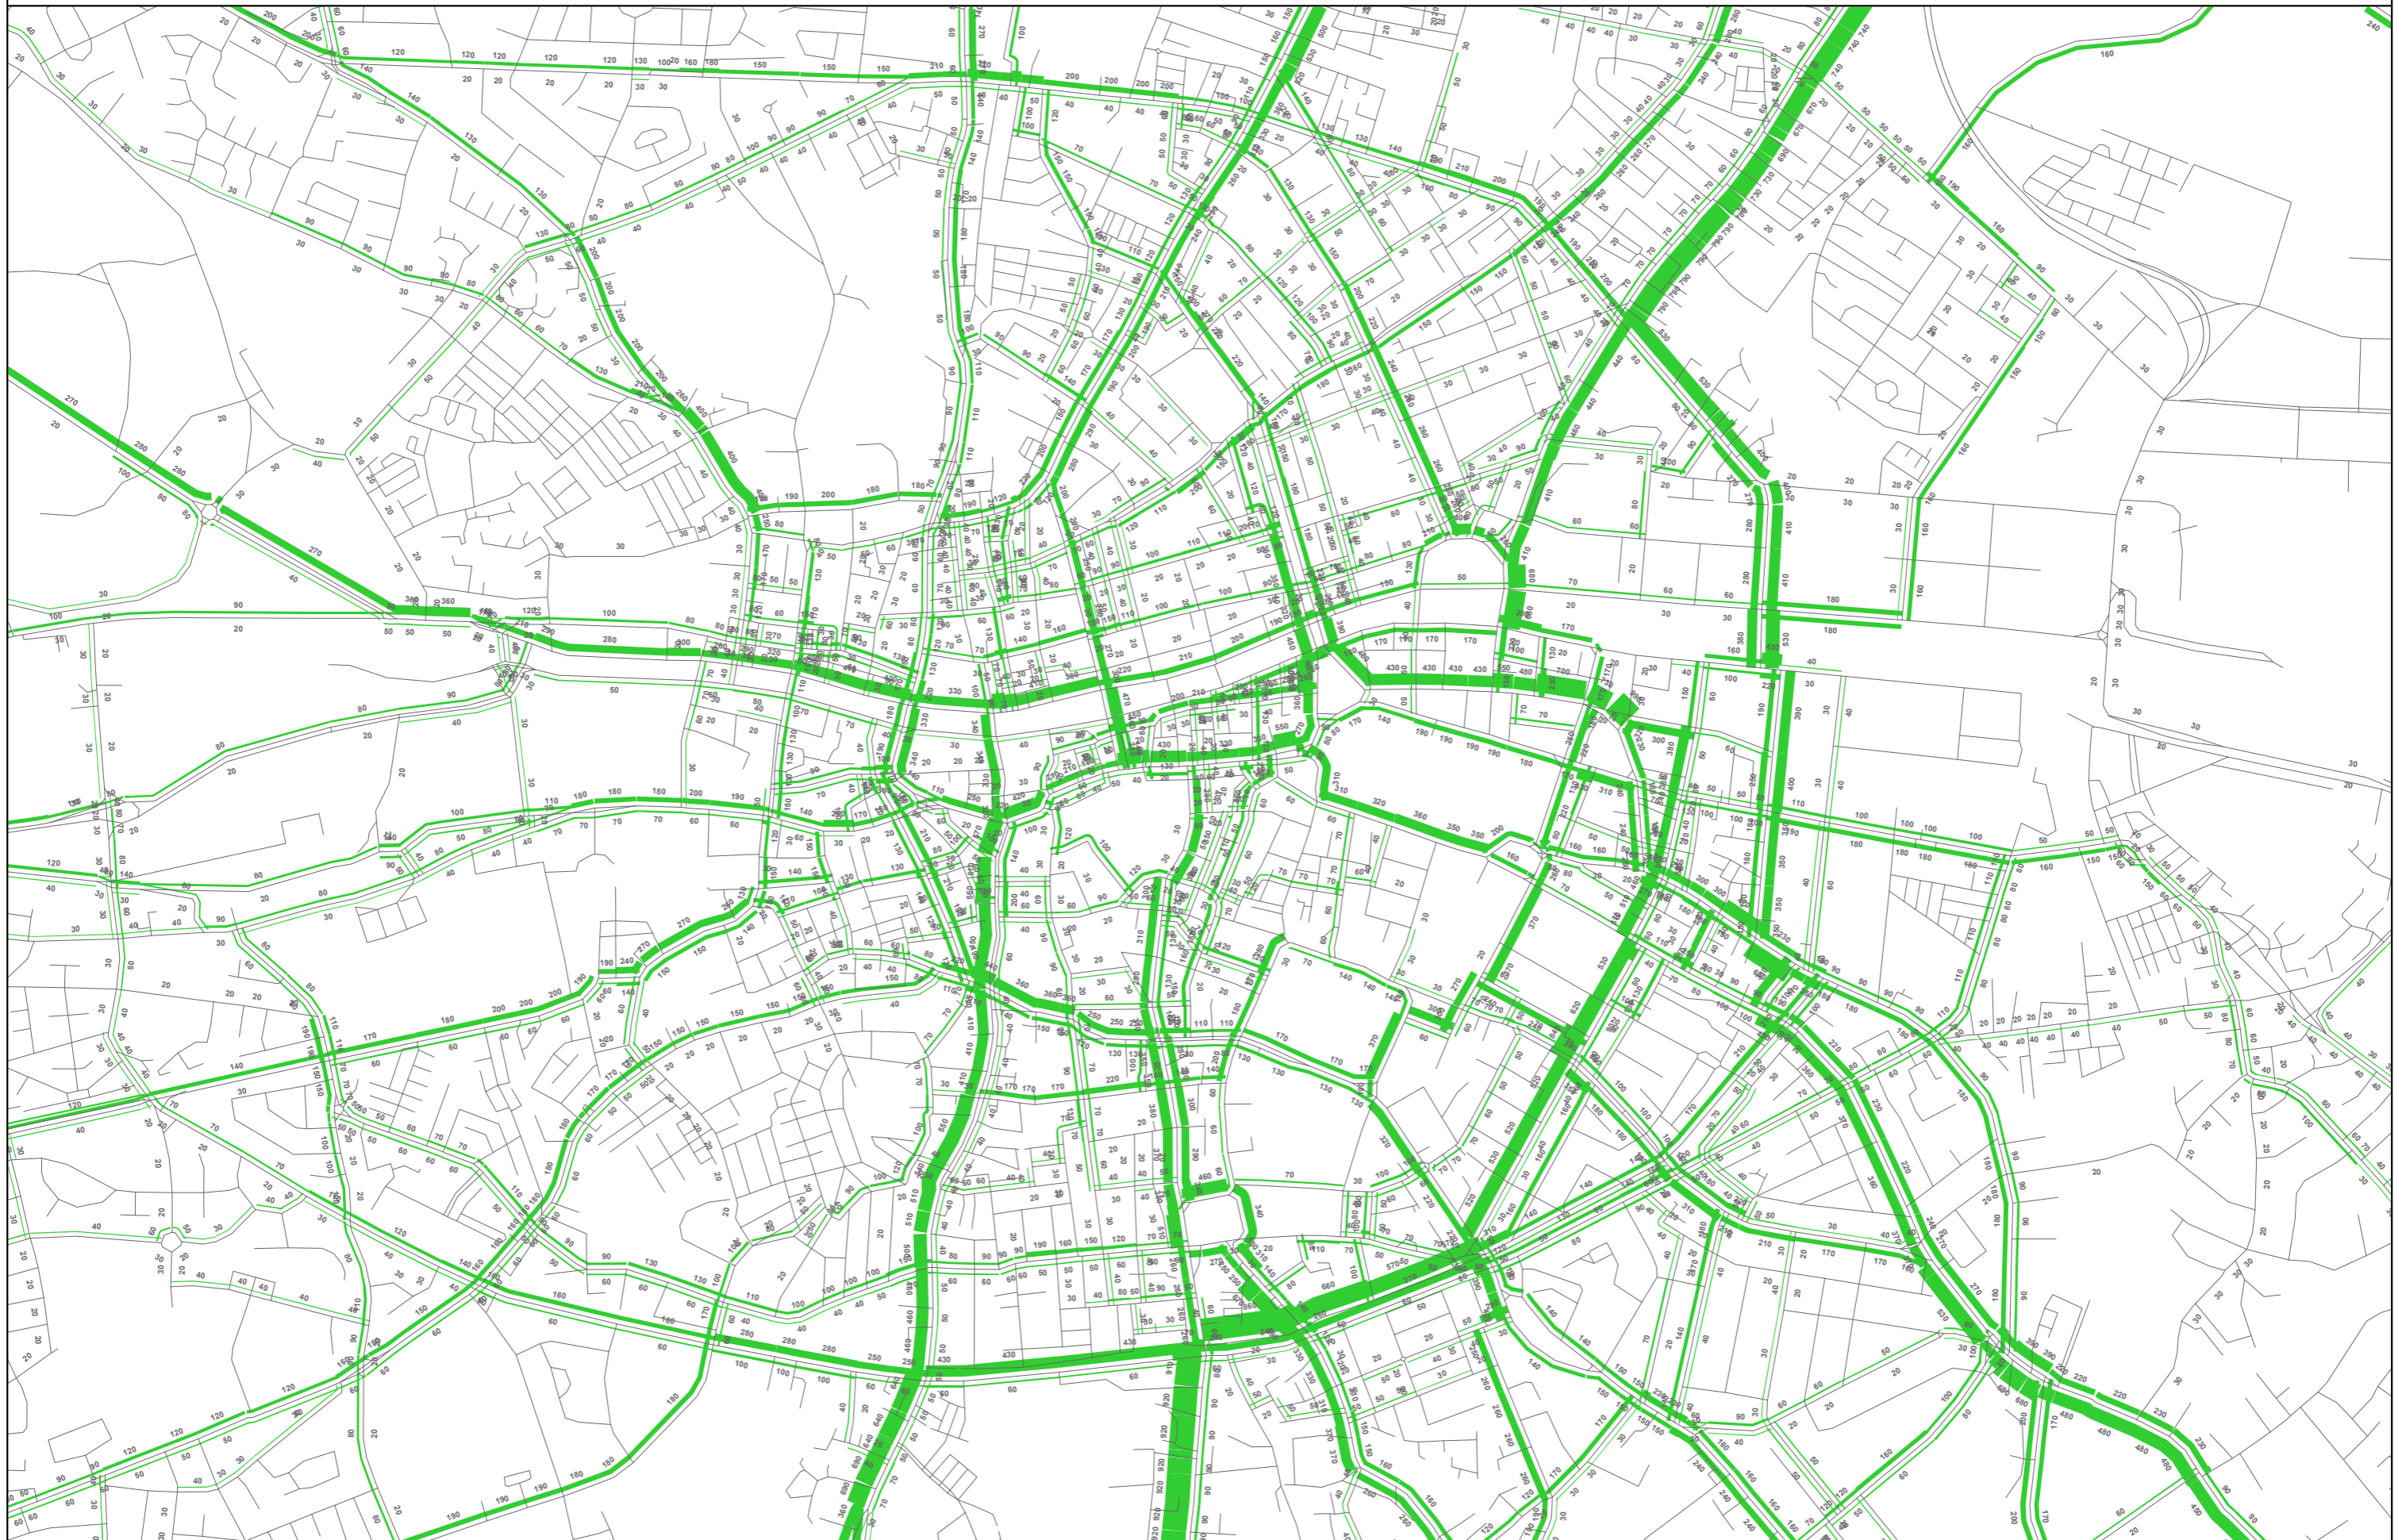

Cycling Demand Maps

PART 3

CYCLING DEMAND MAPS

DRAWING NUMBER	TITLE
DD1	City Centre Cycle Demand 2011
DD2	City Centre Cycle Demand 2021
DD3	Dublin Area Cycle Demand 2011
DD4	Dublin Area Cycle Demand 2021

City Centre Cycling Demand 2011

07:00-10:00 AM

2011 Base GDA Cycle Model

Map DD1

Date:21.12.2012

Made:SM

AECOM-ROD

City Centre Cycling Demand 2021

07:00-10:00 AM

2021 Do Min GDA Cycle Model

Map DD2

Date:21.12.2012

Made:SM

AECOM-ROD

Dublin Area Cycling Demand 2011

07:00-10:00 AM