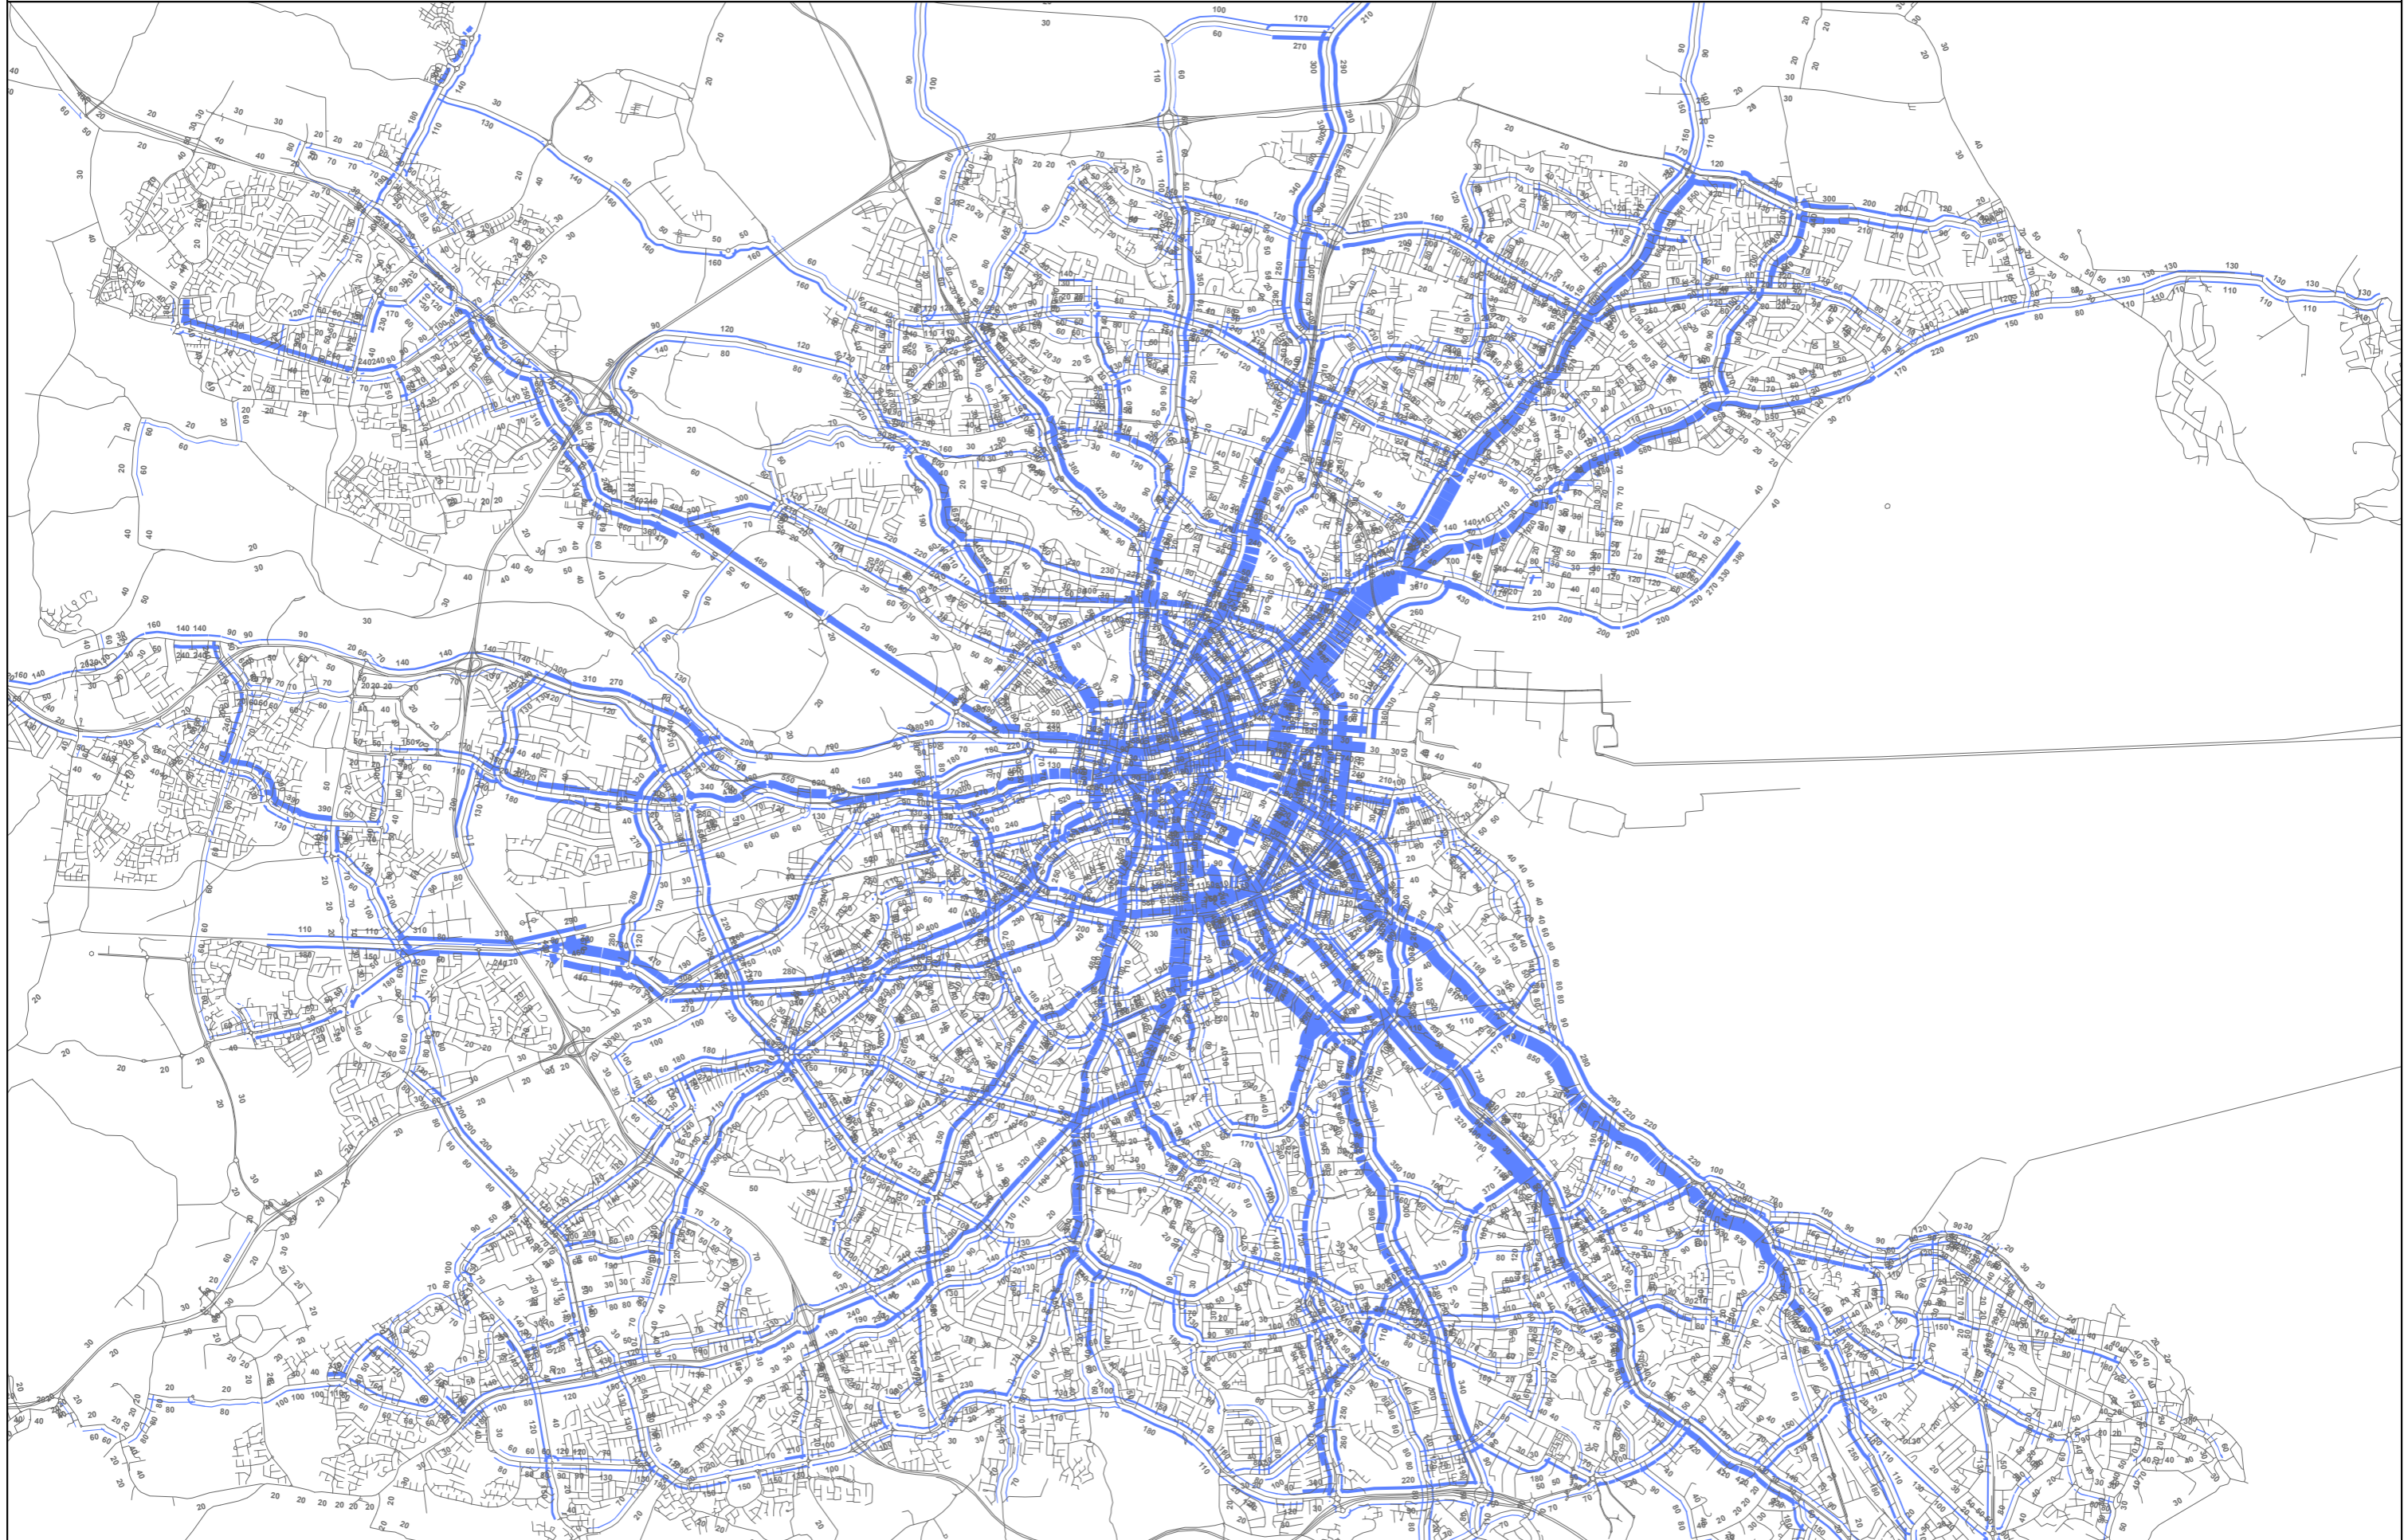

2011 Base GDA Cycle Model

Map DD3

Date:21.12.2012

Made:SM

AECOM-ROD

Dublin Area Cycling Demand 2021

07:00-10:00 AM

2021 Do Min GDA Cycle Model