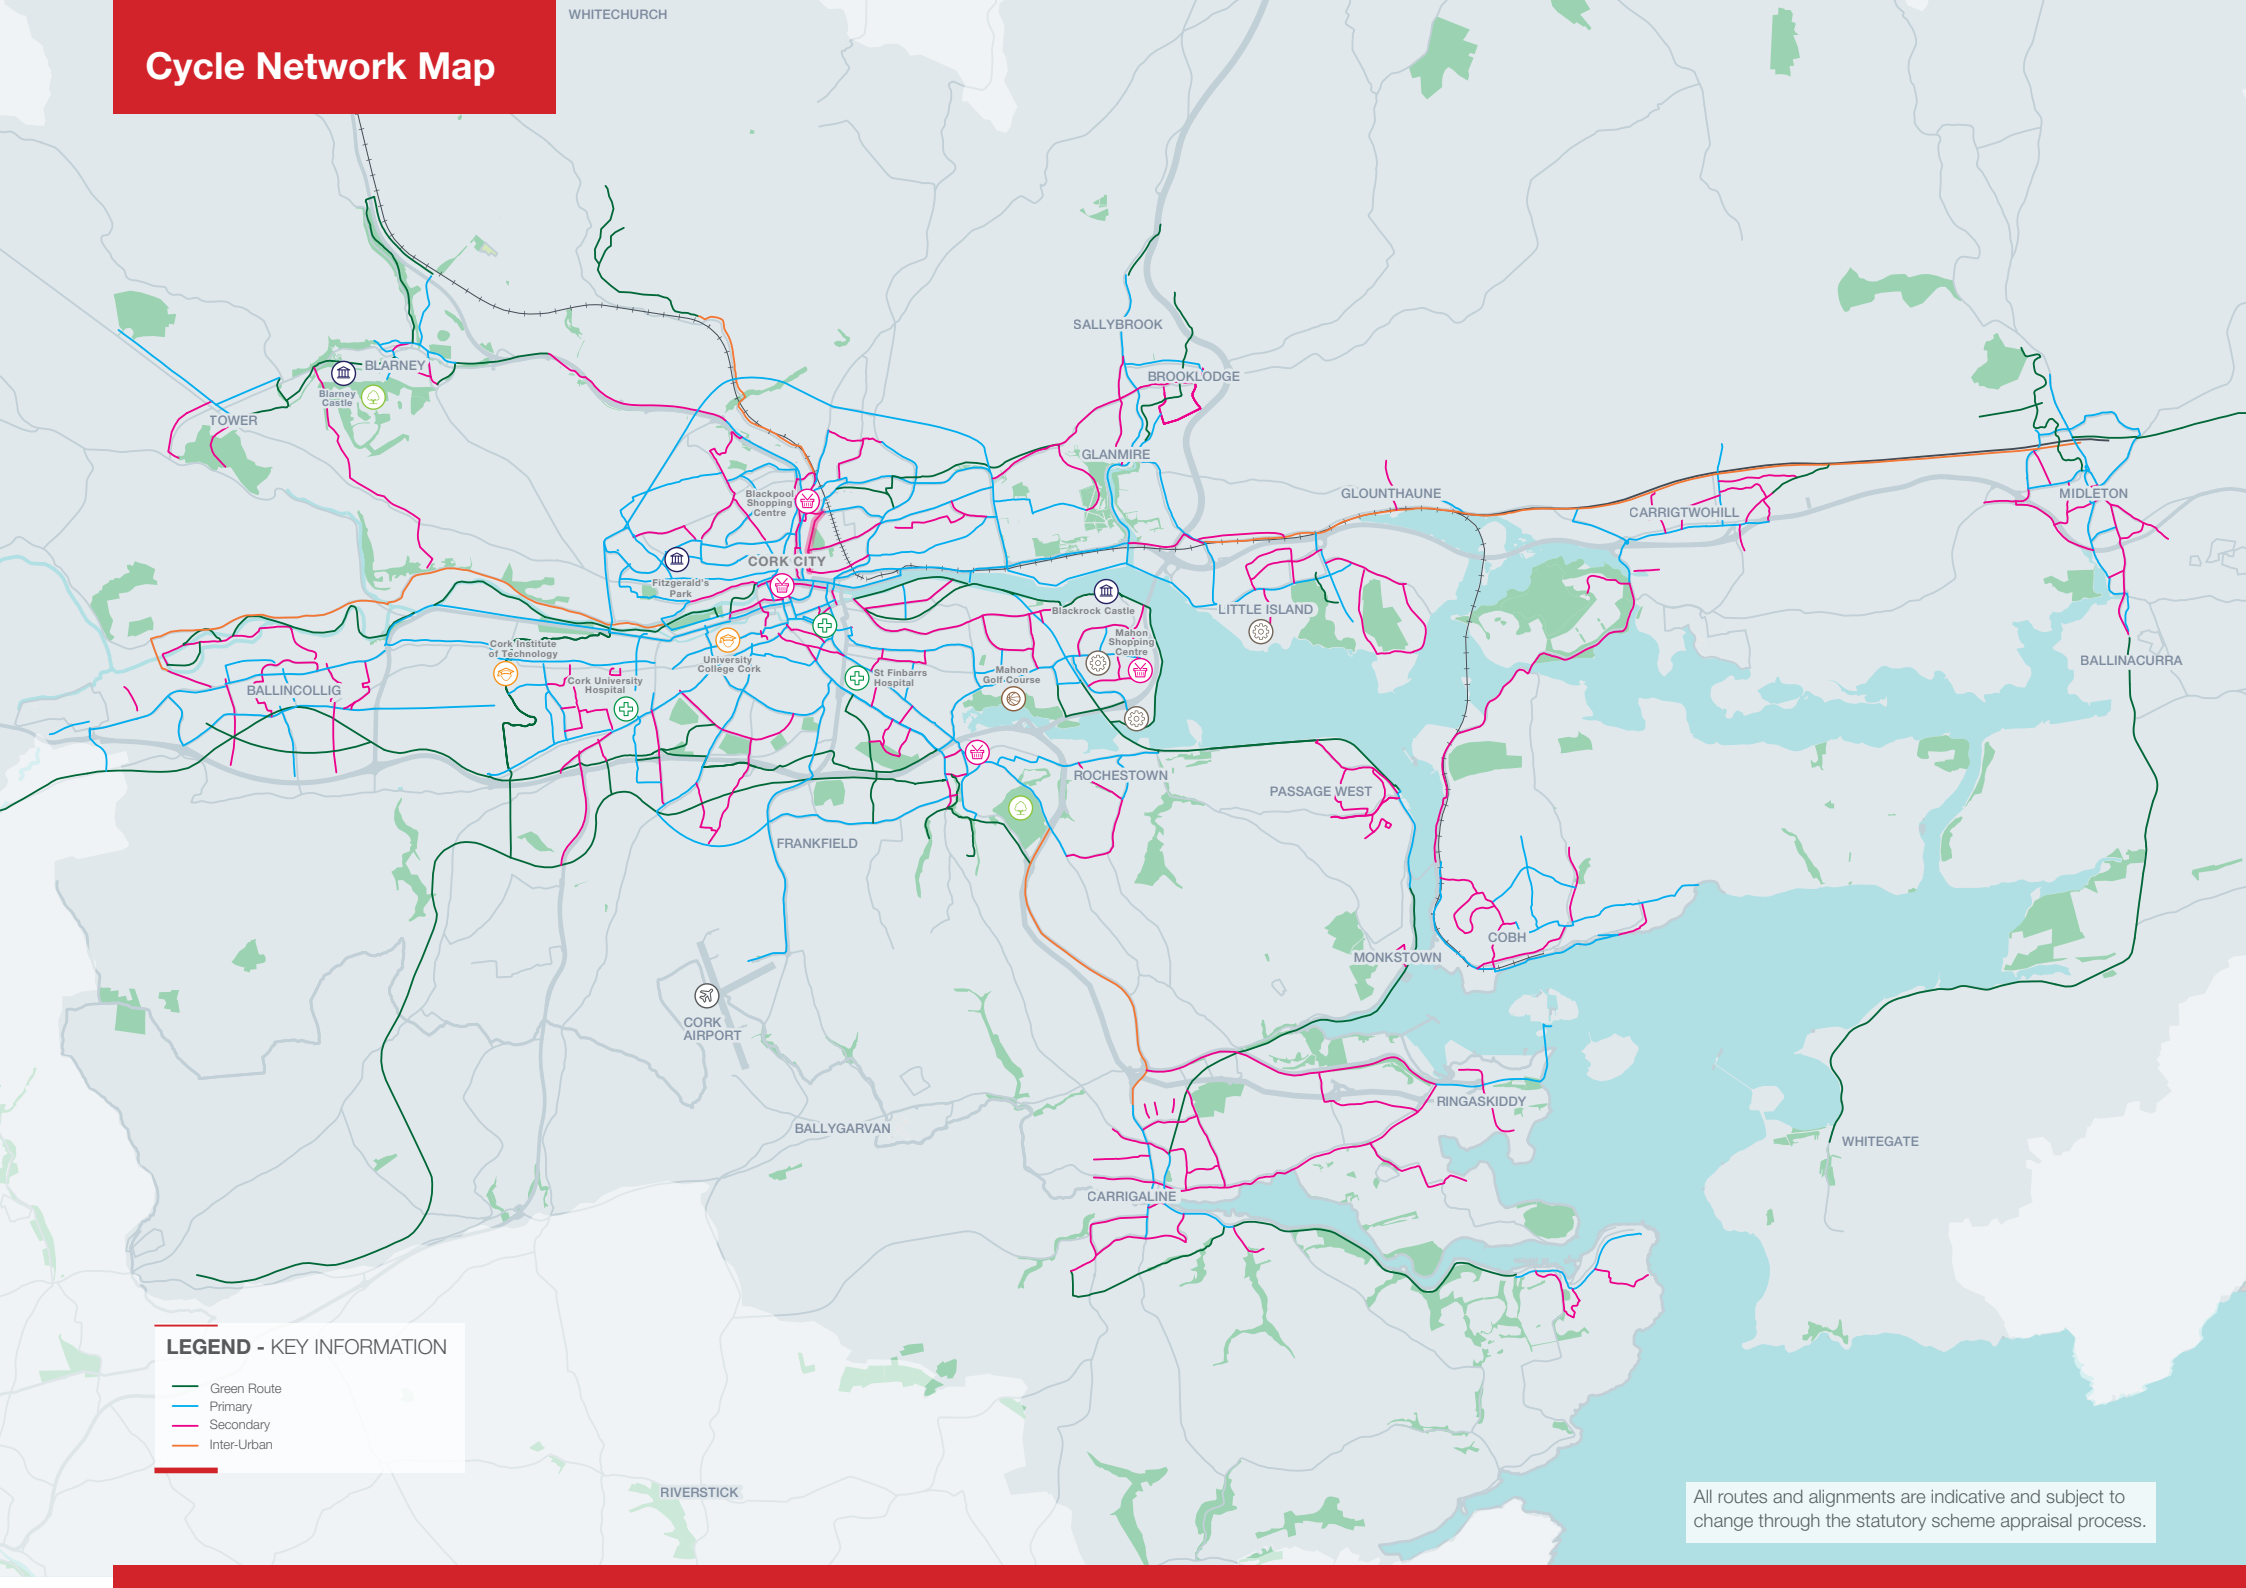

Cycle Network Map

LEGEND - KEY INFORMATION

- Green Route
- Primary
- Secondary
- Inter-Urban

All routes and alignments are indicative and subject to change through the statutory scheme appraisal process.