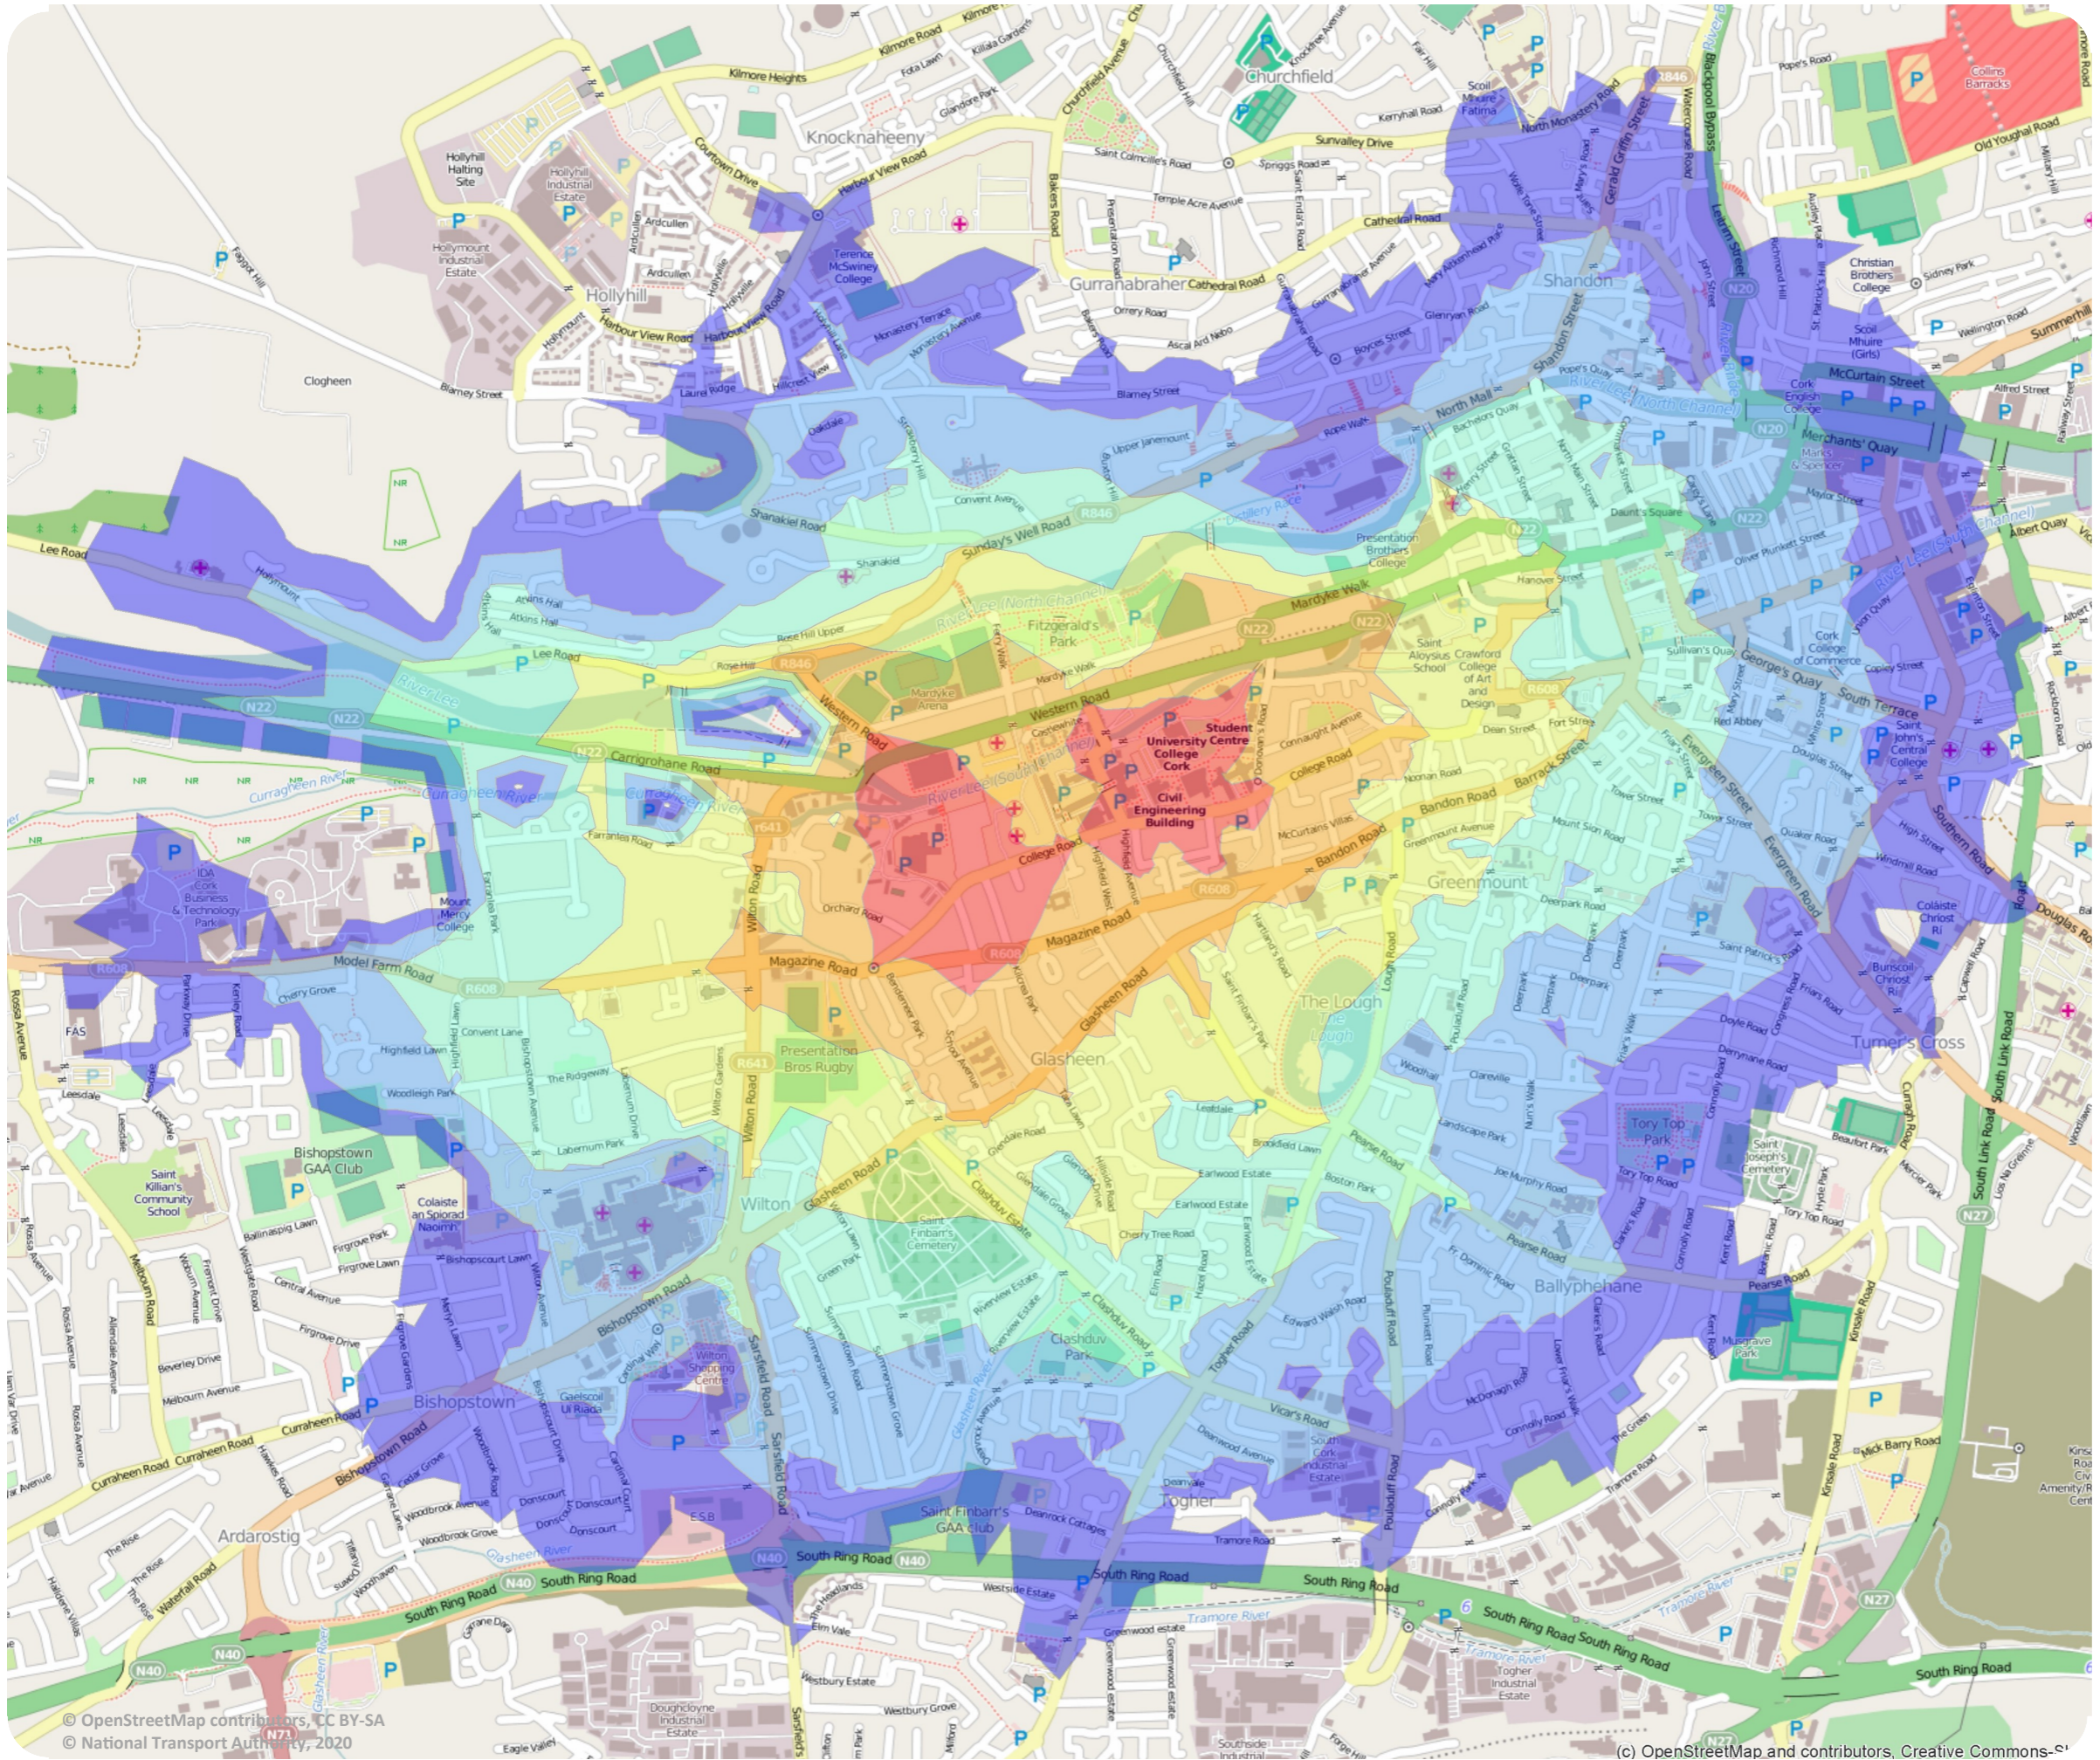

University College Cork Cycle Times

For more information visit:
www.smartertravelcampus.ie

Plan your Journey by Public Transport & Bike

[TFI Journey Planner](#) offers door-to-door information for all journeys in Ireland, including journeys on bike and by all modes of public transport.

TFI Journey Planner provides information on the optimal cycling routes based on individual cycling ability.

APPROX. CYCLE TIME Minutes

University College Cork Walk Times

For more information visit:
www.smartertravelcampus.ie

Plan your Journey by Public Transport & Bike

[TFI Journey Planner](#) offers door-to-door information for all journeys in Ireland, including journeys on foot and by all modes of public transport.

APPROX. WALK TIME

Minutes

- 10
- 40
- 20
- 50
- 30
- 60

© OpenStreetMap contributors, CC BY-SA
© National Transport Authority, 2020

(c) OpenStreetMap and contributors. Creative Commons-