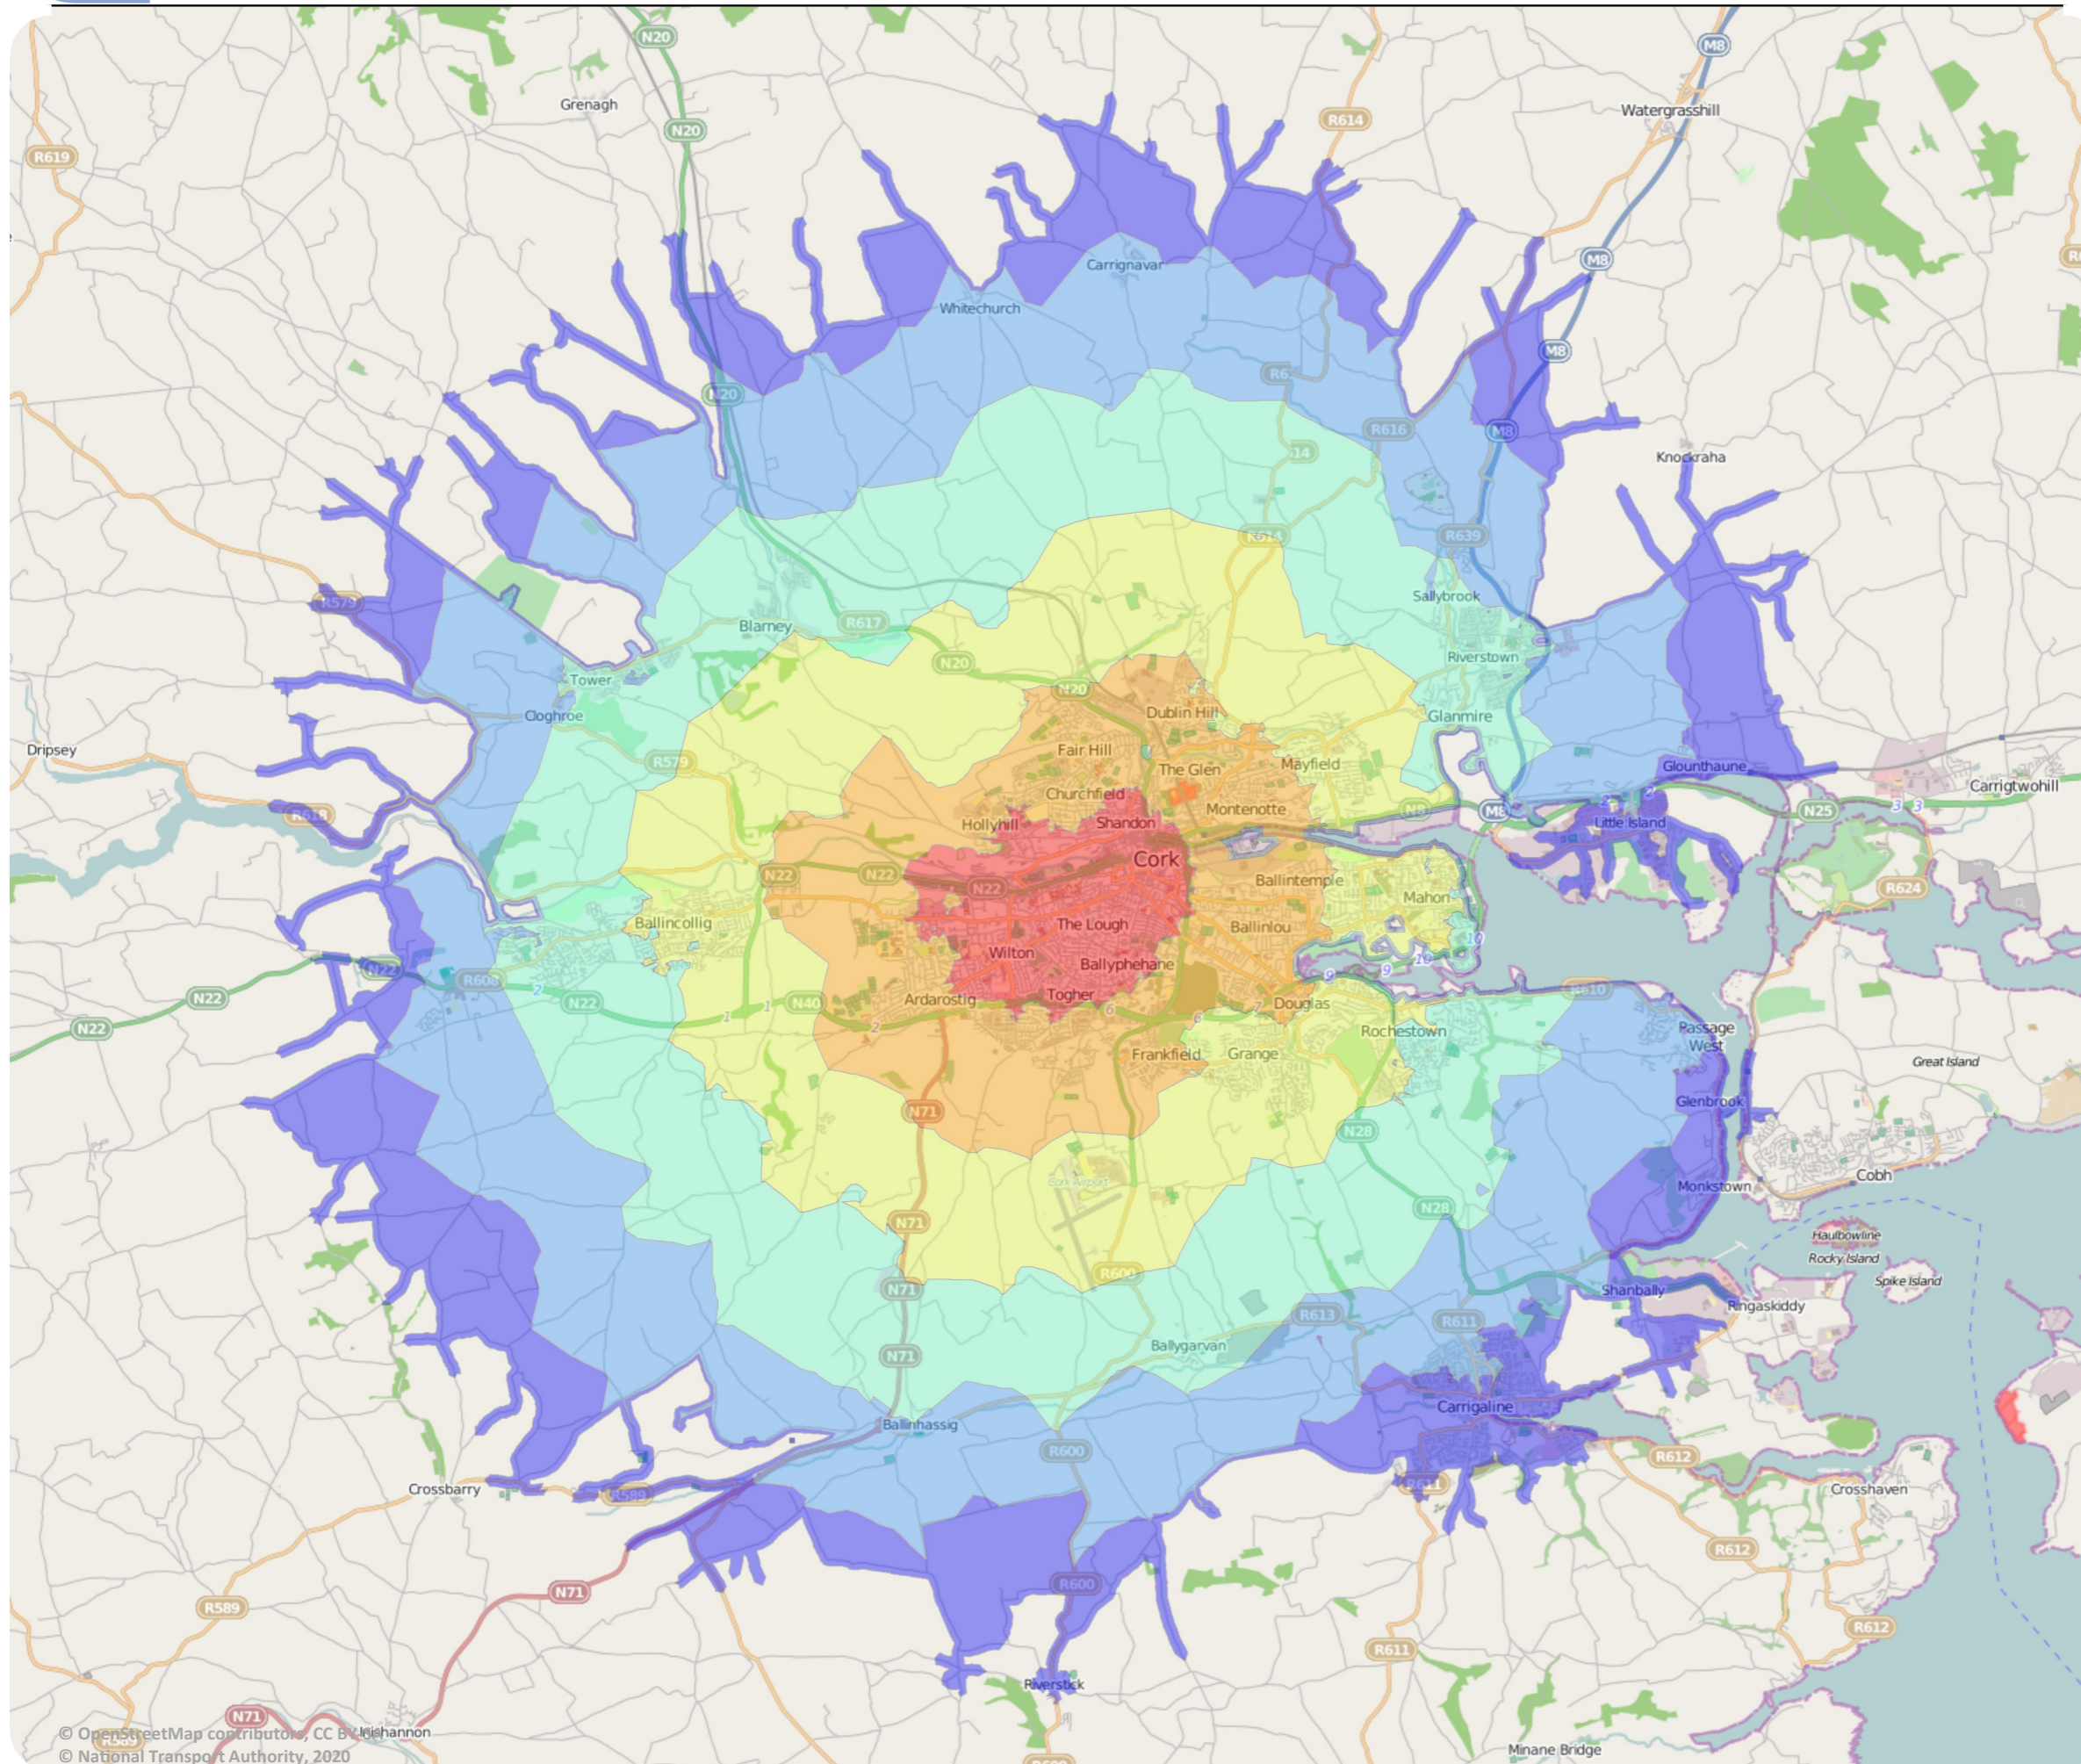

University College Cork Cycle Times

For more information visit:
www.smartertravelcampus.ie

Plan your Journey by Public Transport & Bike

[TFI Journey Planner](#) offers door-to-door information for all journeys in Ireland, including journeys on bike and by all modes of public transport.

Plan your Journey by Public Transport & Bike

[TFI Journey Planner](#) offers door-to-door information for all journeys in Ireland, including journeys on foot and by all modes of public transport.

APPROX. WALK TIME

Minutes

- 10
- 40
- 20
- 50
- 30
- 60

© OpenStreetMap contributors, CC BY-SA
© National Transport Authority, 2020

(c) OpenStreetMap and contributors. Creative Commons-