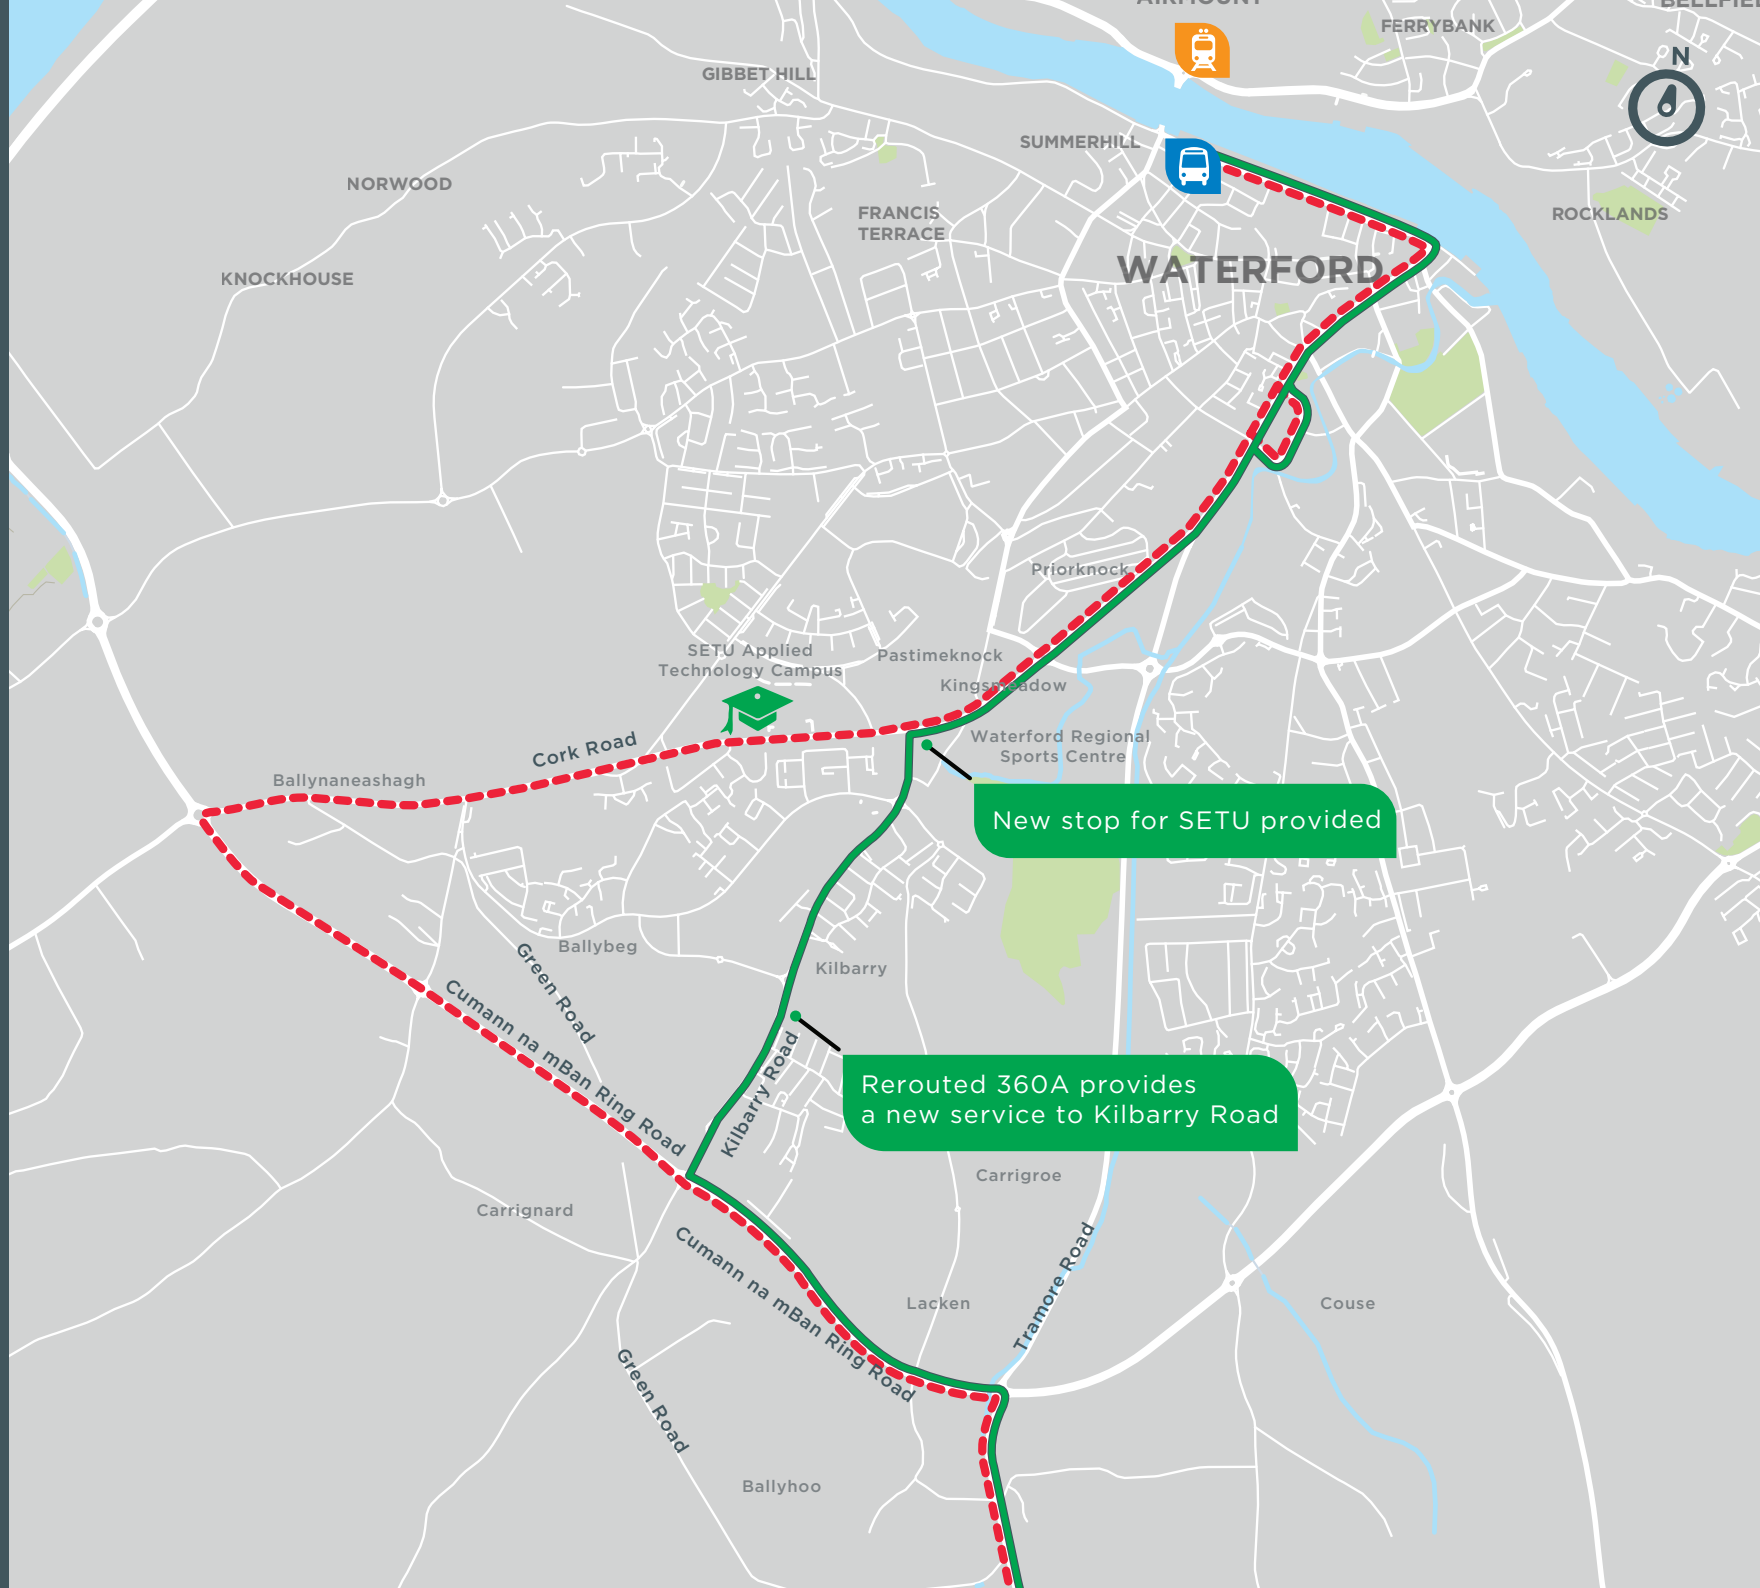

Map 1

Tramore Town Existing Route 360

Existing 360

Bus Station

Map 2

Tramore Town Planned Route 360

 Planned route 360

 Bus Station

Map 4

Tramore Town Planned Route 360A

 Planned route 360A

 Bus Station

Map 5

Waterford City Route 360A

 Planned route 360A

 Existing 360A

 College/
School

 Train Station

 Bus Station

Map 6

Waterford Tramore Routes 360 & 360A

 Planned route

 Existing route

 College/
School

 Train Station

 Bus Station

Route 360

Route 360A

Map 7

Tramore Town Existing Route 358

 Existing 358

 Bus Station