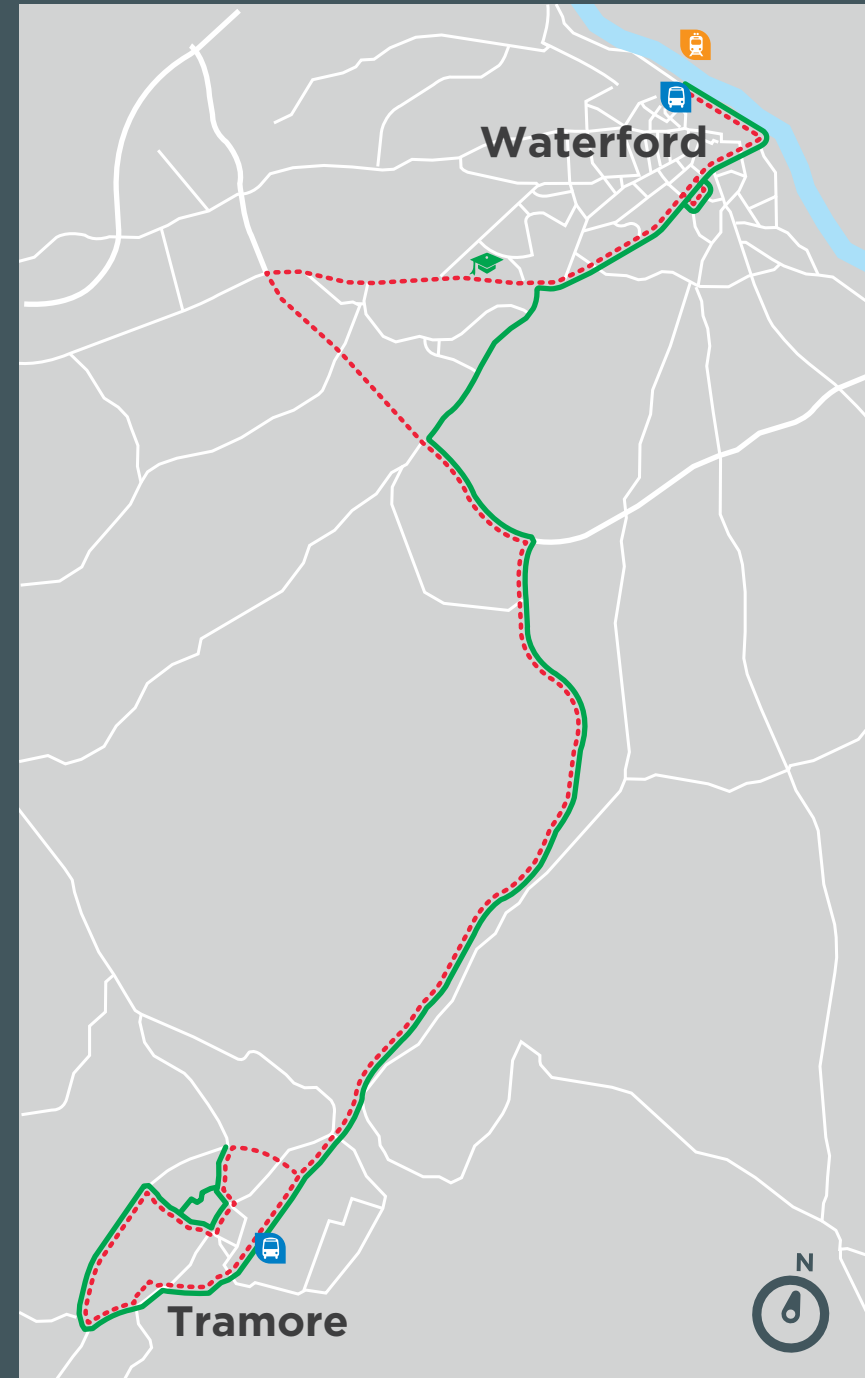

Map 1

Tramore Town Existing Route 360

Existing 360

Bus Station

Map 2

Tramore Town Planned Route 360

 Planned route 360

 Bus Station

Map 4

Tramore Town Planned Route 360A

 Planned route 360A

 Bus Station

Map 5

Waterford City Route 360A

 Planned route 360A

 Existing 360A

 College/
School

 Train Station

 Bus Station

Map 6

Waterford Tramore Routes 360 & 360A

 Planned route

 Existing route

 College/
School

 Train Station

 Bus Station

Route 360

Route 360A

Map 7

Tramore Town Existing Route 358

 Existing 358

 Bus Station