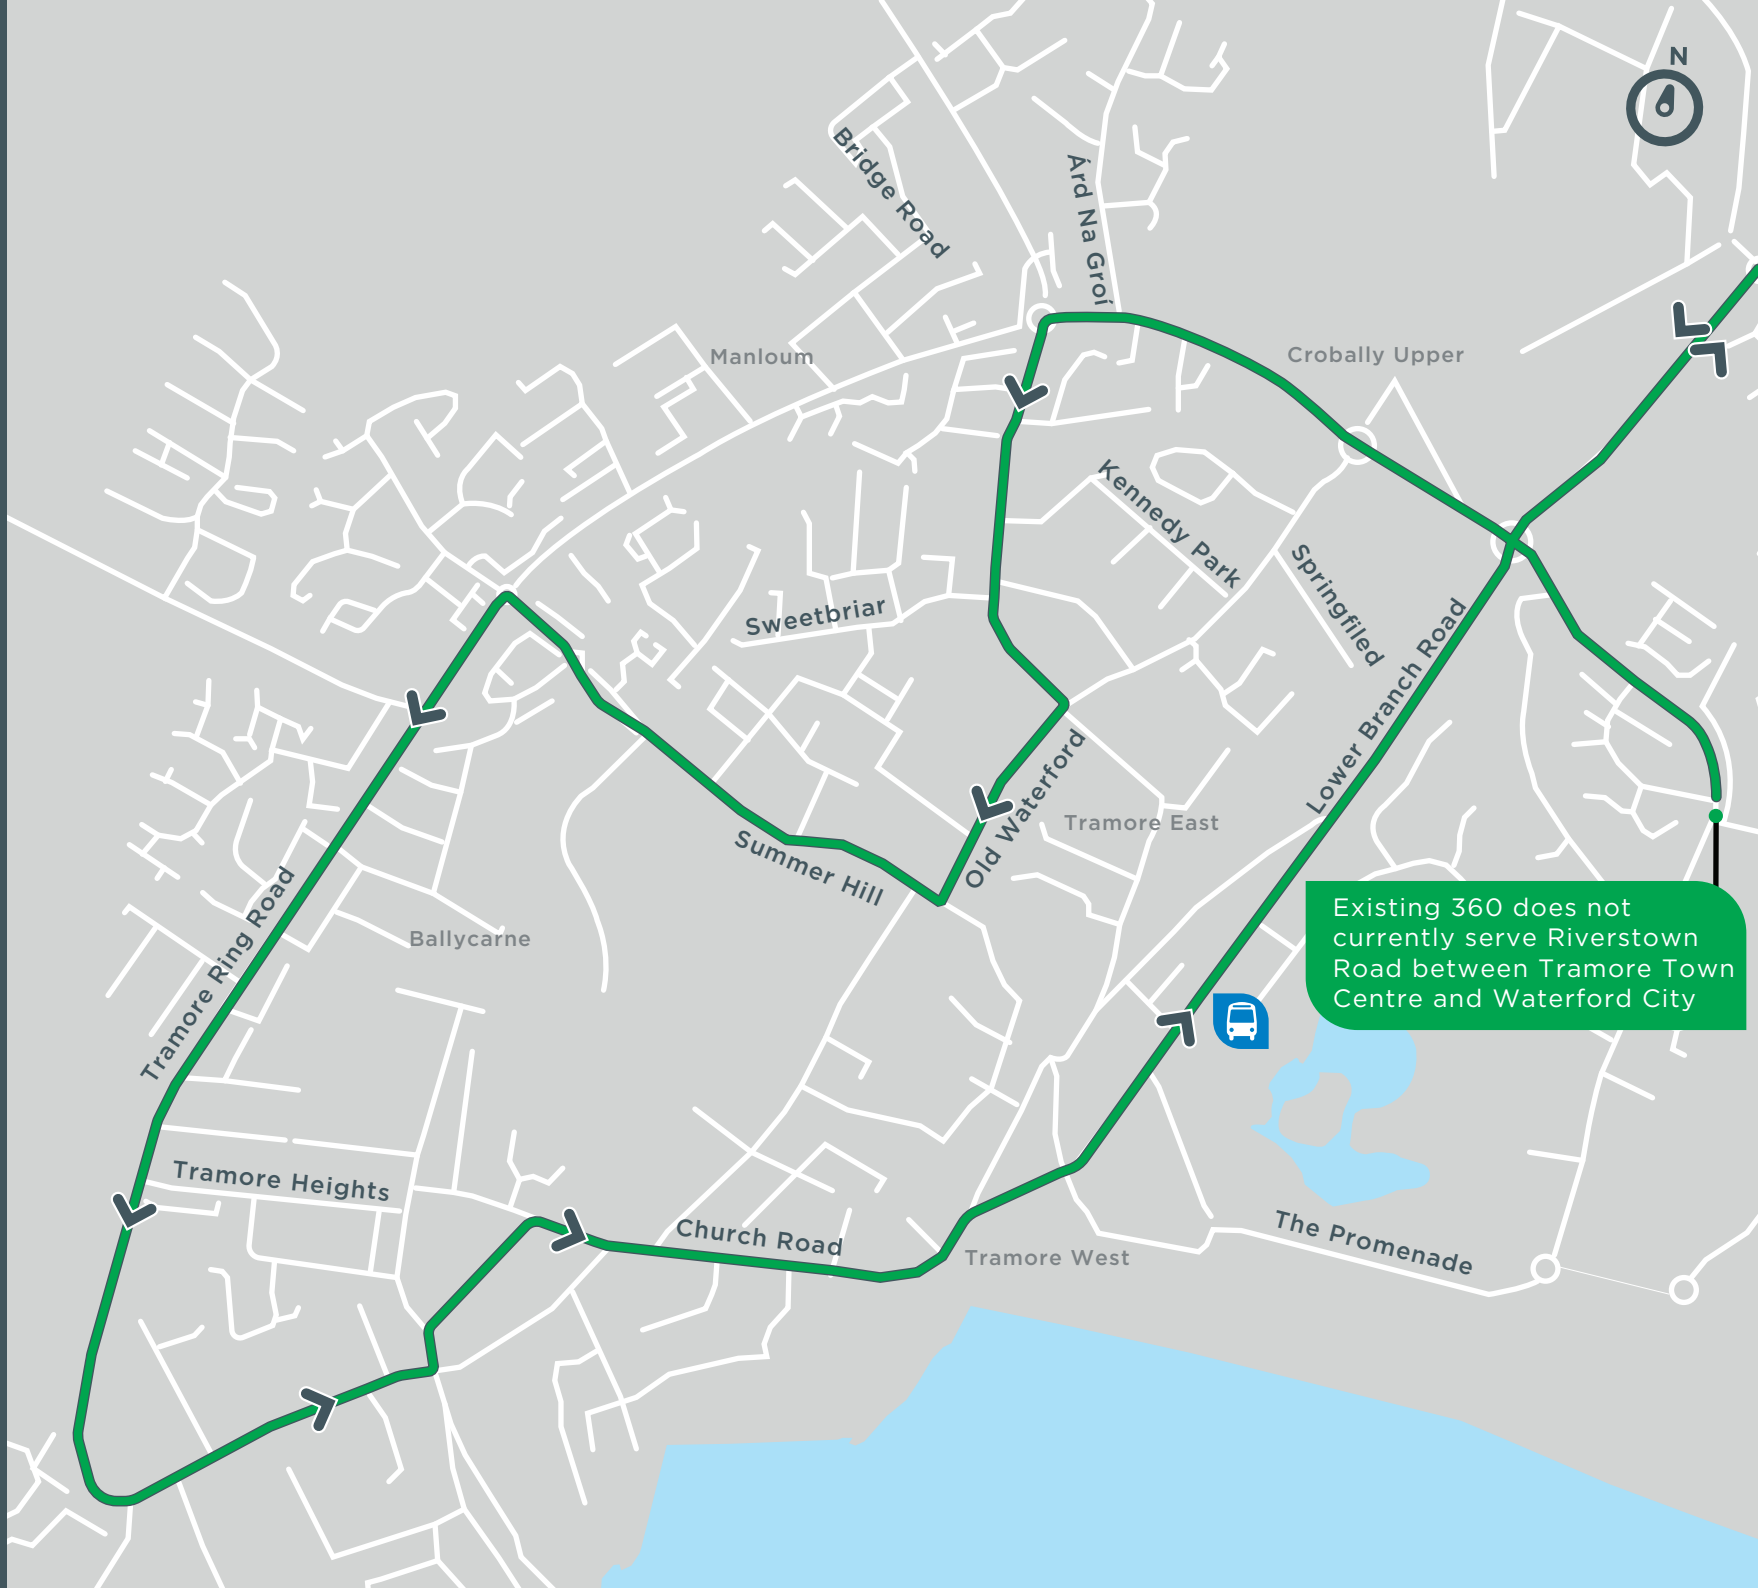

Map 1

Tramore Town Existing Route 360

Existing 360

Bus Station

Map 2

Tramore Town Planned Route 360

 Planned route 360

 Bus Station

Map 4

Tramore Town Planned Route 360A

 Planned route 360A

 Bus Station

Map 5

Waterford City Route 360A

 Planned route 360A

 Existing 360A

 Train Station

 Bus Station

Route 360

Route 360A

Map 7

Tramore Town Existing Route 358

 Existing 358

 Bus Station

Map 8

Tramore Town Planned Route 358

-  Planned route 358
-  Bus Station