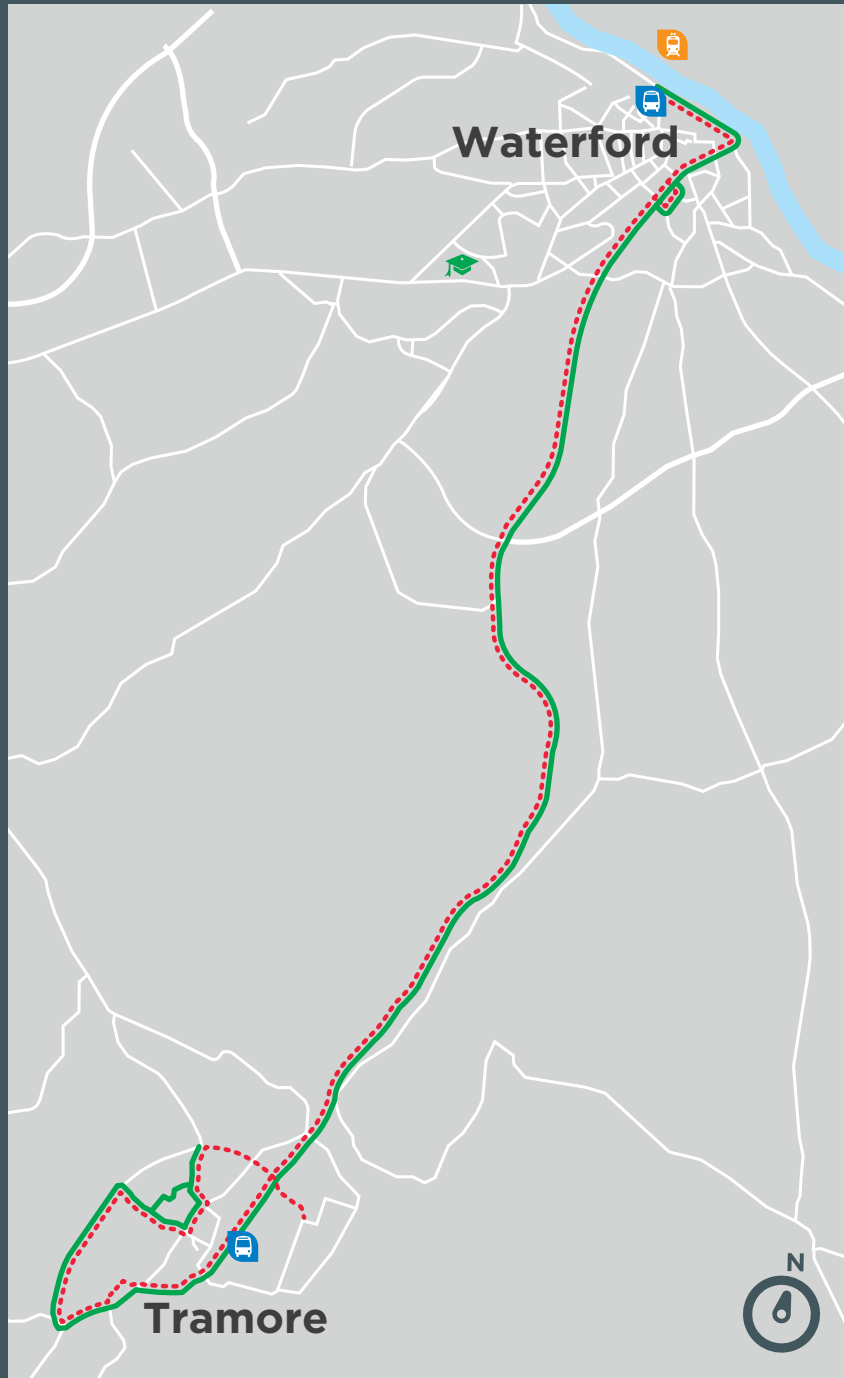

Map 1

Tramore Town Existing Route 360

Existing 360

Bus Station

Map 2

Tramore Town Planned Route 360

 Planned route 360

 Bus Station

Map 4

Tramore Town Planned Route 360A

 Planned route 360A

 Bus Station

Map 5

Waterford City Route 360A

 Planned route 360A

 Existing 360A

 College/
School

 Train Station

 Bus Station

Map 6

Waterford Tramore Routes 360 & 360A

 Planned route

 Existing route

 College/
School

 Train Station

 Bus Station

Route 360

Route 360A

Map 7

Tramore Town Existing Route 358

 Existing 358

 Bus Station