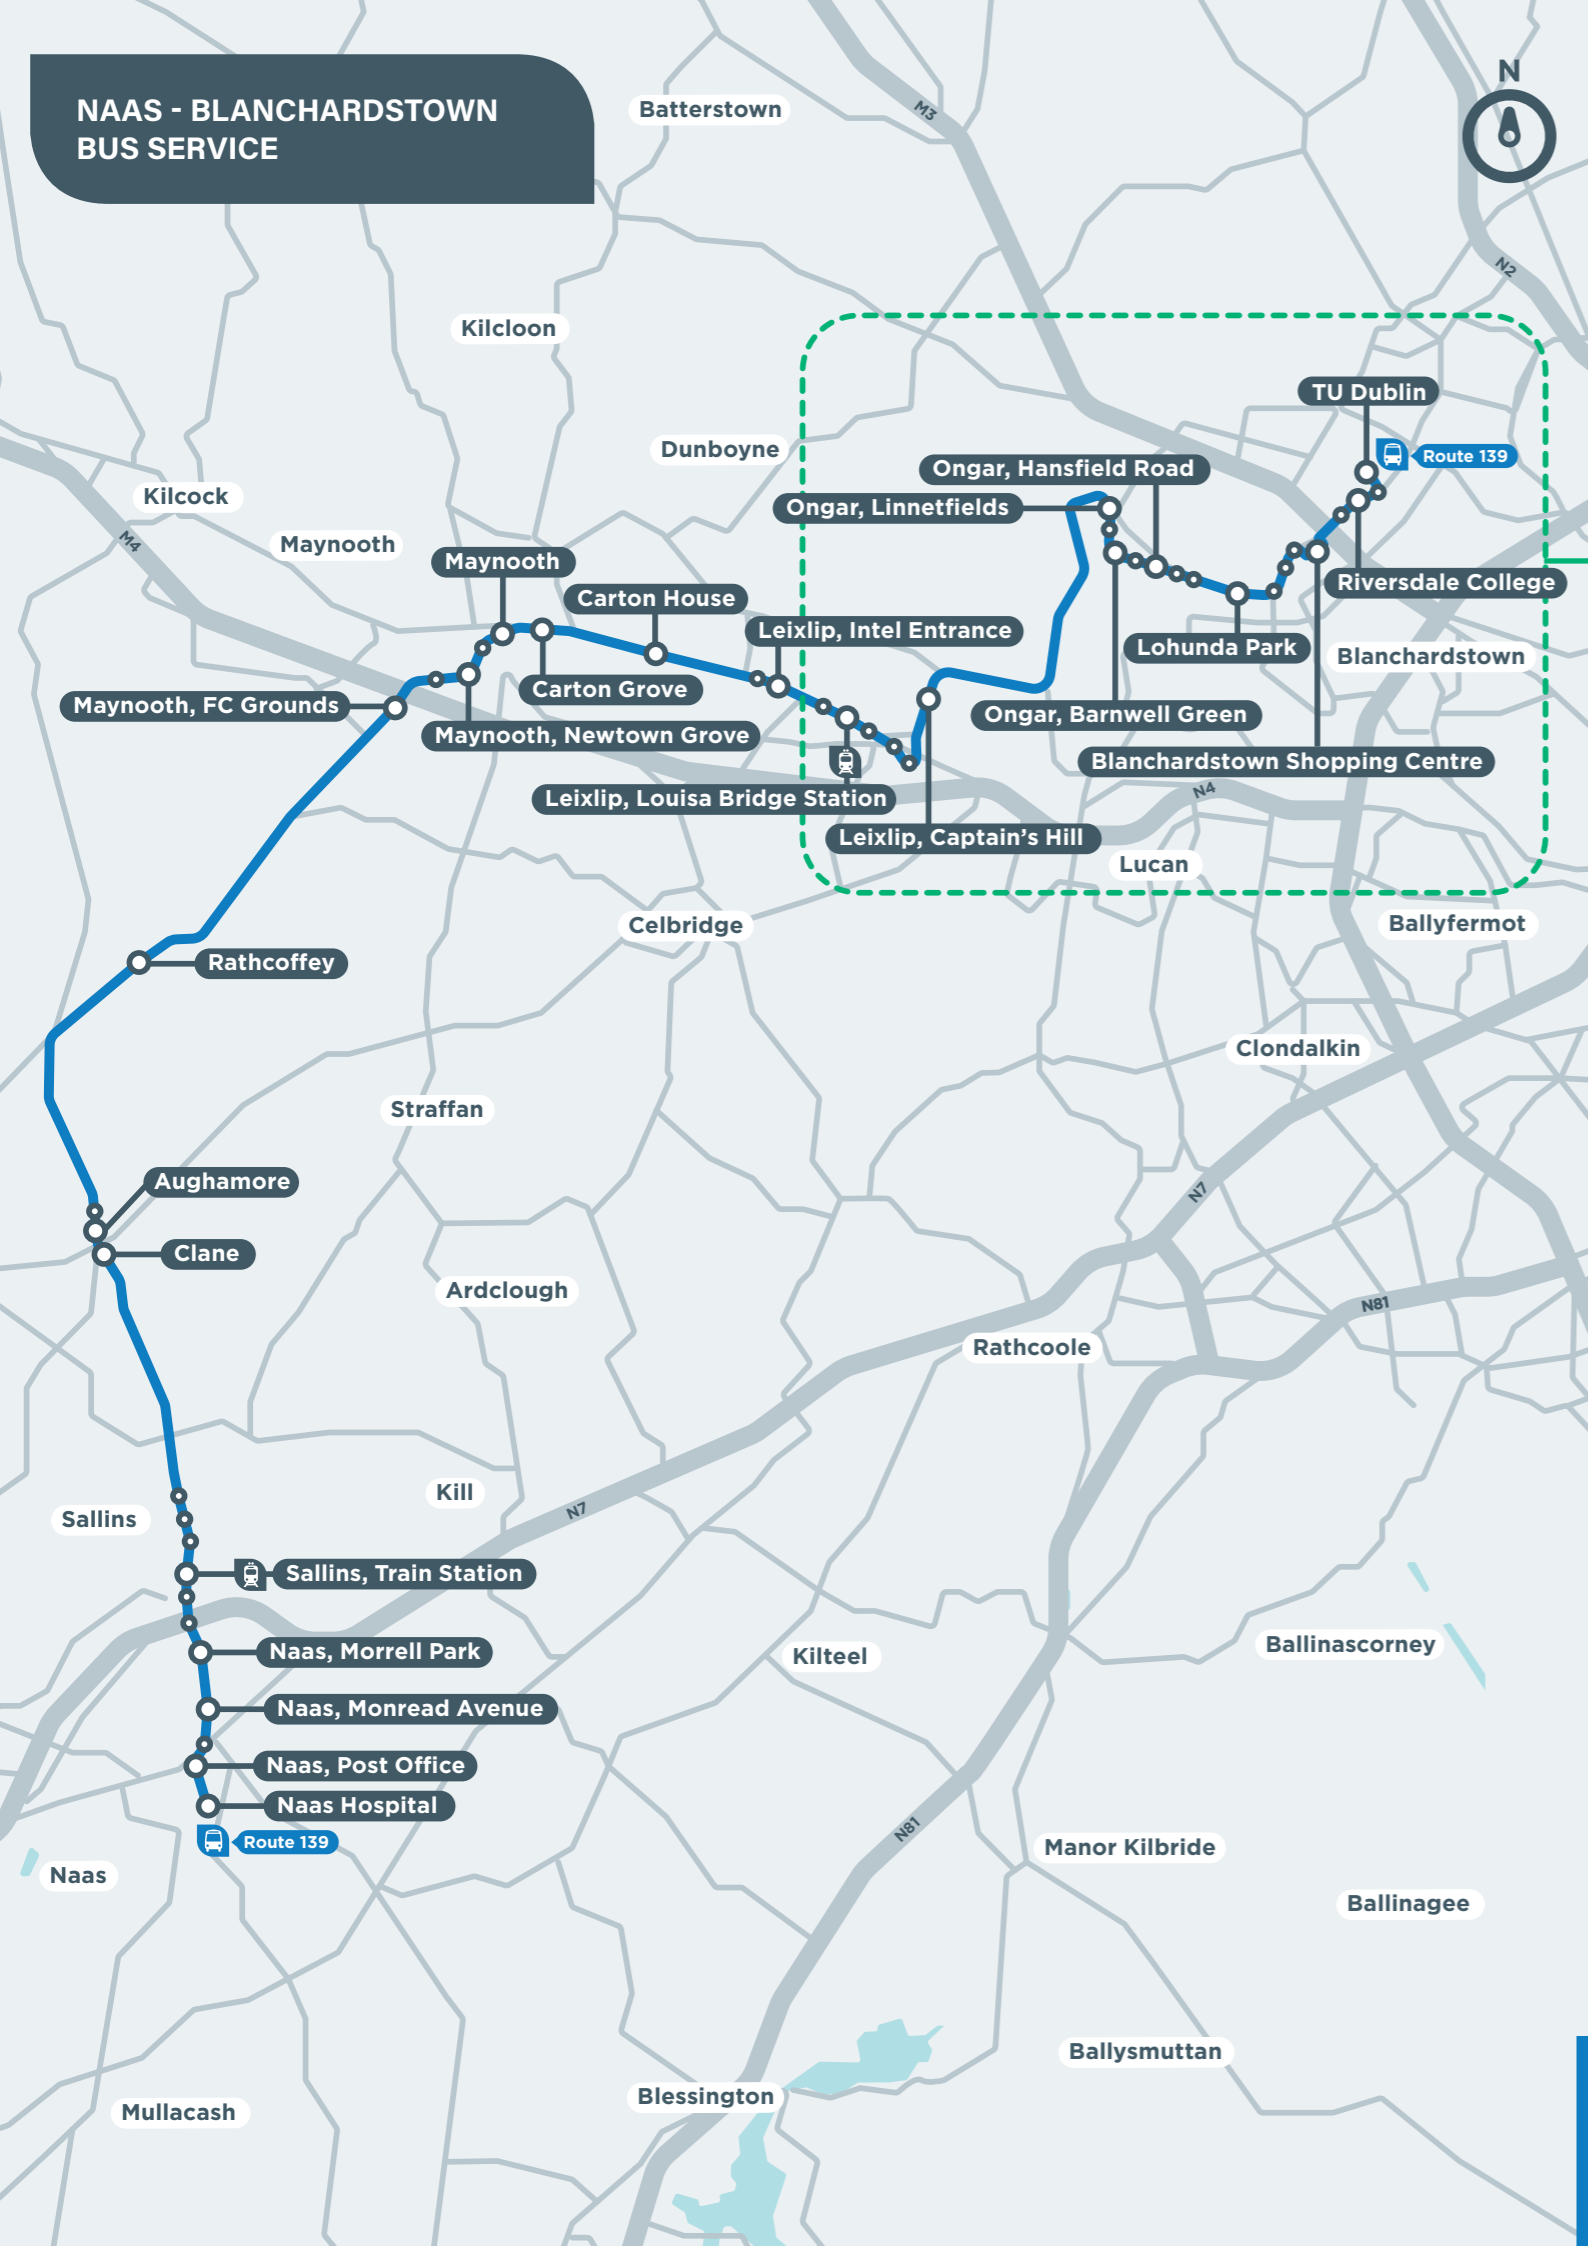

NAAS - BLANCHARDSTOWN BUS SERVICE

Plan your journey
Download the free TFI Live app for your route options.

TFI Live App

Fare Information
See above for detailed fare information.

Note: Fares are correct at time of going to print, April 2024.

Public Services Card Free Travel Accepted on this Route.

This service is TFI Leap Card enabled

Leap Top-Up App