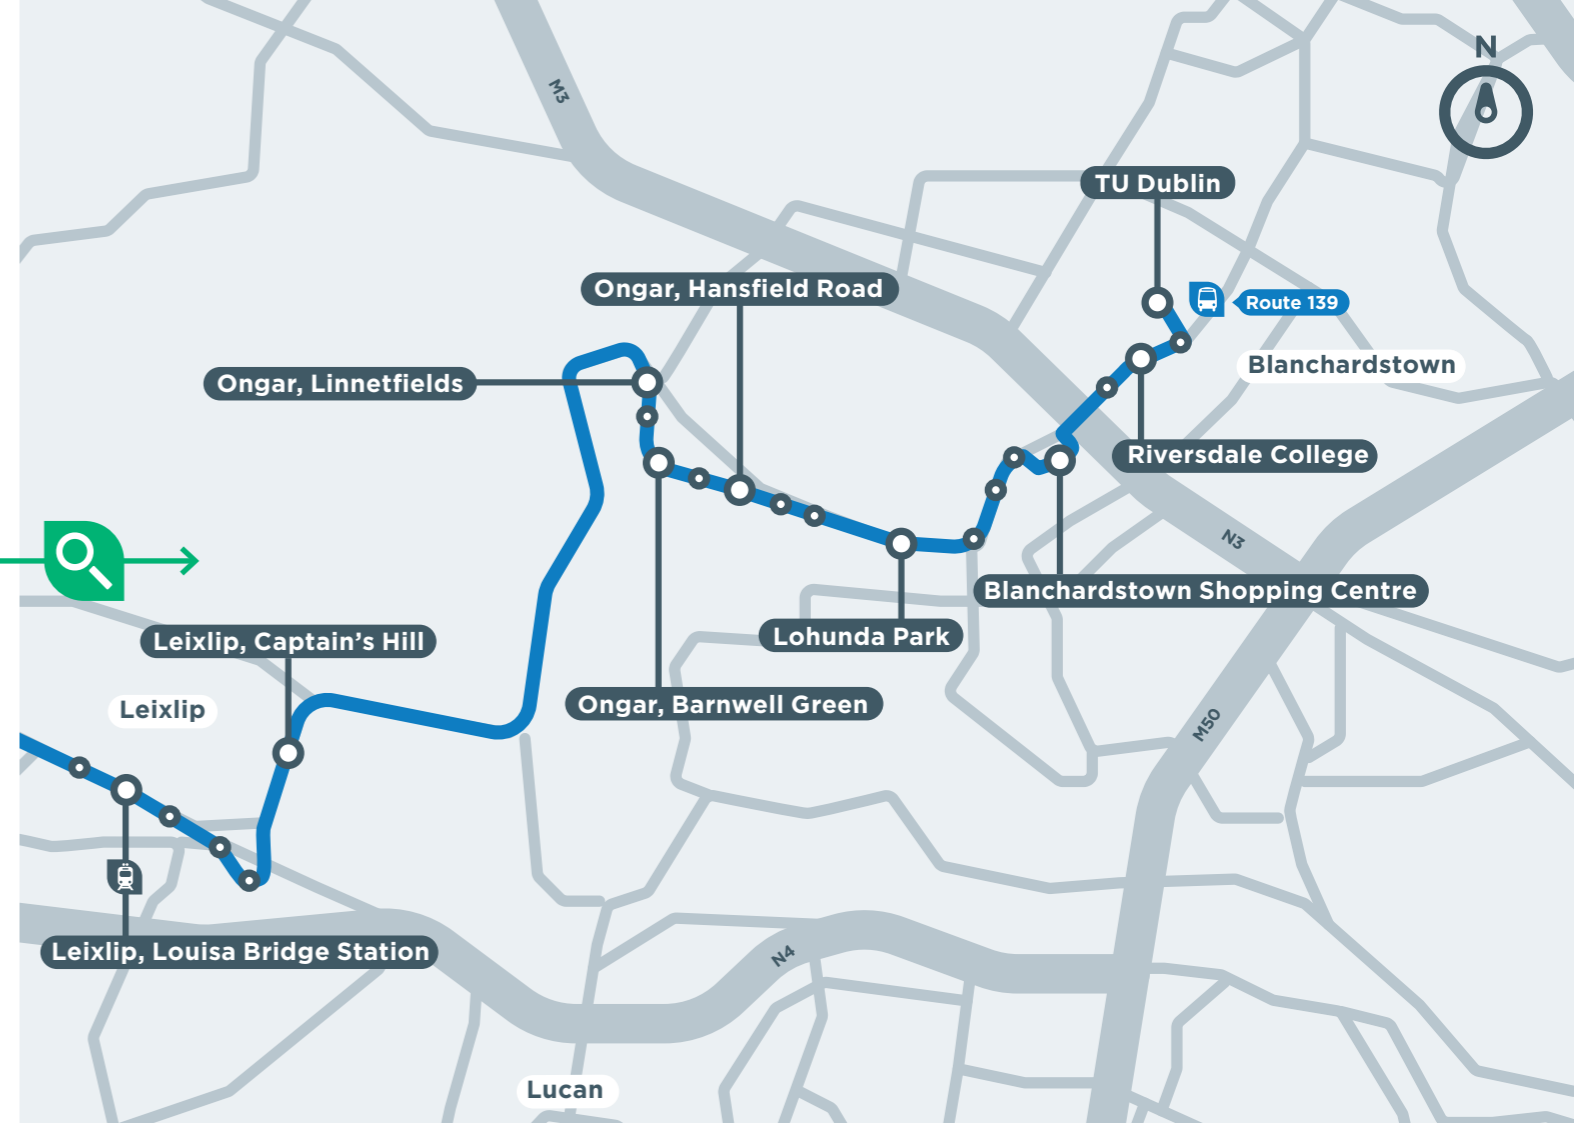

NAAS - BLANCHARDSTOWN BUS SERVICE

Plan your journey
Download the free TFI Live app for your route options.

TFI Live App

Fare Information
See above for detailed fare information.

Note: Fares are correct at time of going to print, April 2024.

Public Services Card Free Travel Accepted on this Route.

This service is TFI Leap Card enabled

Leap Top-Up App

NAAS - BLANCHARDSTOWN BUS SERVICE

Route 139 Bus Information

Effective from April 2024
operated by JJ Kavanagh and sons