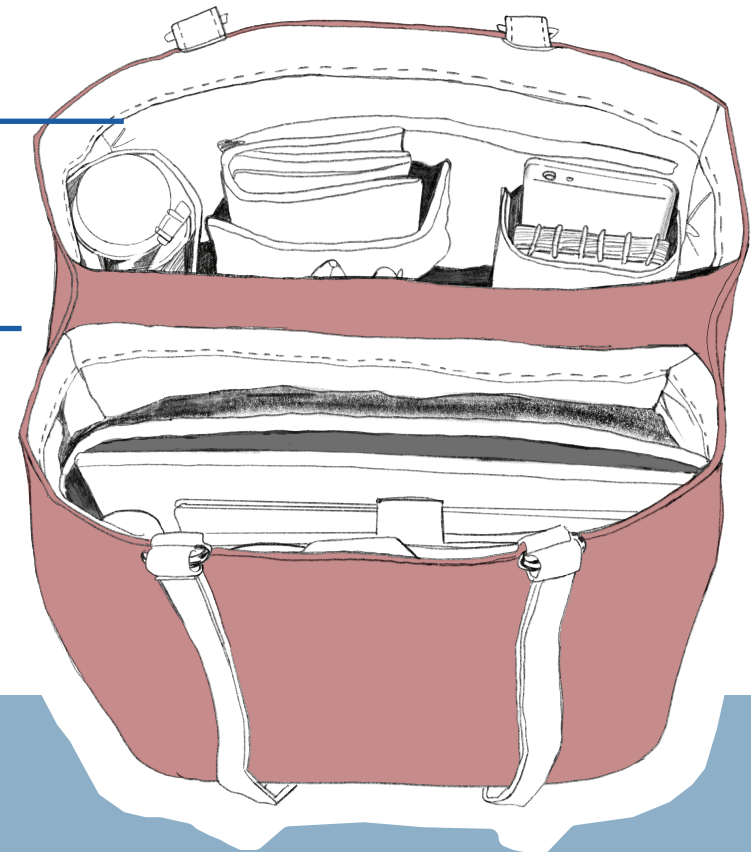

Materials

Nylon fabric with a polyurethane coating to keep it water-proof