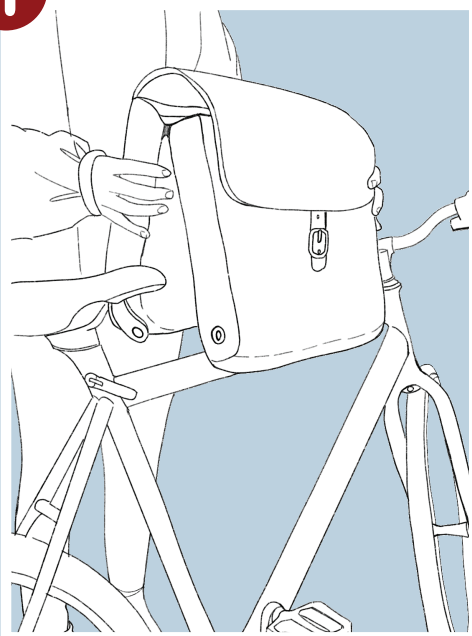

How to use

1

2