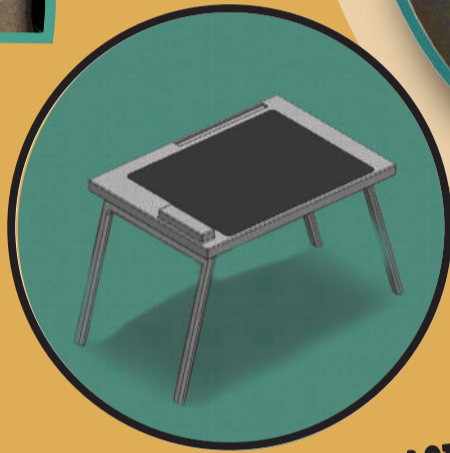

TRANSIT TABLE

PRODUCTIVITY IN A POP!

11% OF STUDENTS SURVEYED TAKE THE BUS TO COLLEGE EVERYDAY AND FACED THE PROBLEM OF HOW TO UTILISE THE TIME ON THE BUS EFFECTIVELY

PARTICIPANTS INTERVIEWED STATED THAT THEY WOULD PREFER TAKING THE BUS IF THEY WERE ABLE TO GET MORE WORK DONE ON IT

THE TRANSIT TABLE IS A LIGHTWEIGHT FOLD-ABLE TABLE THAT ADDS ENOUGH HIGHT AND STABILITY TO COMFORTABLY DO WORK ON THE BUS AND EASILY STORES AWAY IN YOUR BAG

PENCIL HOLDER

NON-SLIP SURFACE

EASY STORAGE WOW!