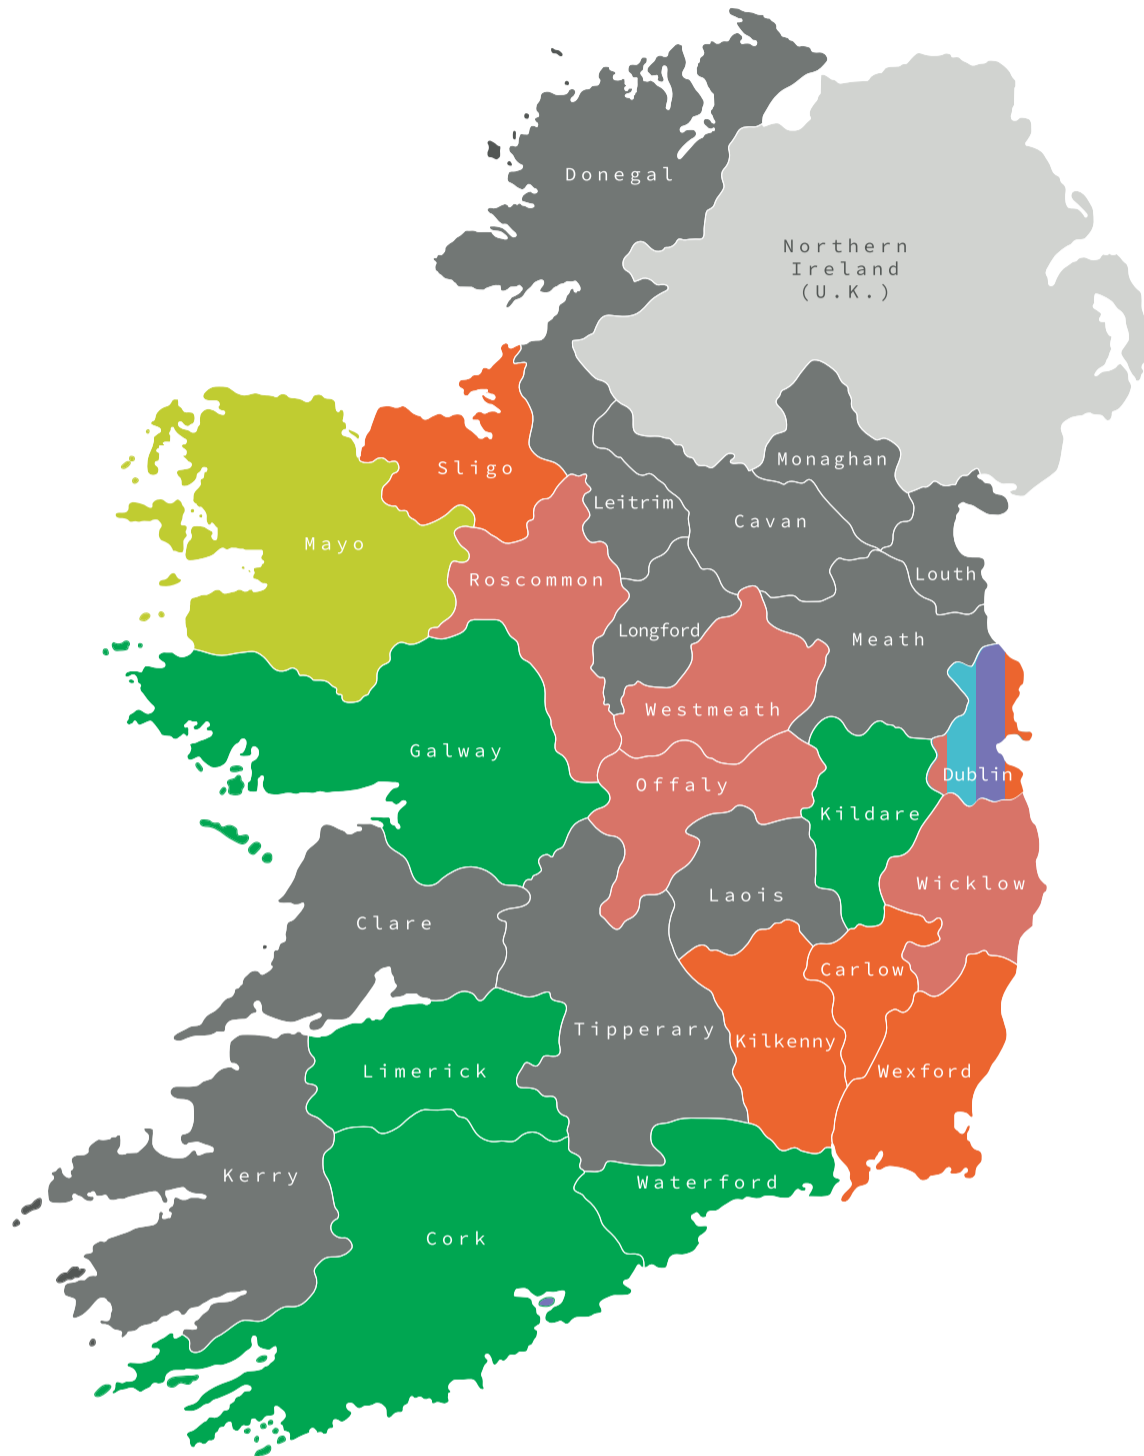

Ready, Set, Cycle

Ireland's Fleet Bike Network

TFI Bikes

Limerick:

23 stations **215** pedal bikes

Cork:

36 stations **330** bikes (e-bikes and pedal bikes)

Waterford:

14 stations **220** pedal bikes

Galway:

14 stations **220** pedal bikes

Dublin Bikes

Dublin:

115 bikes Covering areas in Phibsborough, Rialto, Portobello, Fitzwilliam Place, Beggar's Bush, Quays, Grand Canal Docks, Temple Bar, Liberties, Ushers Quay, Mountjoy Square Park, Smithfield, Kilmainham, Heuston Station, Broadstone, Grangegorman, IFSC, Ringsend.

Moby

Multiple Counties:

Dublin, Bray, Greystones, Wicklow Town, Athlone, Westmeath and Tullamore.

Bleeper

Greater Dublin Area:

Dublin, Fingal and Dún Laoghaire.

Bolt

Multiple Counties:

Sligo, Kilkenny, Wexford, Carlow, Portlaoise, Dún Laoghaire.

Lime

Mayo:

Castlebar and Westport.