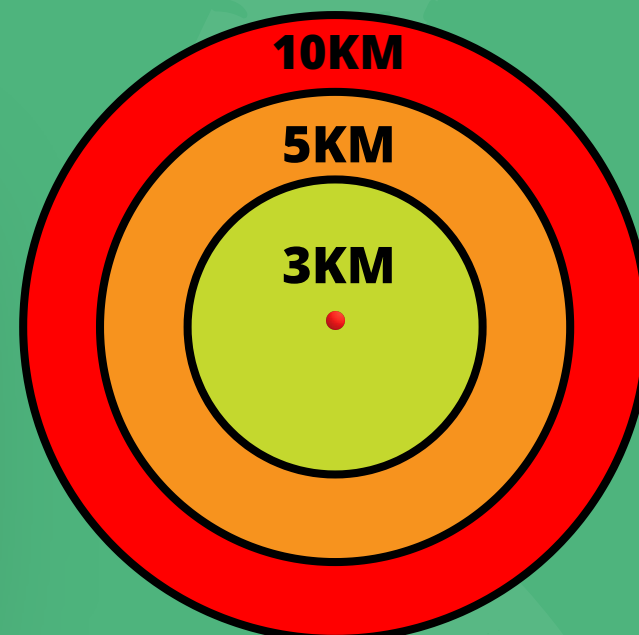

— SETU PEDAL FOR PRIZES —

CLOCK THE KILOMETRES CLAIM THE PRIZES

COMPETE WITH OTHER STUDENTS AND STAFF TRYING TO CYCLE THE MOST KMS TO SETU EACH WEEK FOR TOP PRIZES

WHO CAN JOIN?

ALL SETU STUDENTS, STAFF & LECTURERS

COMPETITION ZONES

COMPETE WITHIN YOUR DISTANCE

SCAN TO REGISTER

START CYCLING NOW!

WHY YOU SHOULD JOIN

- REDUCE YOUR CARBON FOOTPRINT
- MAKE AN IMPACT
- GAIN REWARDS

Join the Challenge. Pedal to Win.

#pedalforprizes